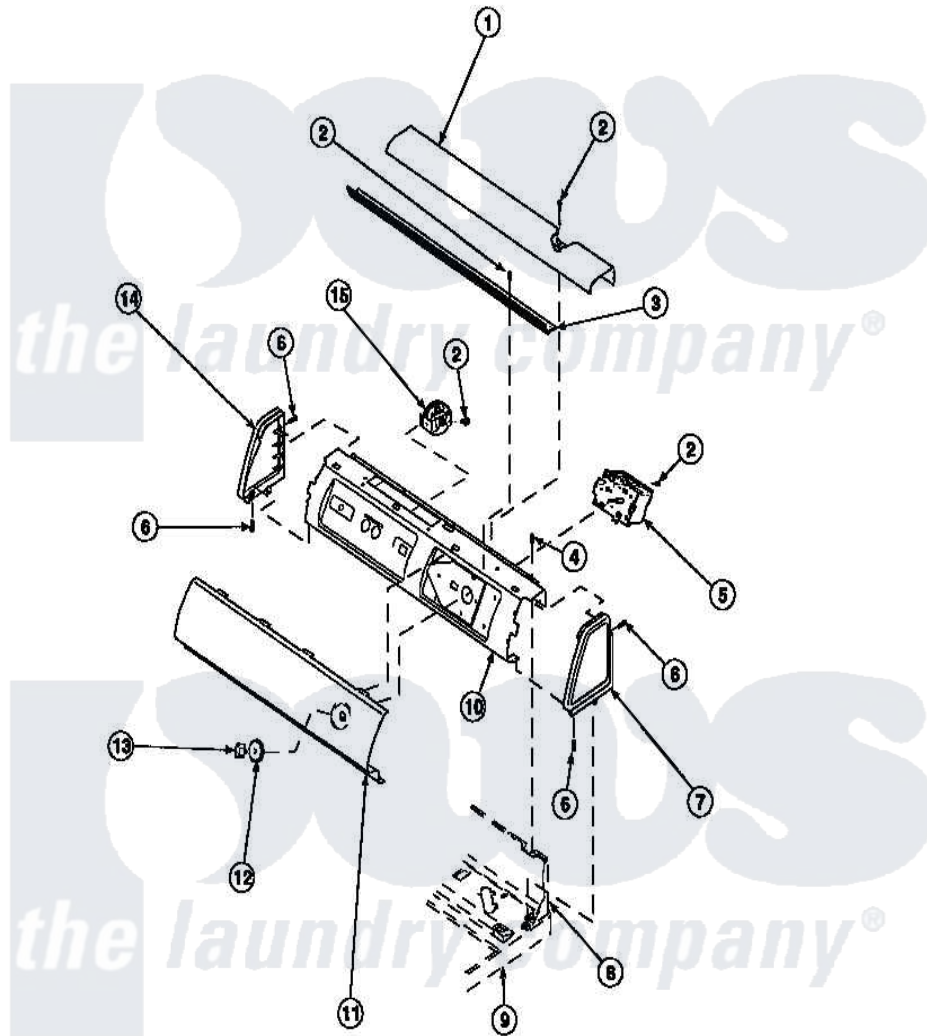

**Amana LW8413W2 (BOM: PLW8413W2 B) 13 - GRAPHIC PANEL, CTRL  
MTG PLATE AND CTRLS**

Amana [Residential Amana LW8413W2 \(BOM: PLW8413W2 B\) Washer Parts](#) Parts Diagram 13 - GRAPHIC PANEL, CTRL MTG PLATE AND CTRLS  
Click on the part number to view part

Item	Original Part Number	Replaced By	Status	Part Description
2	23962	<a href="#">W10116760</a>		Screw
4	34904	<a href="#">489355</a>		Screw, 8 X 1/2
6	501086	<a href="#">90767</a>		Screw, 8A X 3/8 HeX Washer Head Tapping
7	34817		Not Available	END CAP(RIGHT)
8	34903		Not Available	PANEL, BACK HOOD (USE 37782)
9	34902P		Not Available	TOP
10	34821		Not Available	CONTROL MOUNTING PLATE
12	33817		Not Available	ASSY,TIMER SKIRT-BLACK
13	<a href="#">33897</a>			Knob, Timer-Washer-Blac
14	34818		Not Available	END CAP(LEFT)