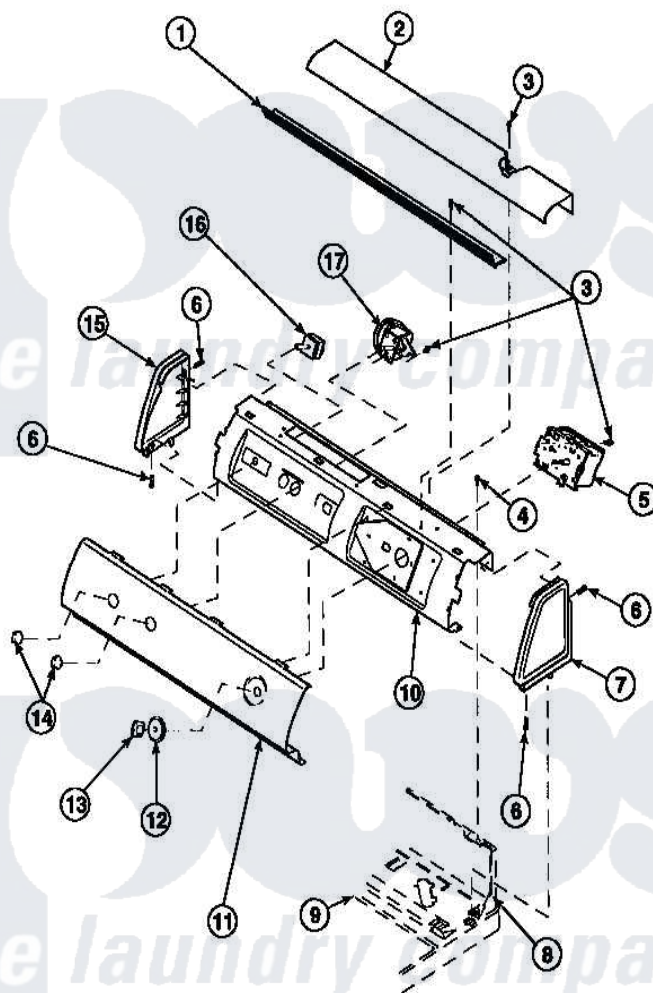

**Amana LW8413W2 (BOM: PLW8413W2 B) 14 - GRAPHIC PANEL, CTRL
MTG PLATE AND CTRLS**

Amana Residential Amana LW8413W2 (BOM: PLW8413W2 B) Washer Parts Parts Diagram 14 - GRAPHIC PANEL, CTRL MTG PLATE AND CTRLS
Click on the part number to view part

Item	Original Part Number	Replaced By	Status	Part Description
2	34824		Not Available	TOP COVER
3	23962	W10116760		Screw
5	34904	489355		Screw, 8 X 1/2
6	501086	90767		Screw, 8A X 3/8 HeX Washer Head Tapping
7	34817		Not Available	END CAP(RIGHT)
8	34903		Not Available	PANEL, BACK HOOD (USE 37782)
9	34902P		Not Available	TOP
11	34821		Not Available	CONTROL MOUNTING PLATE
15	34818		Not Available	END CAP(LEFT)