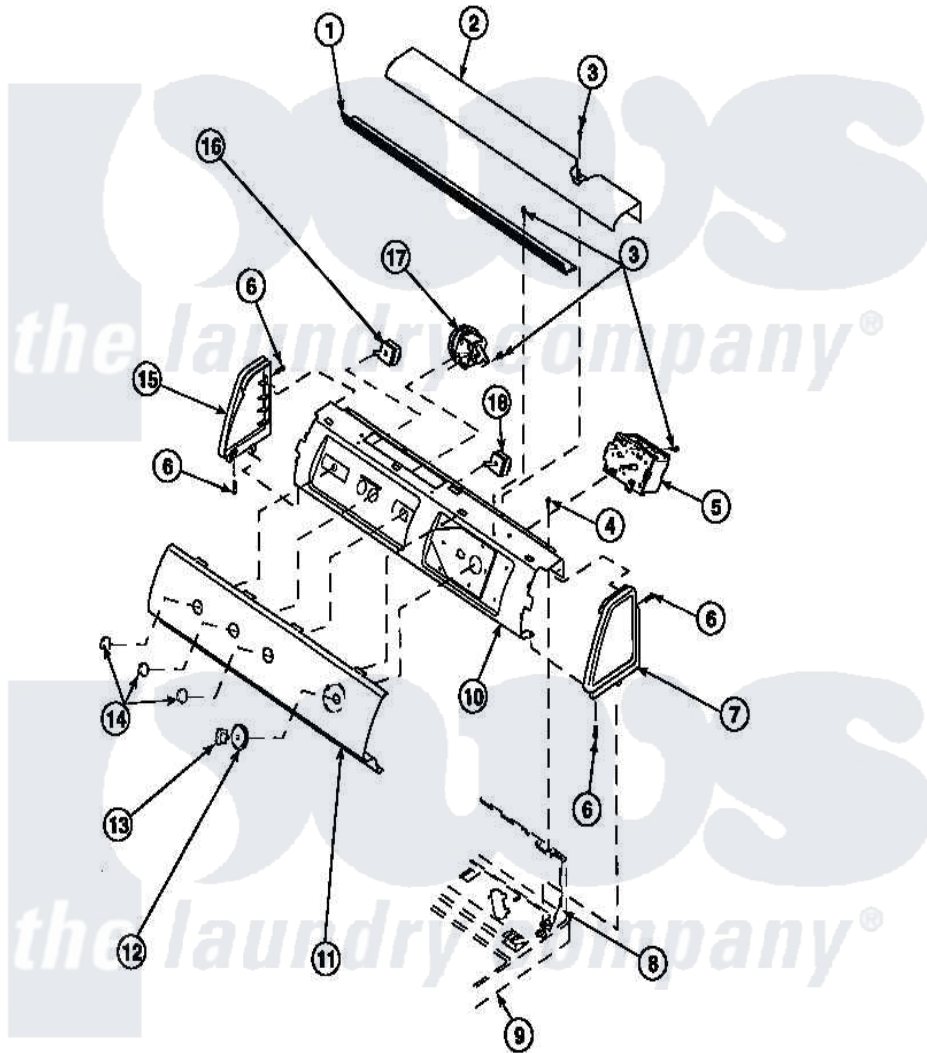

**Amana LW8413W2 (BOM: PLW8413W2 B) 15 - GRAPHIC PANEL, CTRL  
MTG PLATE AND CTRLS**

Amana Residential Amana LW8413W2 (BOM: PLW8413W2 B) Washer Parts Parts Diagram 15 - GRAPHIC PANEL, CTRL MTG PLATE AND CTRLS  
Click on the part number to view part

Item	Original Part Number	Replaced By	Status	Part Description
3	23962	<a href="#">W10116760</a>		Screw
4	34904	<a href="#">489355</a>		Screw, 8 X 1/2
6	501086	<a href="#">90767</a>		Screw, 8A X 3/8 HeX Washer Head Tapping
8	34903		Not Available	PANEL, BACK HOOD (USE 37782)
9	34902P		Not Available	TOP
10	34821		Not Available	CONTROL MOUNTING PLATE