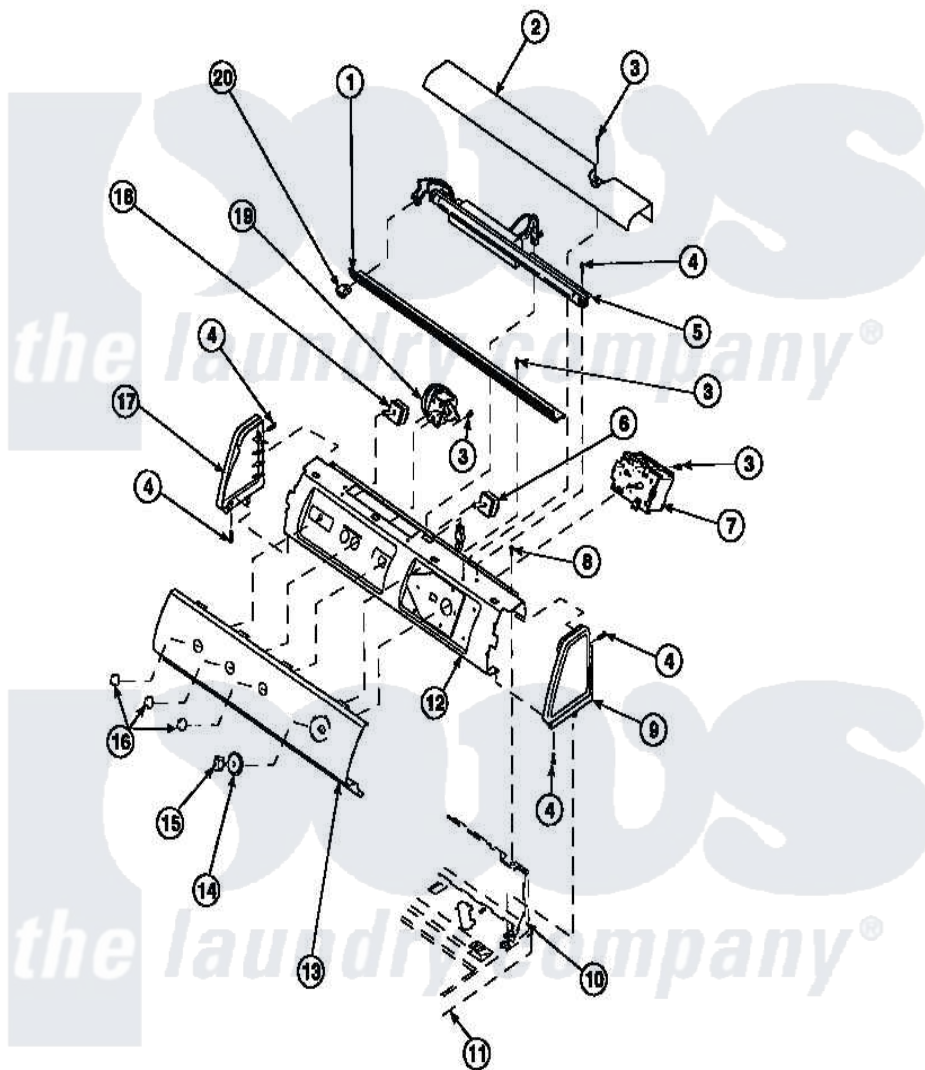

Amana LW8413W2 (BOM: PLW8413W2 B) 16 - GRAPHIC PANEL, CTRL MTG PLATE AND CTRLS

Amana Residential Amana LW8413W2 (BOM: PLW8413W2 B) Washer Parts Parts Diagram 16 - GRAPHIC PANEL, CTRL MTG PLATE AND CTRLS
Click on the part number to view part

Item	Original Part Number	Replaced By	Status	Part Description
1	34829			Diffuser, Lamp-Clear
2	34824		Not Available	TOP COVER
3	23962	W10116760		Screw
4	501086	90767		Screw, 8A X 3/8 HeX Washer Head Tapping
5	34836			Assembly, Fluorescent Light
8	34904	489355		Screw, 8 X 1/2
9	34817		Not Available	END CAP(RIGHT)
10	34903		Not Available	PANEL, BACK HOOD (USE 37782)
11	34902P		Not Available	TOP
12	34821		Not Available	CONTROL MOUNTING PLATE
17	34818		Not Available	END CAP(LEFT)
20	35038		Not Available	SWITCH/ WHITE