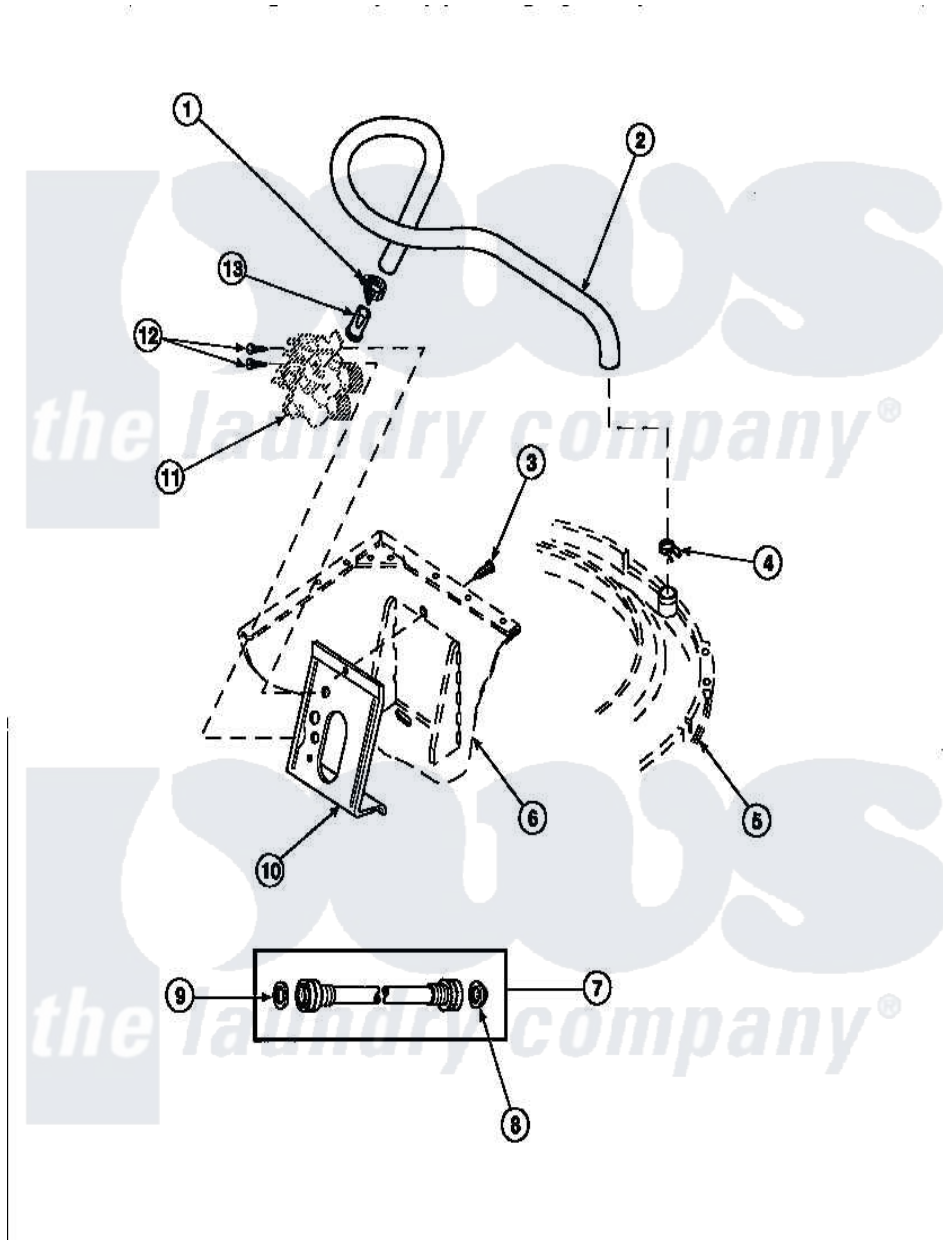

Amana LW8413W2 (BOM: PLW8413W2 B) 17 - INLET/FILL HOSE & MIXING VLV MTG BRKT

Amana Residential Amana LW8413W2 (BOM: PLW8413W2 B) Washer Parts Diagram 17 - INLET/FILL HOSE & MIXING VLV MTG BRKT
 Click on the part number to view part

Item	Original Part Number	Replaced By	Status	Part Description
1	36801	596669		Clamp, Manifold
2	35920		Not Available	HOSE, MIXING VALVE/TUB
3	33562	27001200		Screw
4	29210			Hose Clamp
5	36025P			Assembly, Tub Cover and Gasket
6	34475P		Not Available	CABINET
7	20618	21001467		Hose- 10'
"	20617		Not Available	HOSE, INLET (8 FT)
"	28330P	202860		Inlet Hose Assembly
8	28605	22002960		Strainer, Washer Inlet
9	20290	Y013783		Washer, Inlet Hose
10	34972	39407		Bracket, Valve
11	Y35177		Not Available	VALVE, MIXING-TEMP SENS
12	501086	00767		Screw, 8A X 3/8 HeX Washer