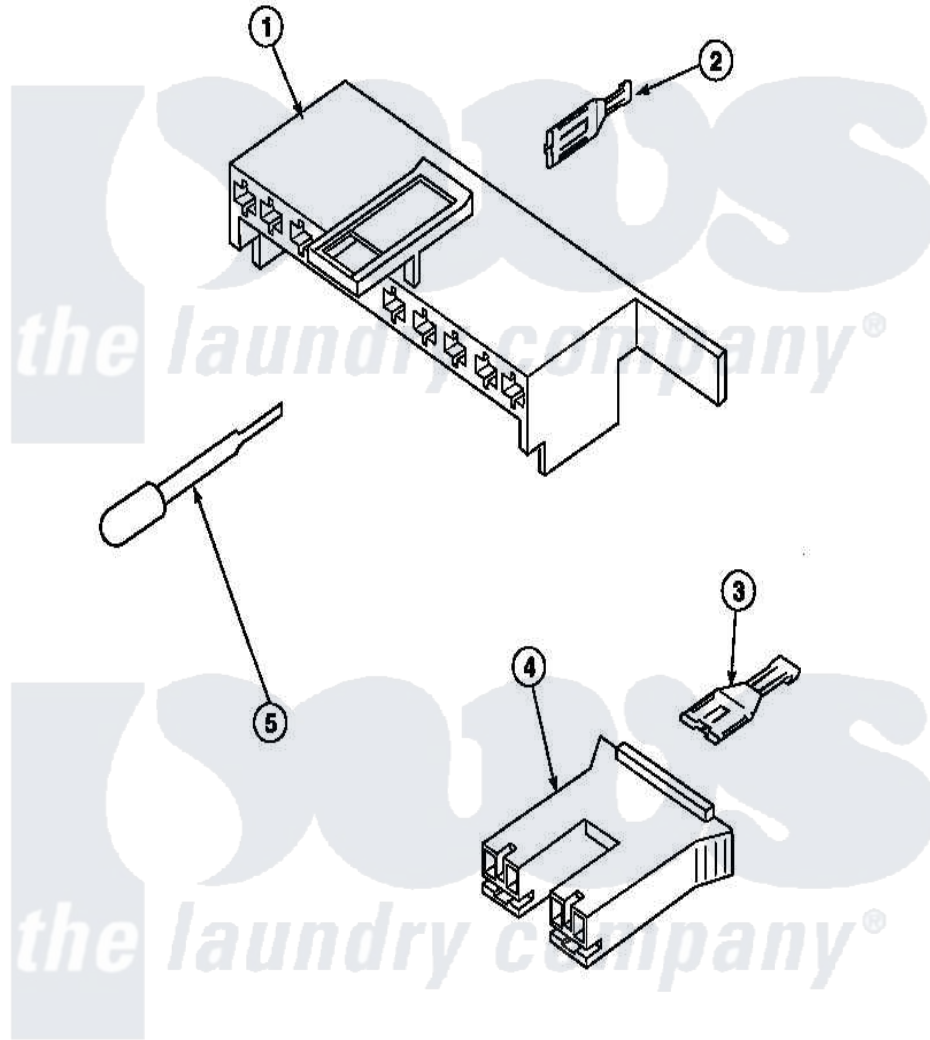

**Amana LW8413W2 (BOM: PLW8413W2 B) 19 - MIXING VALVE & MOTOR
CONN BLOCKS, TERM**

Amana [Residential Amana LW8413W2 \(BOM: PLW8413W2 B\) Washer Parts](#) Parts Diagram 19 - MIXING VALVE & MOTOR CONN BLOCKS, TERM
Click on the part number to view part

Item	Original Part Number	Replaced By	Status	Part Description
1	34677			10 Circuit Plug
2	Y00188			Molex Terminal
4	34676			Plug
"	34675		Not Available	PLUG
5	283P4			Terminal Extractor Tool