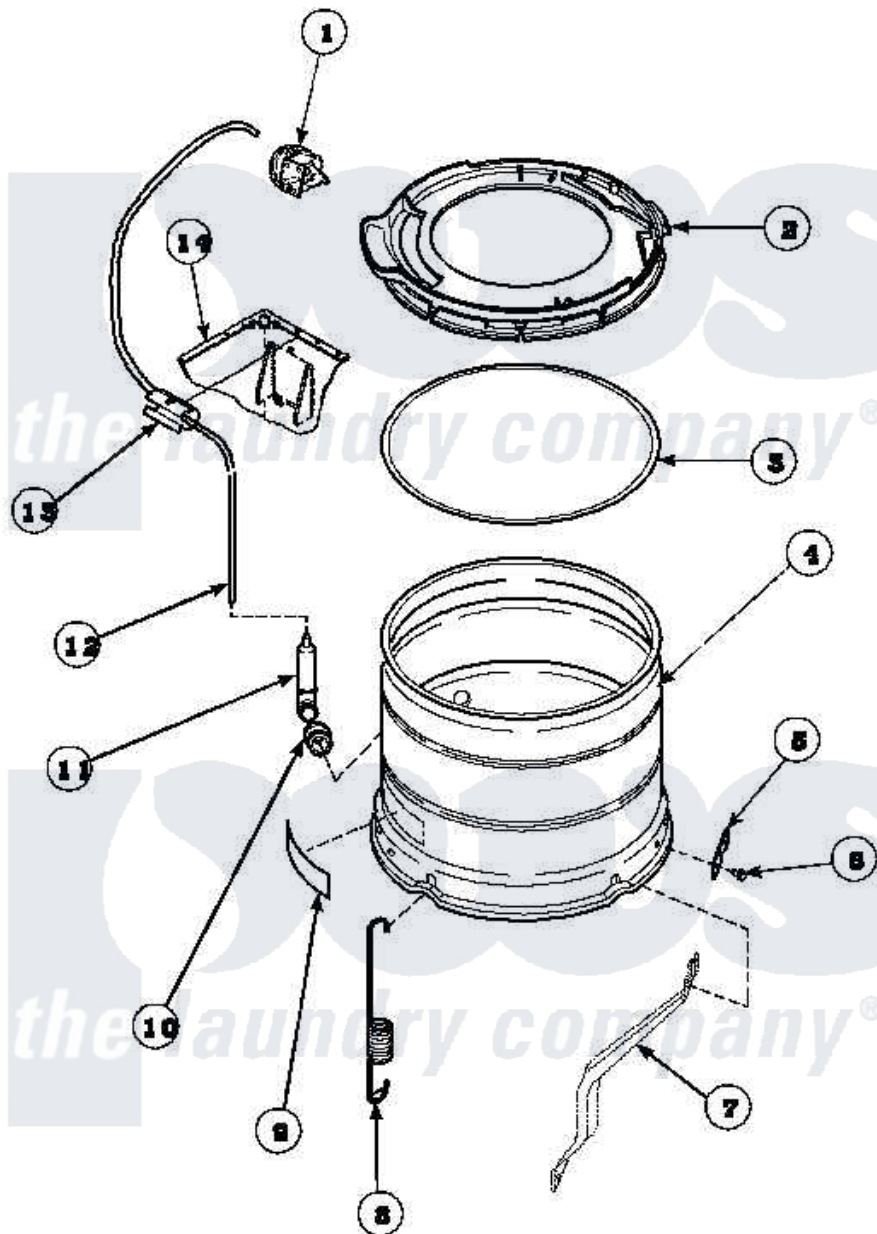

Amana LW8413W2 (BOM: PLW8413W2 B) 21 - OUTER TUB, COVER AND PRESSURE HOSE

Amana Residential Amana LW8413W2 (BOM: PLW8413W2 B) Washer Parts Parts Diagram 21 - OUTER TUB, COVER AND PRESSURE HOSE

Click on the part number to view part

Item	Original Part Number	Replaced By	Status	Part Description
1	36136	39078		Switch- Pr
2	36025P			Assembly, Tub Cover and Gasket
3	32857			Gasket, Tub Cover Small
4	34438P			Assembly, Outer Tub
5	27926			Plate, Leg .063
6	35369	40128701		Screw, 5/16-18 X .50
7	34471		Not Available	LEG,SUPPORT
8	35948			Spring, Leg-Large Tub
9	500049		Not Available	STICKER
10	29175	40037801		Grommet
11	30907	40008501		Assembly, Pressure Bulb
13	36985		Not Available	CLIP, HOSE
14	34475P		Not Available	CABINET