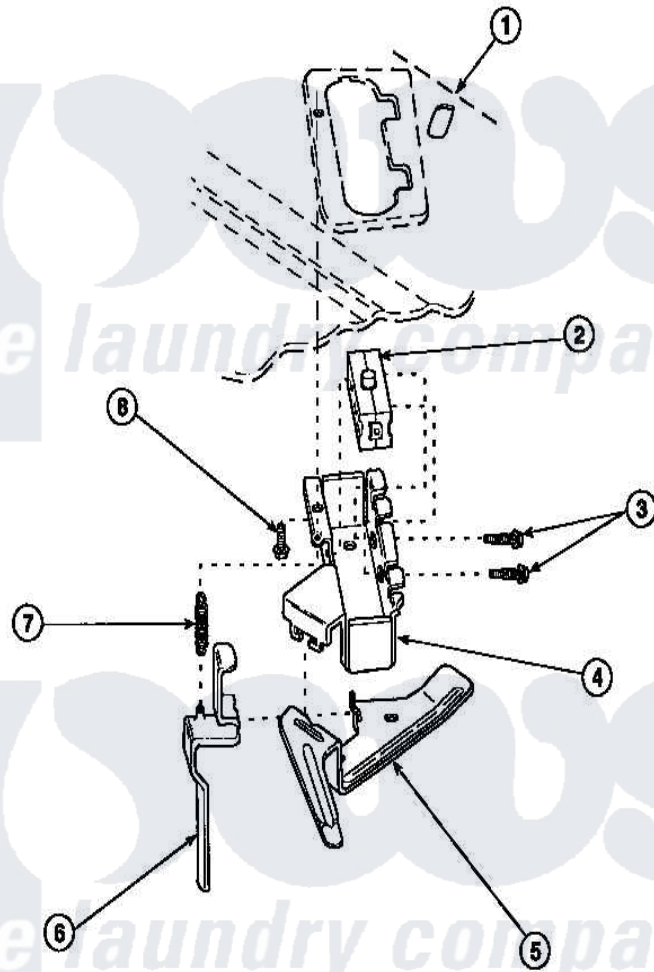

Amana LW8413W2 (BOM: PLW8413W2 B) 22 - OUT-OF-BALANCE SWITCH

Amana Residential Amana LW8413W2 (BOM: PLW8413W2 B) Washer Parts Parts Diagram 22 - OUT-OF-BALANCE SWITCH

[Click on the part number to view part](#)

Item	Original Part Number	Replaced By	Status	Part Description
1	34902P		Not Available	TOP
2	33445	27001095		Switch, Lid
3	36510			Screw
4	36497P			Kit, Switch Holder
5	33441			Arm, Actuator
6	33442			Lever, Unbalanced Load
7	33443			Spring
8	23962	W10116760		Screw