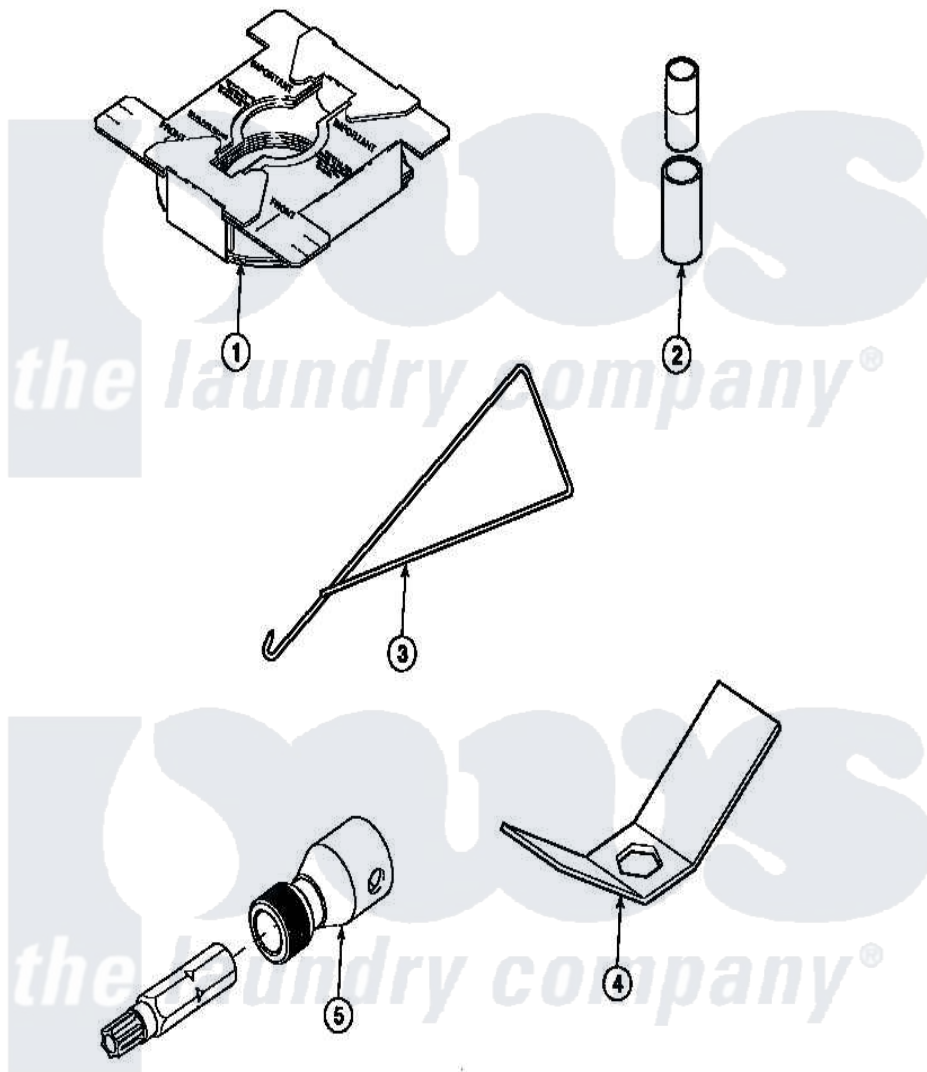

Amana LW8413W2 (BOM: PLW8413W2 B) 24 - SPECIAL TOOLS

Amana Residential Amana LW8413W2 (BOM: PLW8413W2 B) Washer Parts Parts Diagram 24 - SPECIAL TOOLS
 Click on the part number to view part

Item	Original Part Number	Replaced By	Status	Part Description
1	36926		Not Available	BRACE, SHIPPING
2	242P4			Installer, Spring
3	289P4	321P4		Hook, Spring
4	237P4	306P4		Hex Wrench
5	282P4			T25 Tamper Resistant Bit
"	24161			Torx Bit Holder
NI	555P3	725P3		Kit