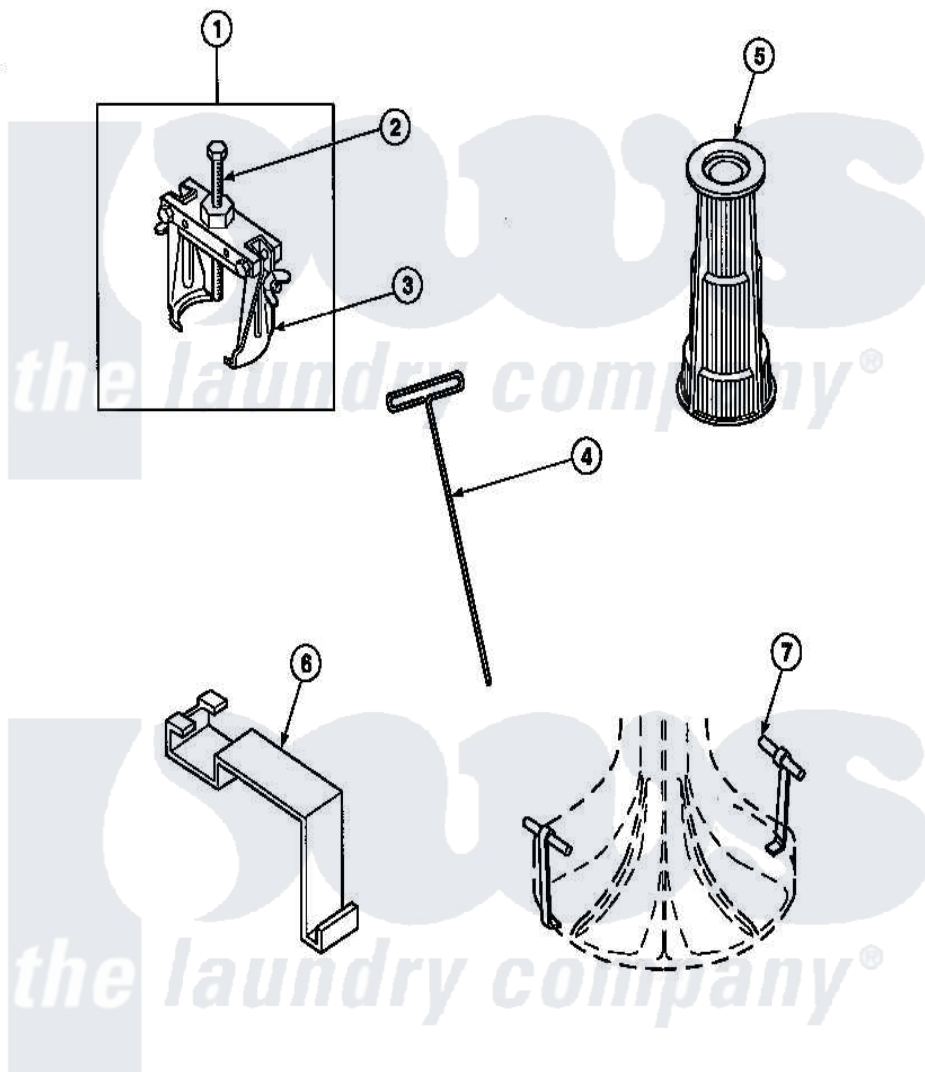

Amana LW8413W2 (BOM: PLW8413W2 B) 25 - SPECIAL TOOLS

Amana Residential Amana LW8413W2 (BOM: PLW8413W2 B) Washer Parts Parts Diagram 25 - SPECIAL TOOLS

Click on the part number to view part

Item	Original Part Number	Replaced By	Status	Part Description
1	294P4			Bell Tool
2	294P4B			Drive Bell Bolt
3	294P4A			Jaw, Drive Bell Tool
4	291P4		Not Available	WRENCH, T - ALLEN
5	293P4			Seal Tool
6	273P4			Tub Cover Gasket Tool
7	254P4P			Agitator Hooks
NI	555P3	725P3		Kit