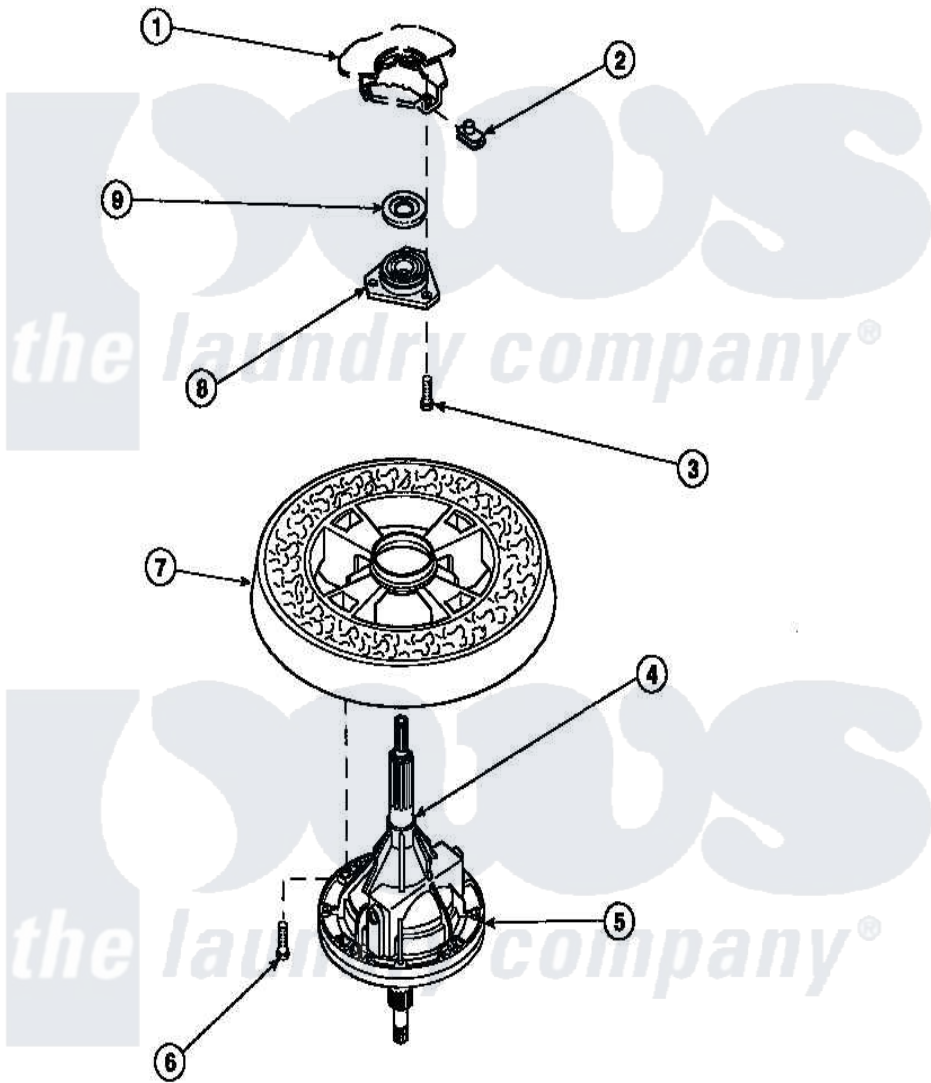

Amana LW8413W2 (BOM: PLW8413W2 B) 27 - TRANSMISSION ASSY AND BALANCE RING

Amana Residential Amana LW8413W2 (BOM: PLW8413W2 B) Washer Parts Parts Diagram 27 - TRANSMISSION ASSY AND BALANCE RING
 Click on the part number to view part

Item	Original Part Number	Replaced By	Status	Part Description
1	34438P			Assembly, Outer Tub
2	27222			Nut, Retainer 5/16-18
3	36991	3400500		Bolt, 3405245 5/16-18 X 3/4
4	27604P			Never-Seeze 1 Oz Tube
5	34526P			Assembly, Transmission
6	37047		Not Available	SCREW, CAP
7	34731		Not Available	ASSY,BALANCE RING-COMPL
8	27182	40004201P		Main Bearing Assembly
9	27187			Flinger