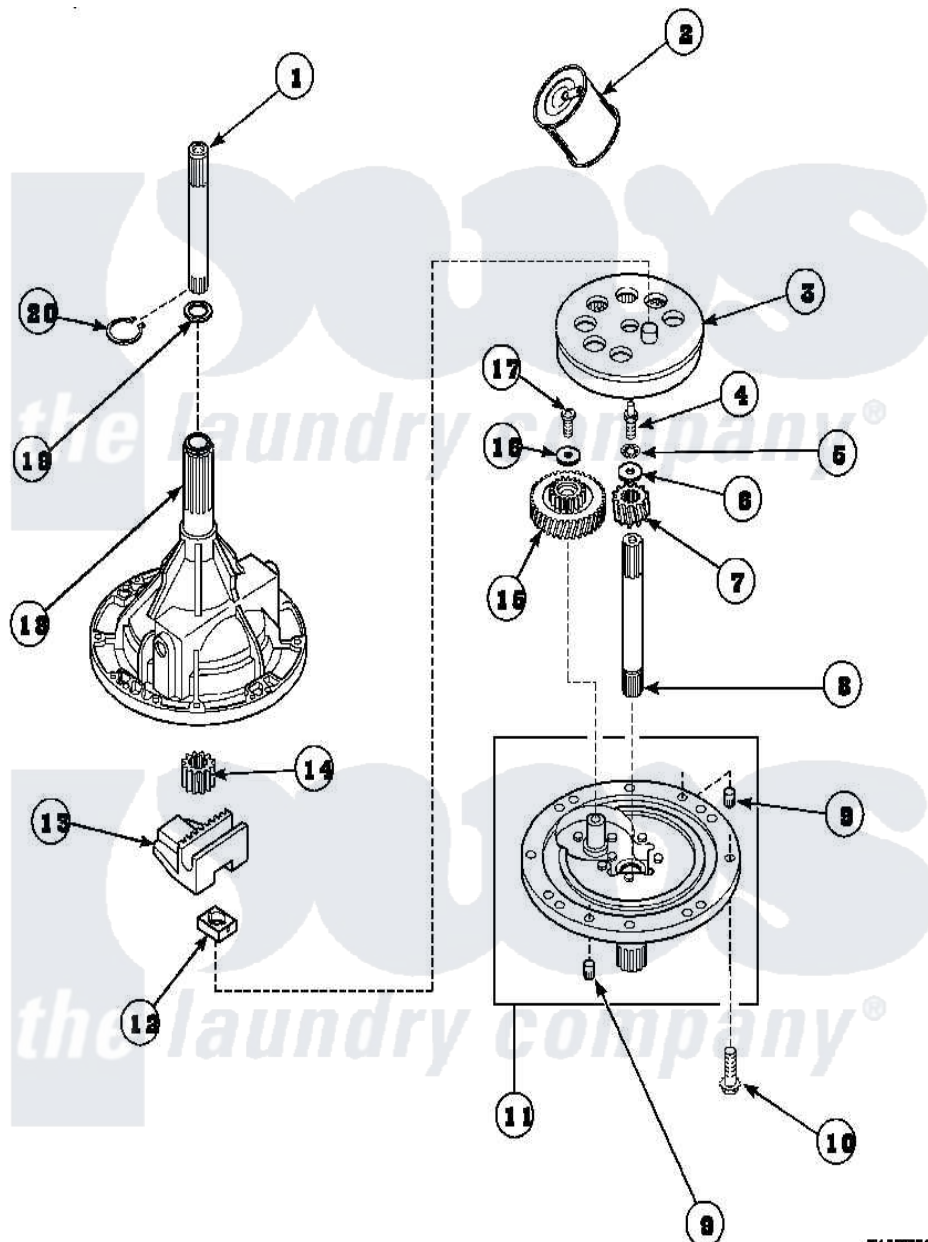

Amana LW8413W2 (BOM: PLW8413W2A) 01 - 34526P TRANSMISSION ASSY

Amana Residential Amana LW8413W2 (BOM: PLW8413W2A) Washer Parts Parts Diagram 01 - 34526P TRANSMISSION ASSY

Click on the part number to view part

Item	Original Part Number	Replaced By	Status	Part Description
1	Y36570			Shaft, Output
2	27243P			Oil, CW Transmission F-
3	26577			Assembly, Gear And Stud
4	27030		Not Available	SCREW, 1/4-20 SPECIAL
5	21456			Lockwasher, 1/4 Intshkp
6	26509	40041501		Washer
7	36562			Pinion, Drive
8	34853			Shaft, Input
9	27172			Pin, Dowel
10	32814		Not Available	SCREW, 1/4-20X7/8 SERRA
11	38290			Assembly, Cover
12	26493			Slide
13	Y31526			Rack
14	27003			Pinion, Agitator
15	29161			Gear, Reduction

16	29260	Not Available	WASHER
17	29273		Screw, 1/4-20 X 3/8
18	33223	Not Available	ASSY, TRANSMISSION CASE
19	35092		Washer, 3628id X 1.00 X .056
20	27197		Ring, Retaining
NI	37577P	Not Available	SEALANT