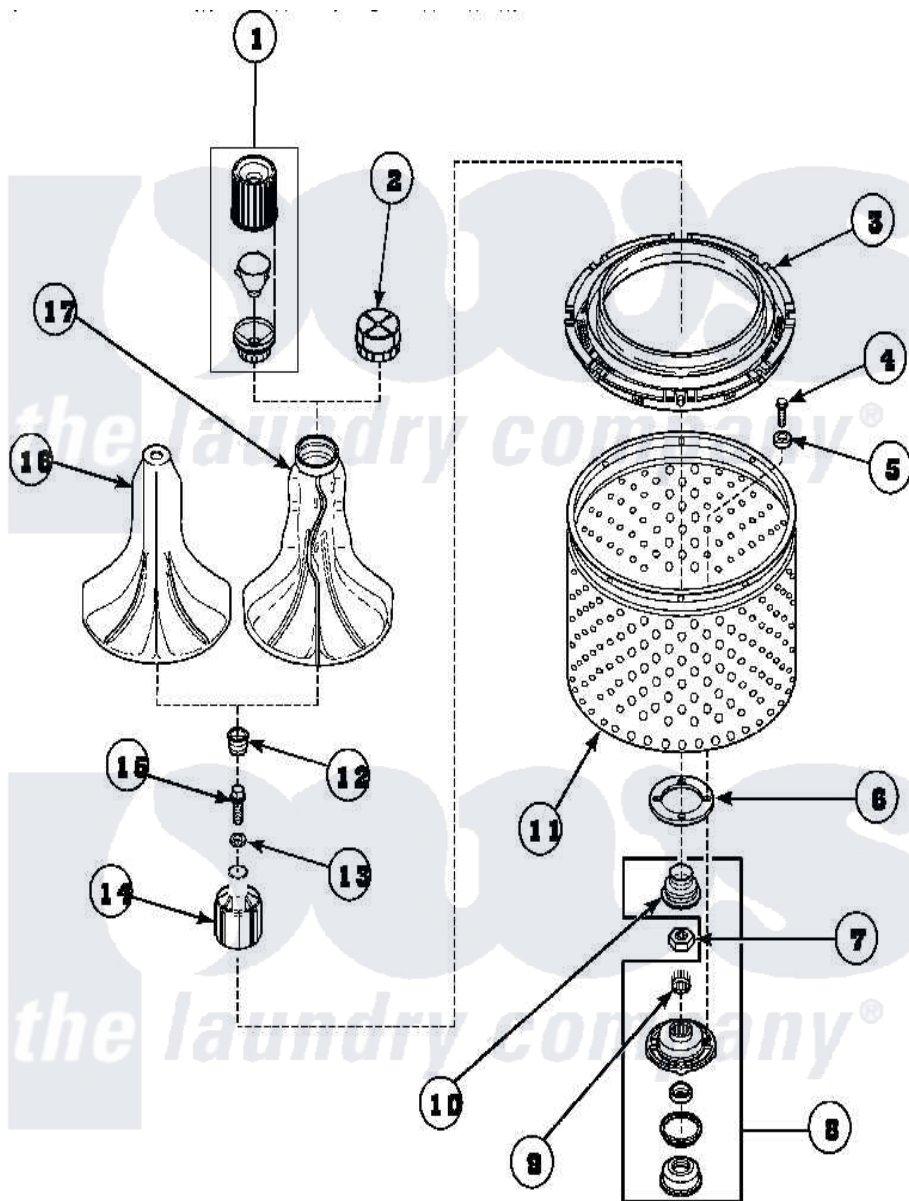

Amana LW8413W2 (BOM: PLW8413W2A) 02 - AGITATOR/DRIVE BELL/SEAL KIT/TUB & HUB

W244P2EA

Amana Residential Amana LW8413W2 (BOM: PLW8413W2A) Washer Parts Parts Diagram 02 - AGITATOR/DRIVE BELL/SEAL KIT/TUB & HUB
 Click on the part number to view part

Item	Original Part Number	Replaced By	Status	Part Description
1	36542	40002101W		Assembly, Fabric Softner
2	36515			Cap, Agitator
3	35035			Guard, Clothes
4	27202	W10116787		Screw
5	28094			Gasket
7	Y29220	40016301		Nut, Lock
8	495P3	R9900552		Hub And Seal
9	29728	40008301		Insert, Spline
10	36425	40016101		Seal, Bell Drive
12	36511	40008401		Plug, Bell
13	36472			O-Ring
14	36443P	R9900189		Kit, Drive Bell And Seal
15	34288	40065102		Screw, Shoulder 1/4