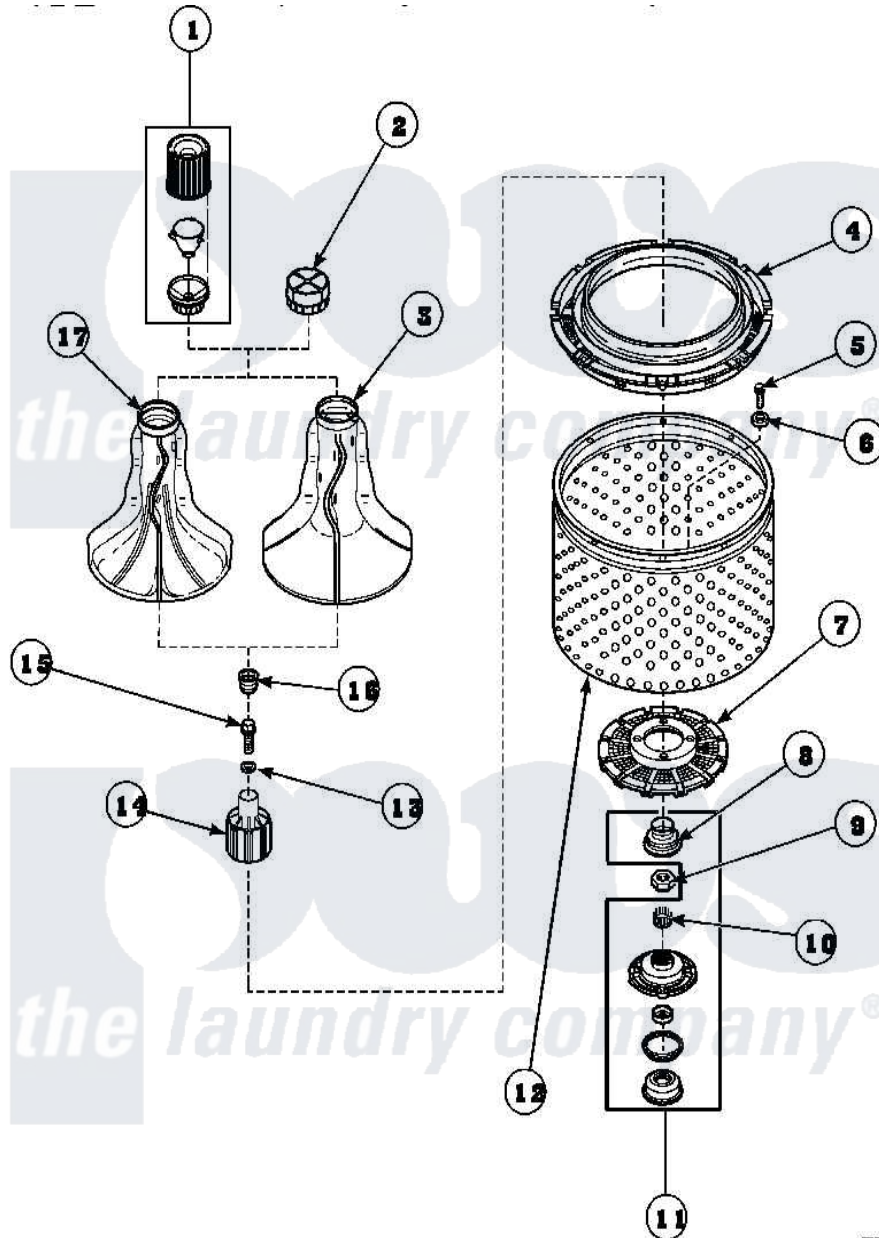

**Amana LW8413W2 (BOM: PLW8413W2A) 03 - AGITATOR/DRIVE BELL/SEAL KIT/TUB & HUB**

Amana Residential Amana LW8413W2 (BOM: PLW8413W2A) Washer Parts Parts Diagram 03 - AGITATOR/DRIVE BELL/SEAL KIT/TUB & HUB  
 Click on the part number to view part

W2JCV85A

| Item | Original Part Number  | Replaced By               | Status | Part Description         |
|------|-----------------------|---------------------------|--------|--------------------------|
| 1    | 36542                 | <a href="#">40002101W</a> |        | Assembly, Fabric Softner |
| 2    | <a href="#">36515</a> |                           |        | Cap, Agitator            |
| 3    | 36507                 | <a href="#">40000501W</a> |        | Agitator, Flex Vane      |
| 4    | <a href="#">35035</a> |                           |        | Guard, Clothes           |
| 5    | 27202                 | <a href="#">W10116787</a> |        | Screw                    |
| 6    | <a href="#">28094</a> |                           |        | Gasket                   |
| 7    | 32998                 | <a href="#">39371</a>     |        | Filter Lin               |
| 8    | 36425                 | <a href="#">40016101</a>  |        | Seal, Bell Drive         |
| 9    | Y29220                | <a href="#">40016301</a>  |        | Nut, Lock                |
| 10   | 29728                 | <a href="#">40008301</a>  |        | Insert, Spline           |
| 11   | 495P3                 | <a href="#">R9900552</a>  |        | Hub And Seal             |
| 12   | 33501P                | <a href="#">R9900144</a>  |        | Kit- Wash                |
| 13   | <a href="#">36472</a> |                           |        | O-Ring                   |
| 14   | 36443P                | <a href="#">R9900189</a>  |        | Kit, Drive Bell And Seal |
| 15   | 34288                 | <a href="#">40065102</a>  |        | Screw, Shoulder 1/4      |