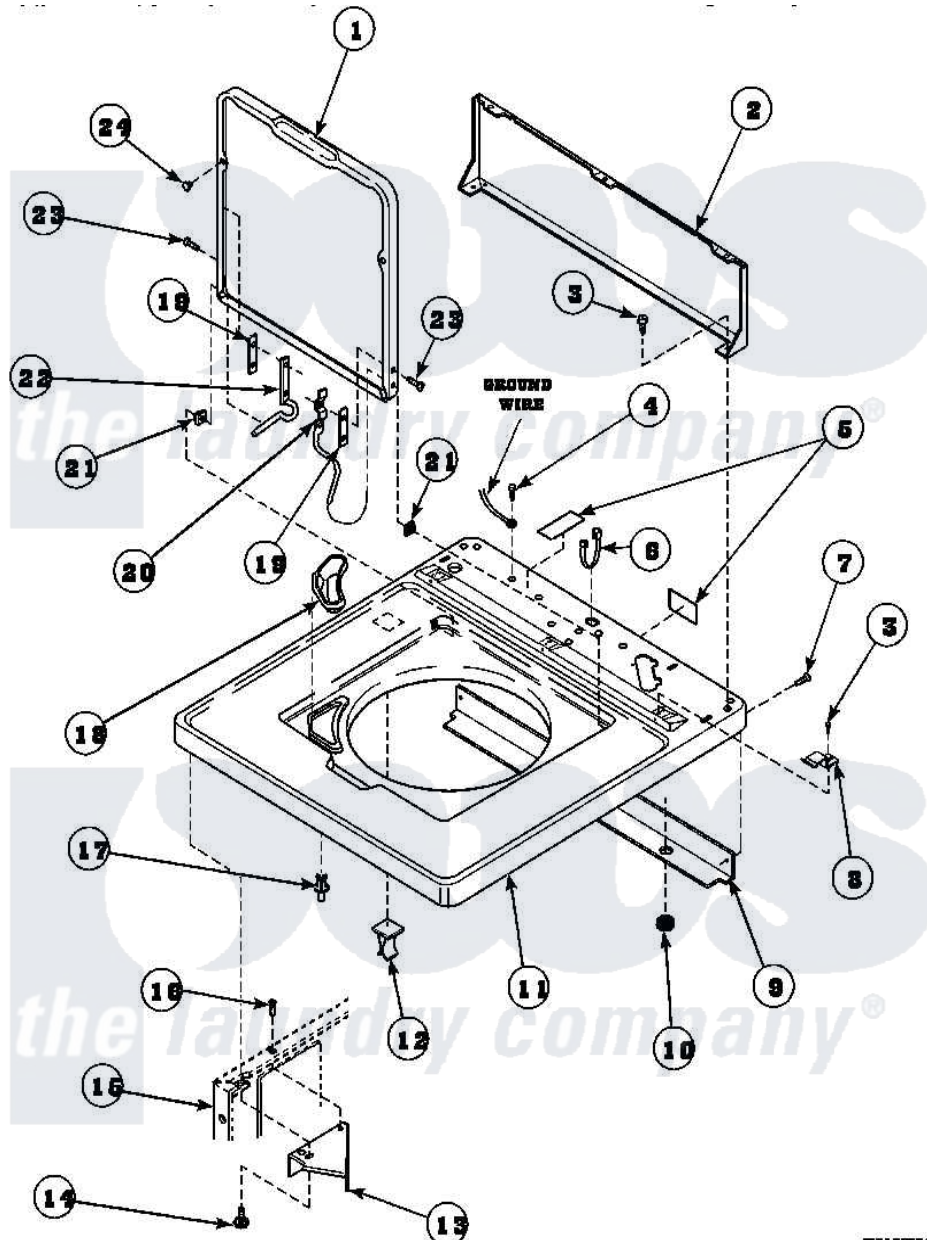

Amana LW8413W2 (BOM: PLW8413W2A) 05 - CAB TOP/LOADING DR & CTRL HOOD REAR PAN

Amana Residential Amana LW8413W2 (BOM: PLW8413W2A) Washer Parts Parts Diagram 05 - CAB TOP/LOADING DR & CTRL HOOD REAR PAN

Click on the part number to view part

Item	Original Part Number	Replaced By	Status	Part Description
2	34903		Not Available	PANEL, BACK HOOD (USE 37782)
3	23962	W10116760		Screw
4	52909			Screw, 10B-16 X 1/2 HeX
6	21903	211881		Grommet, Cord Part Not Used-Gas Models Only
7	27196	27001200		Screw
8	35887	40063901		Clip, Hold Down
11	34902_P		Not Available	CABINET TOP
12	36519		Not Available	CLIP
13	36034			Bracket, Director-Module
14	Y31644	27001200		Screw
15	34475_P		Not Available	CABINET
16	36035		Not Available	SCREW,8-18X3/8 PHIL FLT HD
17	56534			Barrel, Support

18	34776	Not Available	DISPENSER,BLEACH
19	34338		Gasket, Hinge
20	36437		Hinge, Lid R
21	33446	40008201	Bushing, Hinge
22	36513		Hinge, Left
23	34337	W10119828	Screw, Lid Hinge Mounting
24	21685	40038001	Bumper