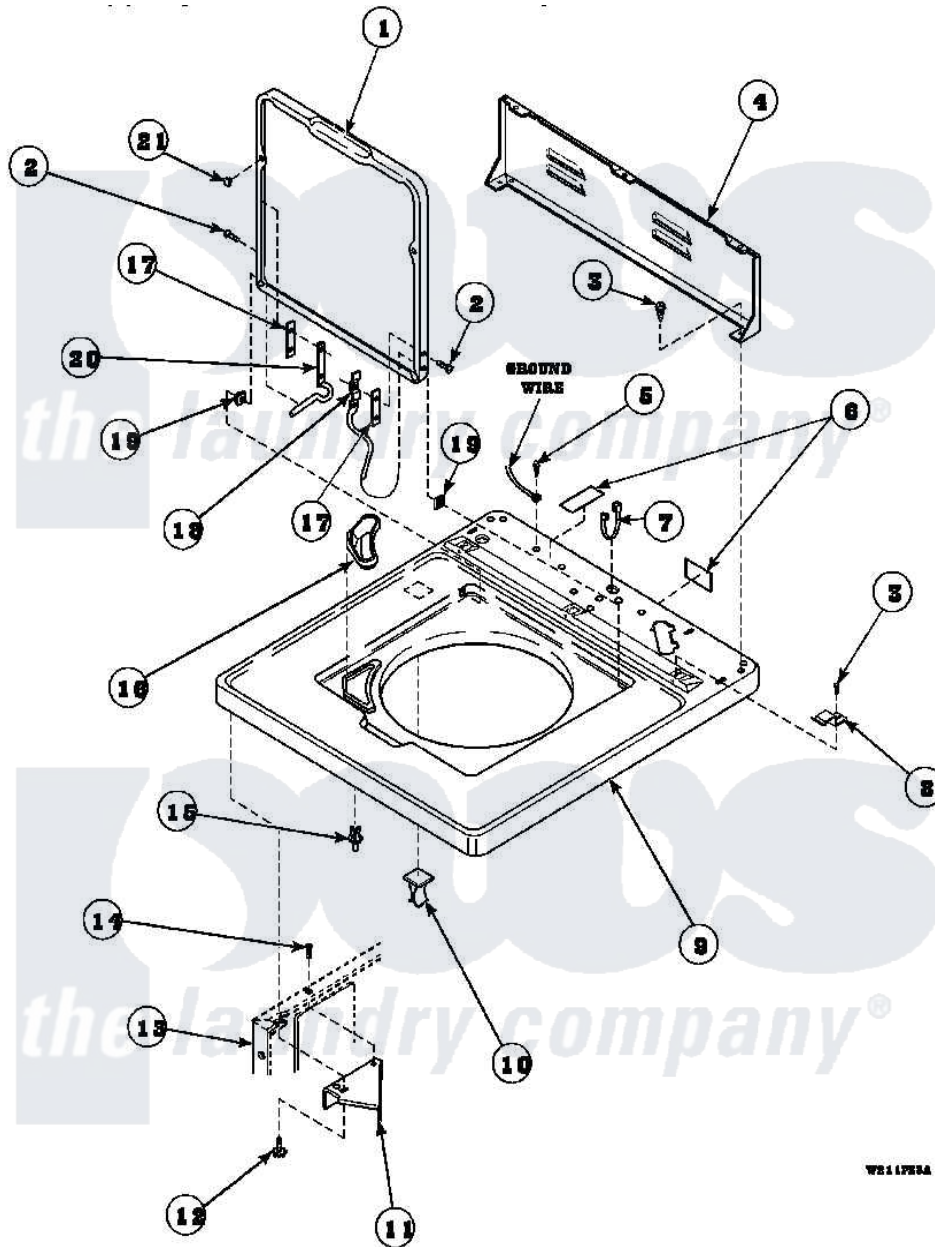

Amana LW8413W2 (BOM: PLW8413W2A) 06 - CAB TOP/LOADING DR & CTRL HOOD REAR PAN

W811781A

Amana Residential Amana LW8413W2 (BOM: PLW8413W2A) Washer Parts Parts Diagram 06 - CAB TOP/LOADING DR & CTRL HOOD REAR PAN

[Click on the part number to view part](#)

Item	Original Part Number	Replaced By	Status	Part Description
1	33541_P		Not Available	LOADING DOOR
2	34337	<a href="#">W10119828</a>		Screw, Lid Hinge Mounting
3	23962	<a href="#">W10116760</a>		Screw
4	34903		Not Available	PANEL, BACK HOOD (USE 37782)
5	<a href="#">52909</a>			Screw, 10B-16 X 1/2 HeX
6	24903		Not Available	STICKER,DISCONNECT POW
7	21903	<a href="#">211881</a>		Grommet, Cord Part Not Used-Gas Models Only
8	35887	<a href="#">40063901</a>		Clip, Hold Down
9	34902_P		Not Available	CABINET TOP
10	36519		Not Available	CLIP
11	<a href="#">36034</a>			Bracket, Director-Module
12	Y31644	<a href="#">27001200</a>		Screw
13	34475_P		Not Available	CABINET

14	36035	Not Available	SCREW,8-18X3/8 PHIL FLT HD
15	<a href="#">56534</a>		Barrel, Support
16	34776	Not Available	DISPENSER,BLEACH
17	<a href="#">34338</a>		Gasket, Hinge
18	<a href="#">36437</a>		Hinge, Lid R
19	33446	<a href="#">40008201</a>	Bushing, Hinge
20	<a href="#">36513</a>		Hinge, Left
21	21685	<a href="#">40038001</a>	Bumper
NI	<a href="#">26594P</a>		Grease, Silicone - 2 Oz Tube