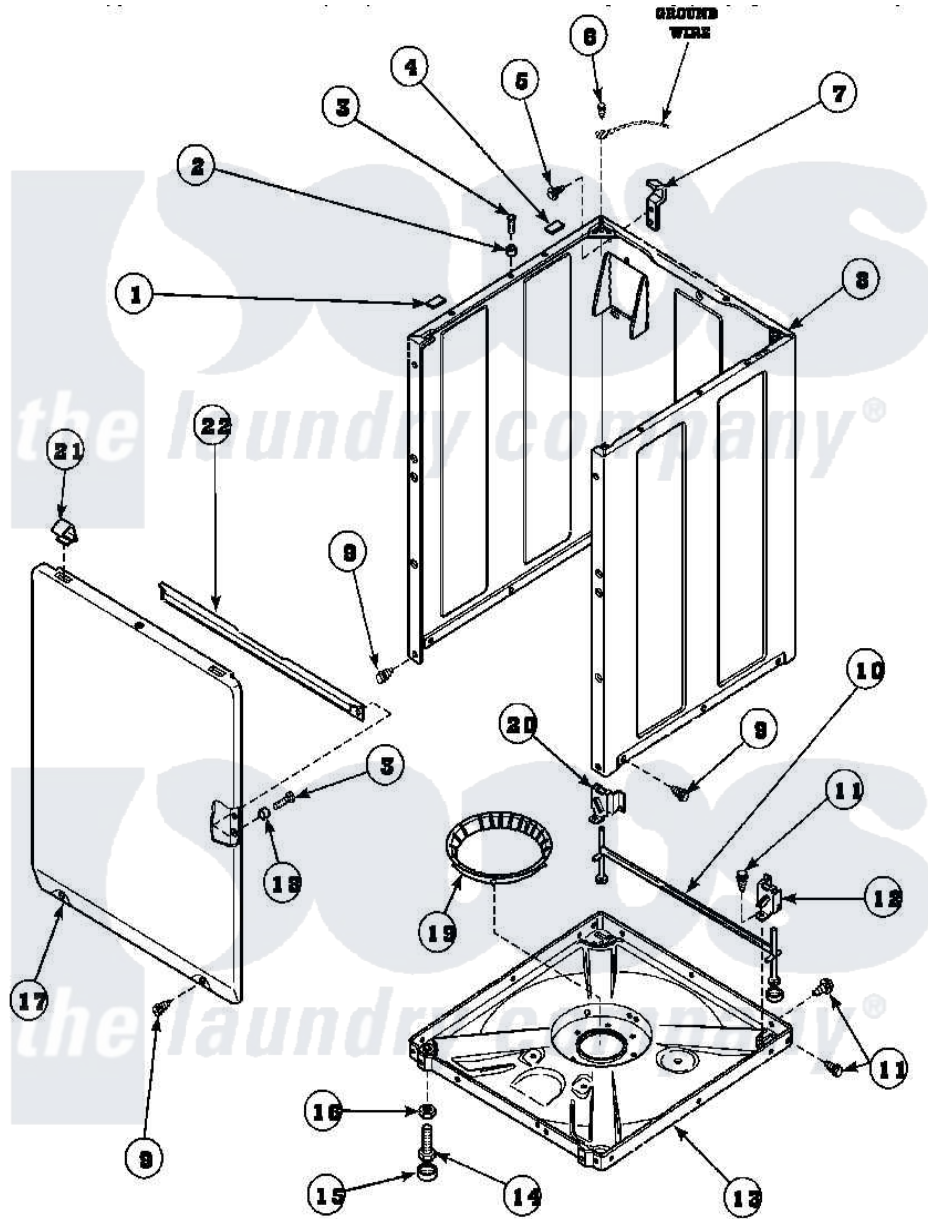

Amana LW8413W2 (BOM: PLW8413W2A) 08 - FRONT PANEL, BASE ASSY AND CABINET ASSY

W1042728A

Amana Residential Amana LW8413W2 (BOM: PLW8413W2A) Washer Parts Parts Diagram 08 - FRONT PANEL, BASE ASSY AND CABINET ASSY

Click on the part number to view part

Item	Original Part Number	Replaced By	Status	Part Description
1	Y56128			Pad, Bumper
2	56079	505187		Locator, Panel
3	32671	Y014874		Screw, Idler Arm And Sleeve
4	36226			Pad, Bumper .25
5	34499		Not Available	SCREW, No.10B X 1/4 TAP IN HX
6	23962	W10116760		Screw
7	Y27103			Hinge, Hold-Down Lug
8	34475_P		Not Available	CABINET
9	27196	27001200		Screw
10	34443			Assembly, Leg And Stabilizer
11	35148		Not Available	SCREW, 1/4-14 X 3/8 HX HD
12	36036		Not Available	BRACKET, SLL-RIGHT
13	36599P			Assembly Nut/ Leg Base
"	34434P			Assembly Nut/Leg Base

14	Y34319	22003428	Leg, Adjustable
15	34318	40016001	Foot, Rubber
16	Y21899	40038101	Nut, Leg
17	34656_P	Not Available	FRONT PANEL
18	28102		Locator, Panel
19	36108	Not Available	SNUBBER PAD & ISOLATOR
20	36037		Bracket, SII-Left
21	35865		Clip, Hold-Down Front Panel
22	Y35097	Not Available	BRACE, FRT PNL