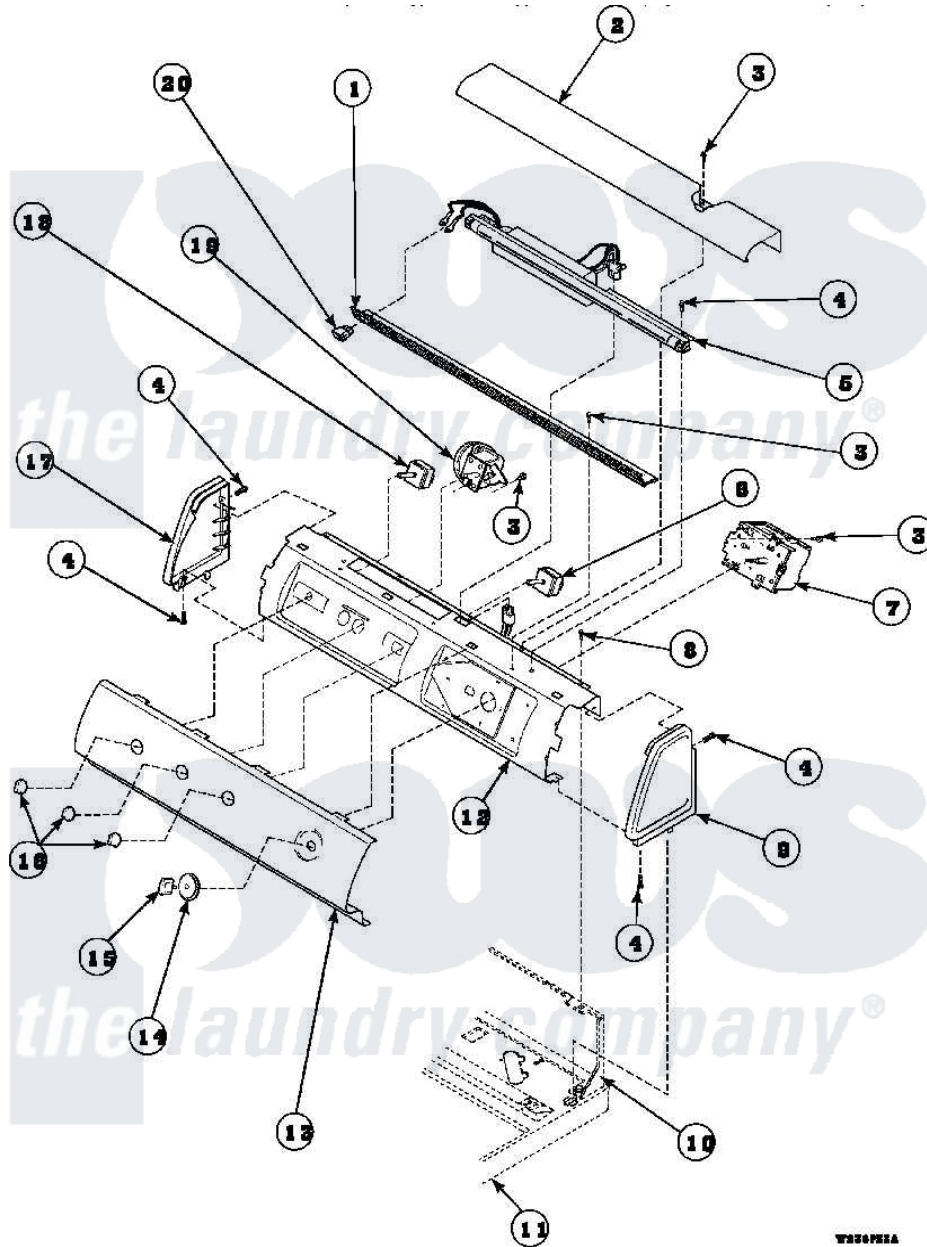

**Amana LW8413W2 (BOM: PLW8413W2A) 09 - GRAPHIC PANEL, CTRL
MTG PLATE AND CTRLS**

W330P2EA

Amana Residential Amana LW8413W2 (BOM: PLW8413W2A) Washer Parts Parts Diagram 09 - GRAPHIC PANEL, CTRL MTG PLATE AND CTRLS
Click on the part number to view part

Item	Original Part Number	Replaced By	Status	Part Description
1	34829			Diffuser, Lamp-Clear
2	34824		Not Available	TOP COVER
3	23962	W10116760		Screw
4	501086	90767		Screw, 8A X 3/8 HeX Washer Head Tapping
5	34836			Assembly, Fluorescent Light
6	35118	40039501		Switch, Speed
7	36773			Timer, 5 Cycle
8	34904	489355		Screw, 8 X 1/2
9	34817		Not Available	END CAP(RIGHT)
10	34903		Not Available	PANEL, BACK HOOD (USE 37782)
11	34902_P		Not Available	CABINET TOP
12	34821		Not Available	CONTROL MOUNTING PLATE
13	36611		Not Available	PANEL, GRAPHICS

14	36700	Not Available	TIMER KNOB SKIRT
15	35333	Not Available	TIMER KNOB
16	36701	Not Available	KNOB, TEMP
17	34818	Not Available	END CAP(LEFT)
18	36335	40046601	Switch, Temperature Select
19	36045	40055101	Switch, Pressure
20	35038	Not Available	SWITCH/ WHITE