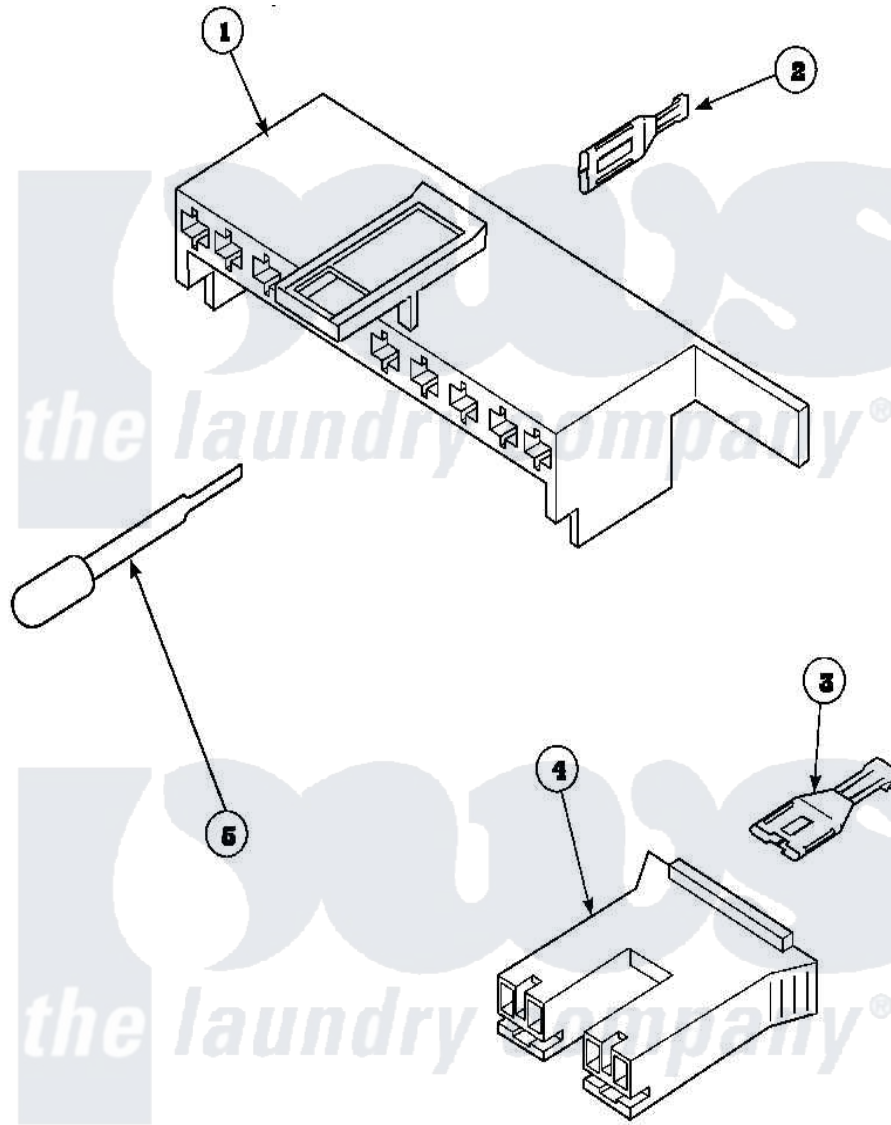

**Amana LW8413W2 (BOM: PLW8413W2A) 11 - MIXING VLV, CONN
BLOCKS, TERM, EXTRACTOR**

Amana Residential Amana LW8413W2 (BOM: PLW8413W2A) Washer Parts Parts Diagram 11 - MIXING VLV, CONN
BLOCKS, TERM, EXTRACTOR
Click on the part number to view part

Item	Original Part Number	Replaced By	Status	Part Description
1	34677			10 Circuit Plug
2	Y00188			Molex Terminal
3	Y00121		Not Available	SPADE TERMINAL(12 GAUGE) (1/4 INCH-(2) 18 GAUGE WIRES O
4	34676			Plug
"	34675		Not Available	PLUG
5	283P4			Terminal Extractor Tool
NI	35349			Assembly, Wiring Harness-Hood
"	36278			Harness, Wire