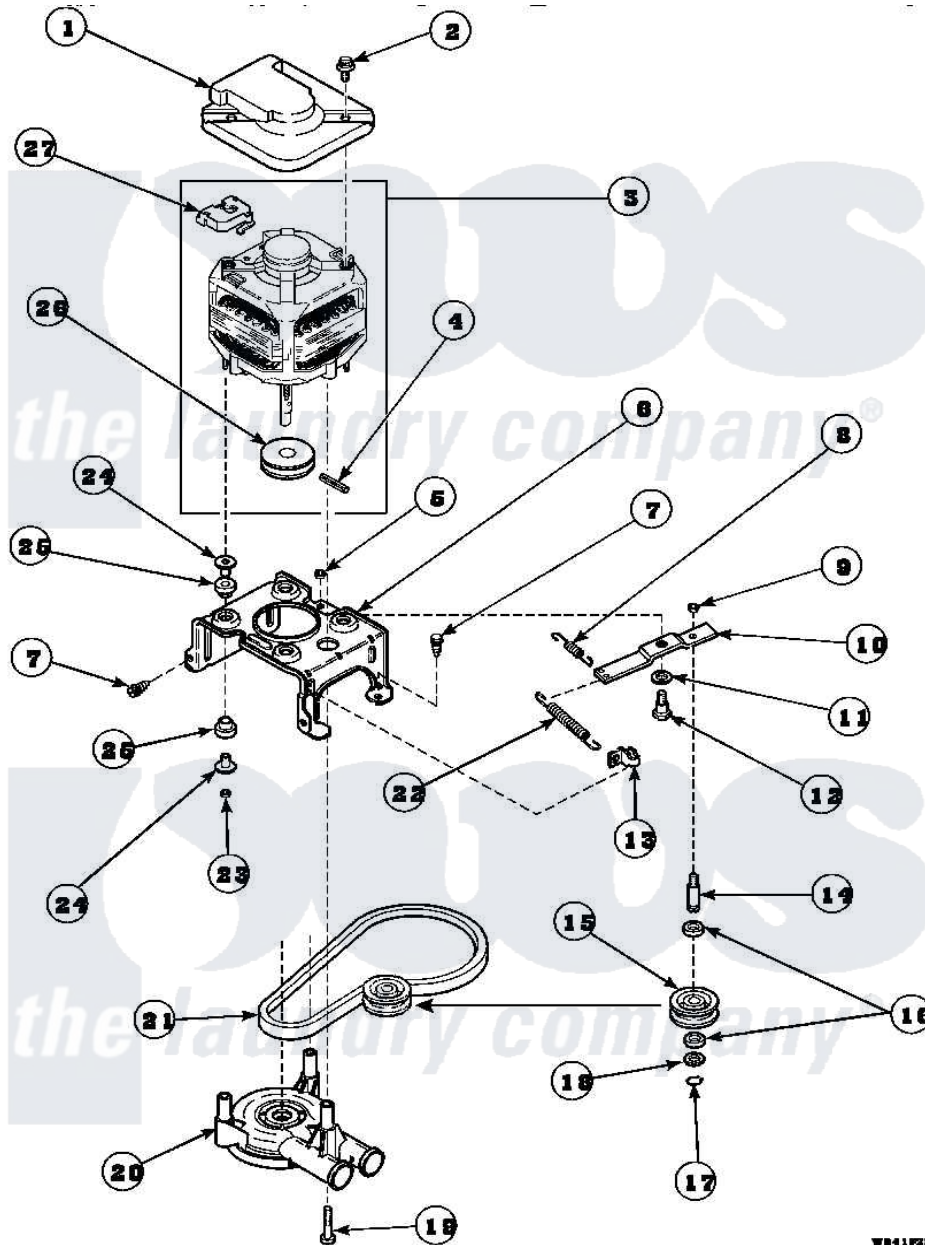

Amana LW8413W2 (BOM: PLW8413W2A) 12 - MOTOR, MTG BRKT, BELT, PUMP & IDLER ASSY

Amana Residential Amana LW8413W2 (BOM: PLW8413W2A) Washer Parts Diagram 12 - MOTOR, MTG BRKT, BELT, PUMP & IDLER ASSY
 Click on the part number to view part

WB11P20A

Item	Original Part Number	Replaced By	Status	Part Description
1	34754	40112301		Shield, Motor
2	36639	4312464		Screw
3	34571P	27001215		Motor W/Pulley
4	23750			Pin, Roll
5	52566	27001225		Nut, Jam Mid Lock 1/4-20
6	34890		Not Available	BRACKET,MOTOR MOUNT
"	37415P			Kit, Motor Brkt
"	37415	37415P		Kit, Motor Brkt
7	Y31645	27001200		Screw
8	30620		Not Available	SPRING,IDLER LEVER HEL
9	28803	2221070		Clamp, Nylon
10	31054	40041002		Lever, Idler
"	37443	40041002		Lever, Idler
11	81392	40054701		Washer
12	27229	40038901		Screw, 1/4-20

13	28849		Clip, Spring
14	28802		Shaft, Idler
15	28800	Not Available	WHEEL, IDLER
16	Y29443		Washer, Felt
17	23748		Ring, Retaining
18	52549		Washer, 501 ID X3/4 Odx
19	Y34565	40063701	Screw, 10-16 x 1.75
20	36863P	27001233	Pump
21	28808		Belt, Agitate And Spin
22	37366		Spring, Idler
"	37606		Spring, Idler Lever
23	35423	3400029	Nut, Adapter Plate
24	34791		Post, Mount-Motor
25	34788		Mount, Motor
26	27171	Not Available	PULLEY, MOTOR
27	35632	Not Available	SWITCH, MOTOR