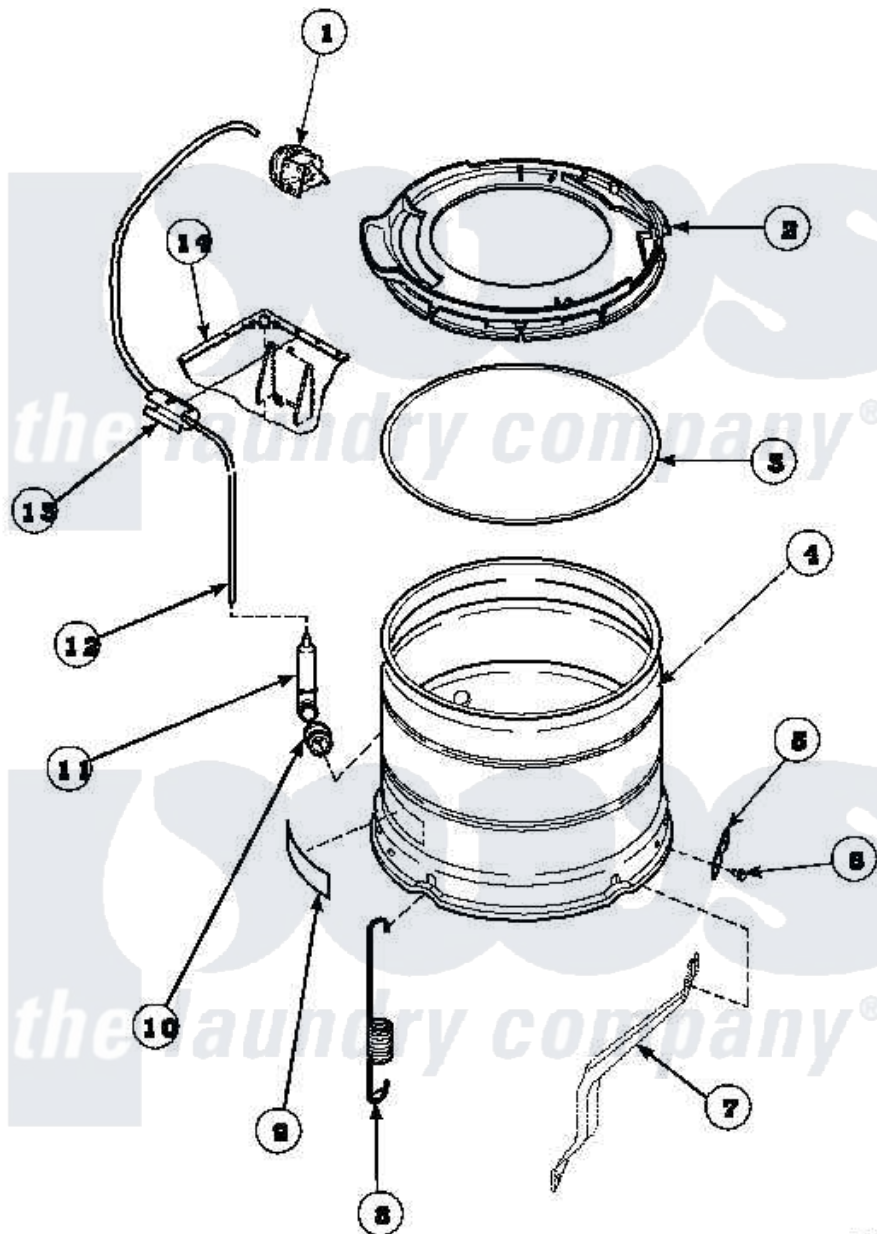

Amana LW8413W2 (BOM: PLW8413W2A) 13 - OUTER TUB, COVER AND PRESSURE HOSE

Amana Residential Amana LW8413W2 (BOM: PLW8413W2A) Washer Parts Parts Diagram 13 - OUTER TUB, COVER AND PRESSURE HOSE

Click on the part number to view part

Item	Original Part Number	Replaced By	Status	Part Description
1	36045	40055101		Switch, Pressure
2	36025P			Assembly, Tub Cover and Gasket
3	32857			Gasket, Tub Cover Small
4	34438P			Assembly, Outer Tub
5	27926			Plate, Leg .063
6	35369	40128701		Screw, 5/16-18 X .50
7	34471		Not Available	LEG,SUPPORT
8	35948			Spring, Leg-Large Tub
9	500049		Not Available	STICKER
10	29175	40037801		Grommet
11	30907	40008501		Assembly, Pressure Bulb
12	29213	39125		Tubing 31
13	36985		Not Available	CLIP, HOSE
14	34475_P		Not Available	CABINET