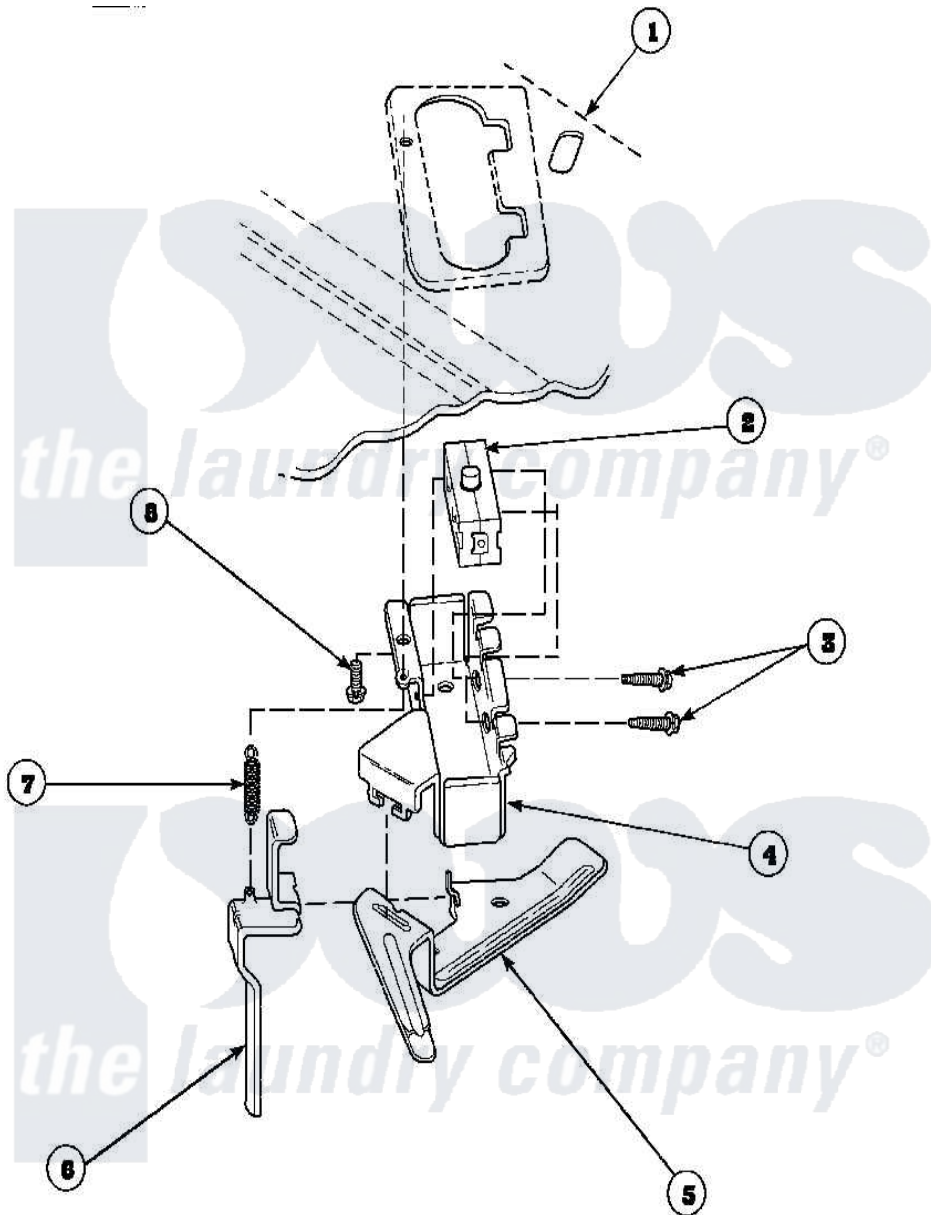

Amana LW8413W2 (BOM: PLW8413W2A) 14 - OUT-OF-BALANCE SWITCH

W24022A

Amana Residential Amana LW8413W2 (BOM: PLW8413W2A) Washer Parts Parts Diagram 14 - OUT-OF-BALANCE SWITCH

[Click on the part number to view part](#)

Item	Original Part Number	Replaced By	Status	Part Description
1	34902_P		Not Available	CABINET TOP
2	33445	27001095		Switch, Lid
3	36510			Screw
4	36497P			Kit, Switch Holder
5	33441			Arm, Actuator
6	33442			Lever, Unbalanced Load
7	33443			Spring
8	23962	W10116760		Screw