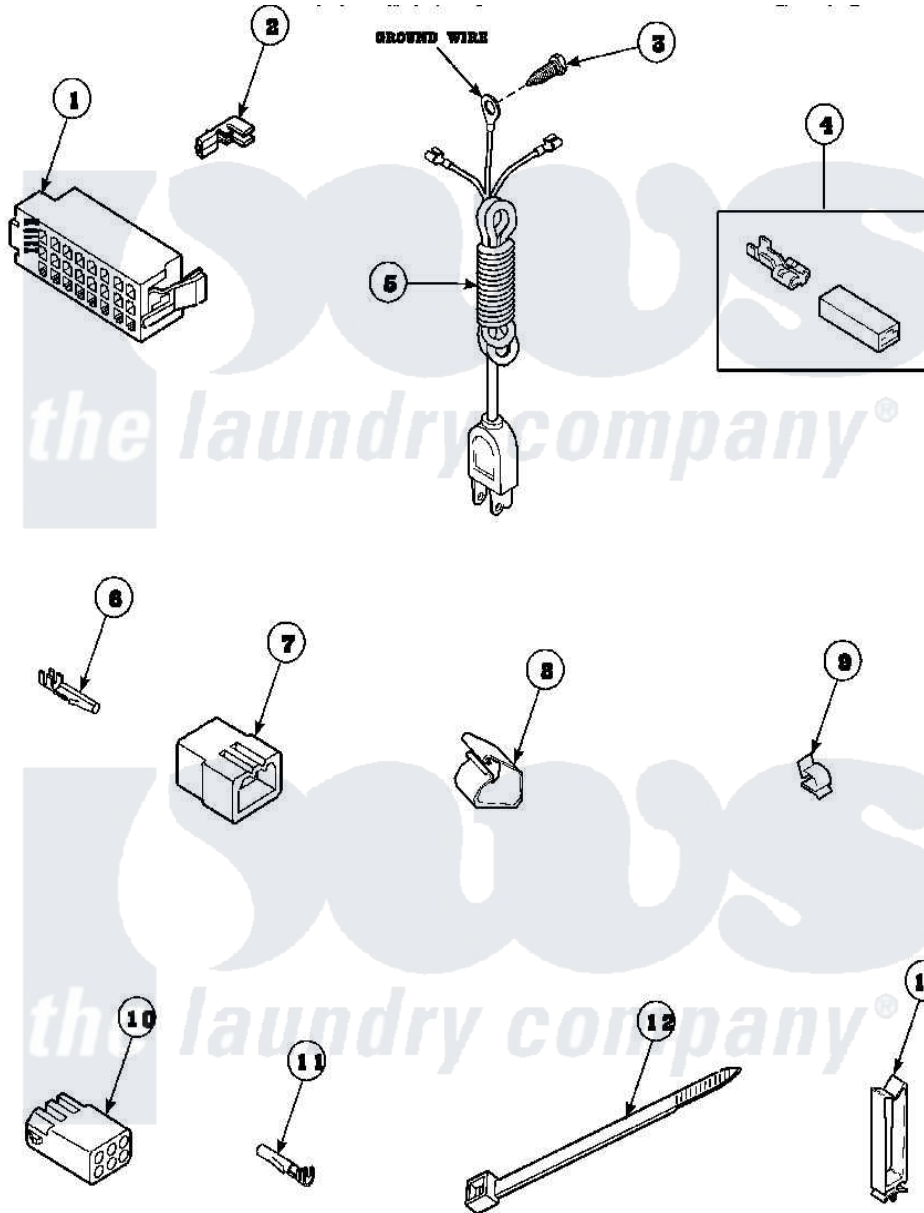

# Amana LW8413W2 (BOM: PLW8413W2A) 15 - POWER CORD AND TERMINALS

Amana Residential Amana LW8413W2 (BOM: PLW8413W2A) Washer Parts Parts Diagram 15 - POWER CORD AND TERMINALS

Click on the part number to view part

Item	Original Part Number	Replaced By	Status	Part Description
1	<a href="#">34123</a>			Housing, LH -24 Position
"	<a href="#">32746</a>			Housing, RH-24 Positi
2	<a href="#">Y00188</a>			Molex Terminal
3	<a href="#">52909</a>			Screw, 10B-16 X 1/2 HeX
4	00234	<a href="#">00359</a>		Terminal Ultra Pod 250 X032F
5	Y34458		Not Available	POWER CORD ALL
6	<a href="#">Y00116</a>			Terminal, Pin-Male
7	26302		Not Available	PLUG, 1 CIRCUIT
"	<a href="#">23041</a>			Plug, 6 Circuit
"	<a href="#">23033</a>			Plug, 9 Circuit
8	35521		Not Available	CLIP, HARNESS HOLDER
9	<a href="#">21036</a>			Clip, Cable
10	<a href="#">26708</a>			Receptacle, 6 Circuit
"	<a href="#">26301</a>			Receptacle, Molex
"	<a href="#">26163</a>			Receptacle, 9 Circuit

11	Y00117	<a href="#">5011-XX</a>	093 Female Socket
12	36466	<a href="#">M0321209</a>	Tie-Electrical
13	36274	Not Available	CLIP, HARNESS