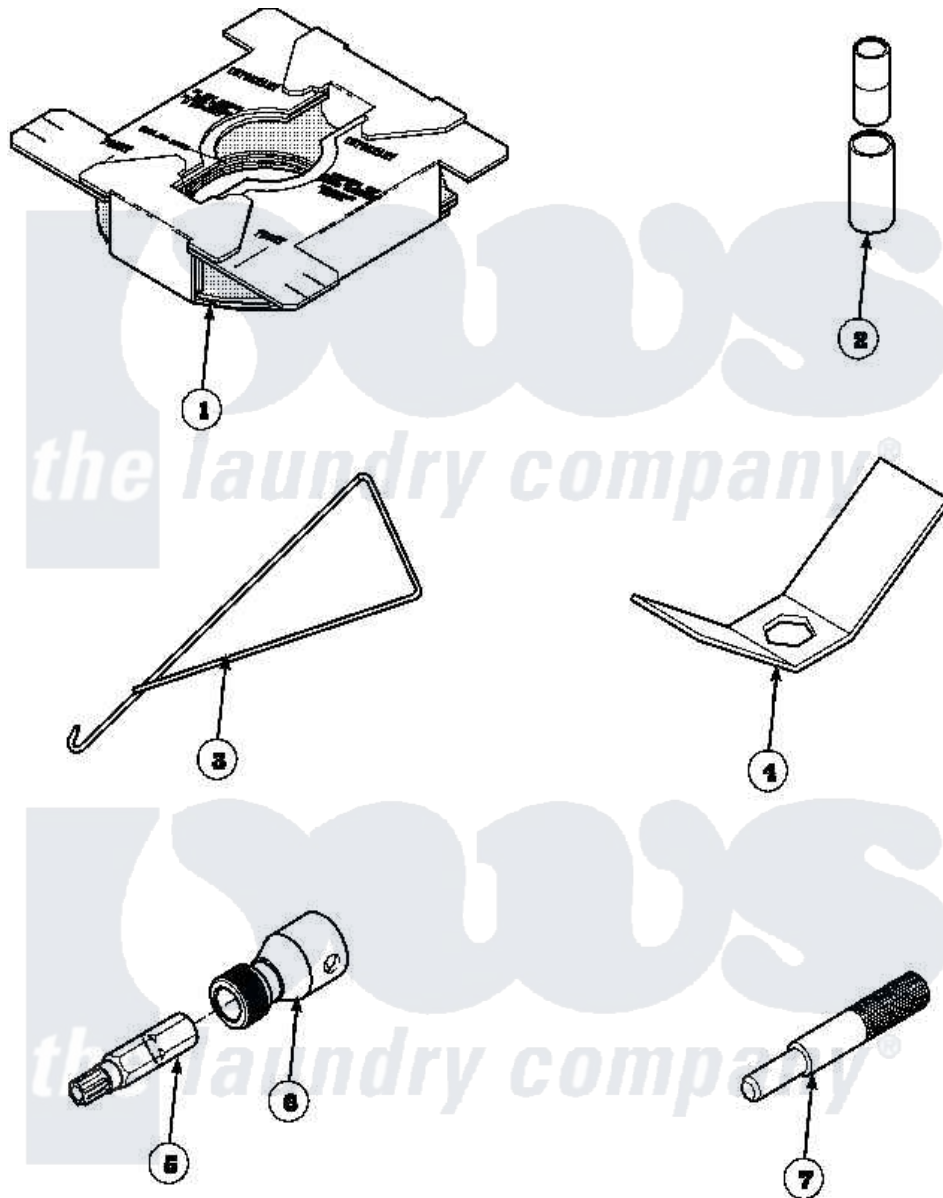

Amana LW8413W2 (BOM: PLW8413W2A) 16 - SPECIAL TOOLS

Amana Residential Amana LW8413W2 (BOM: PLW8413W2A) Washer Parts Parts Diagram 16 - SPECIAL TOOLS
 Click on the part number to view part

W1030588

Item	Original Part Number	Replaced By	Status	Part Description
1	36926		Not Available	BRACE, SHIPPING
2	242P4			Installer, Spring
3	289P4	321P4		Hook, Spring
4	237P4	306P4		Hex Wrench
5	282P4			T25 Tamper Resistant Bit
6	24161			Torx Bit Holder
7	305P4		Not Available	TOOL, TRANSMISSION PI
NI	555P3	725P3		Kit