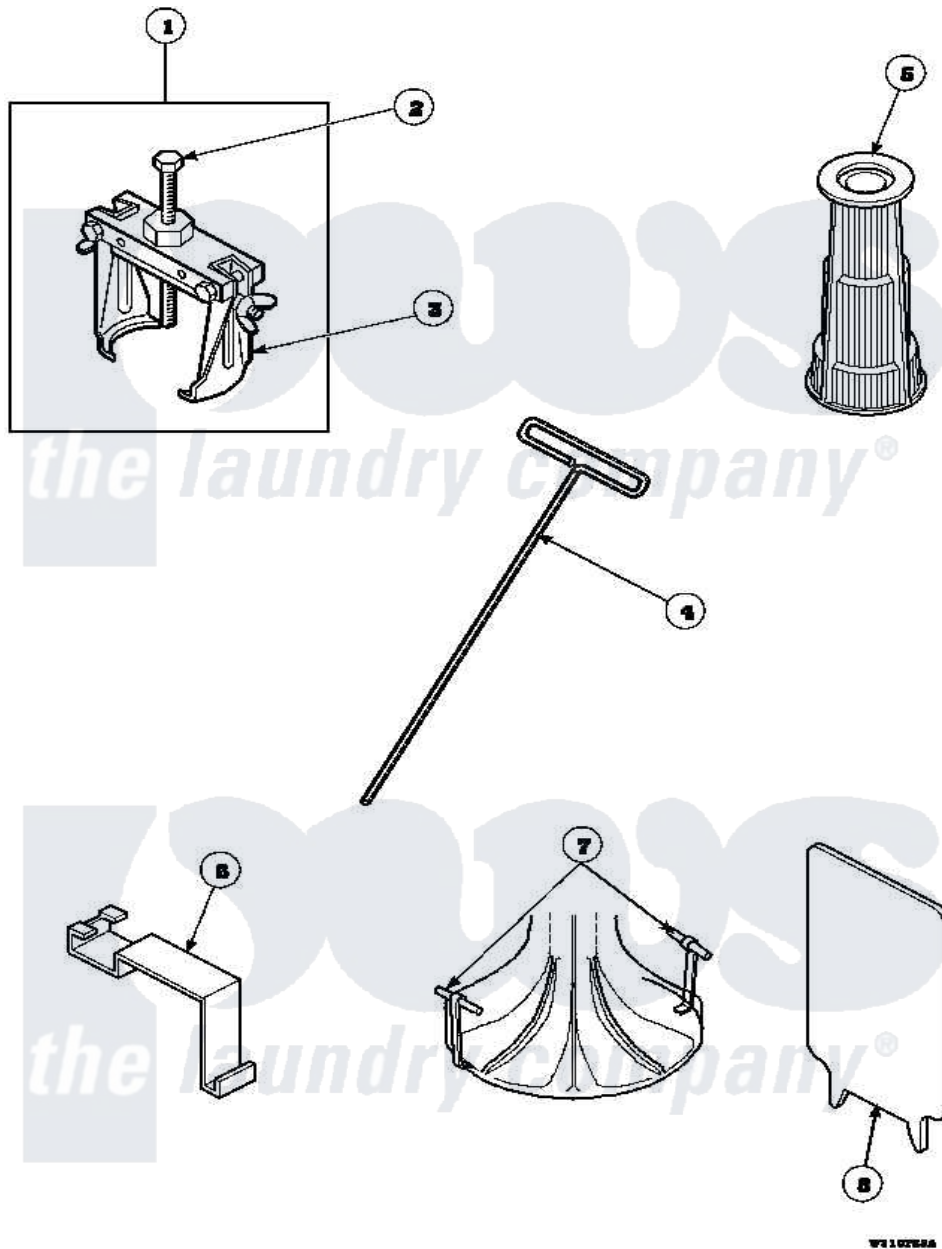

Amana LW8413W2 (BOM: PLW8413W2A) 17 - SPECIAL TOOLS

Amana Residential Amana LW8413W2 (BOM: PLW8413W2A) Washer Parts Parts Diagram 17 - SPECIAL TOOLS

Click on the part number to view part

Item	Original Part Number	Replaced By	Status	Part Description
1	294P4			Bell Tool
2	294P4B			Drive Bell Bolt
3	294P4A			Jaw, Drive Bell Tool
4	291P4		Not Available	WRENCH, T - ALLEN
5	293P4			Seal Tool
6	273P4			Tub Cover Gasket Tool
7	254P4P			Agitator Hooks
8	272P4			Tool, Lid Switch Instal
NI	555P3	725P3		Kit