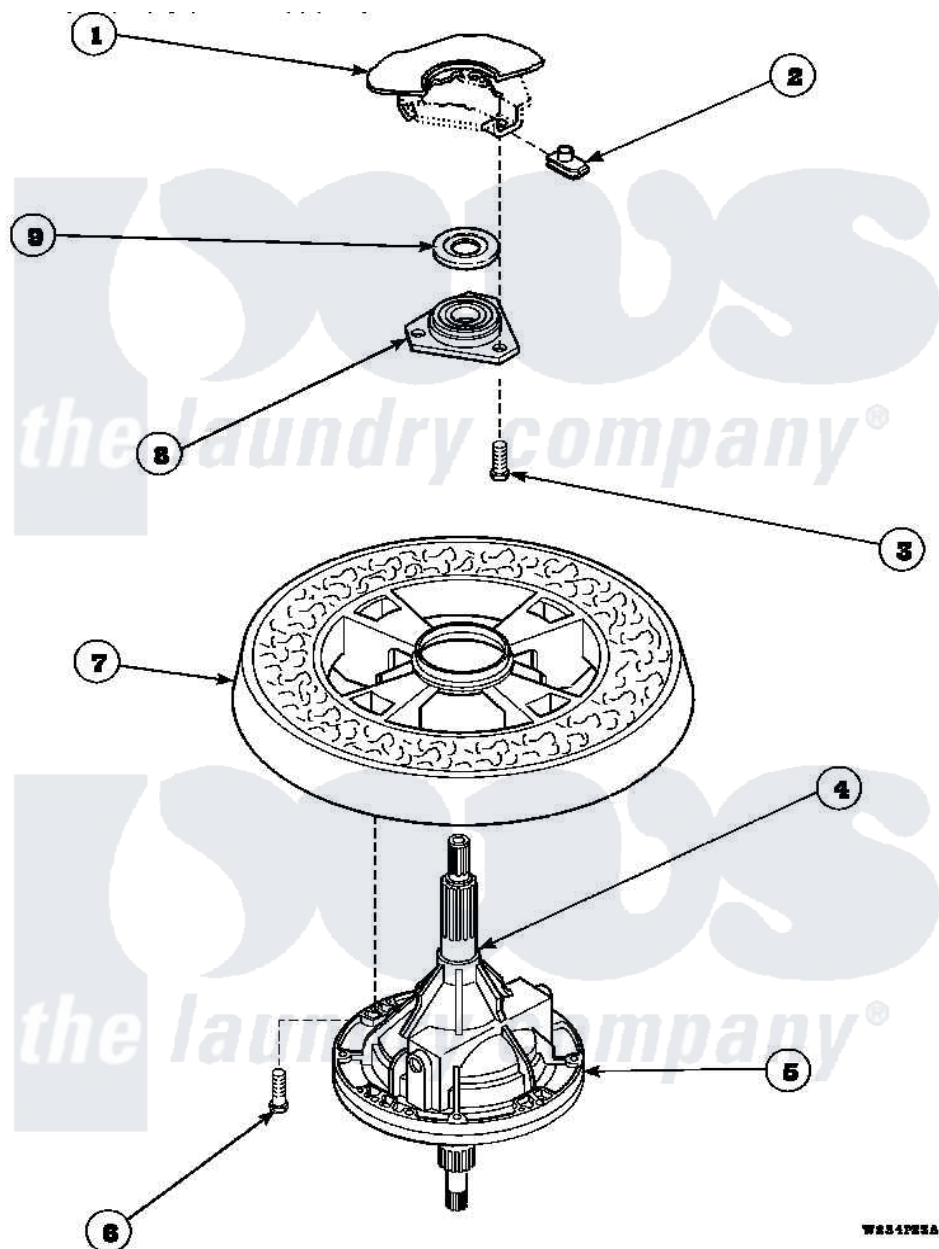

Amana LW8413W2 (BOM: PLW8413W2A) 19 - TRANSMISSION ASSY AND BALANCING RING

Amana Residential Amana LW8413W2 (BOM: PLW8413W2A) Washer Parts Parts Diagram 19 - TRANSMISSION ASSY AND BALANCING RING

[Click on the part number to view part](#)

Item	Original Part Number	Replaced By	Status	Part Description
1	34438P			Assembly, Outer Tub
2	27222			Nut, Retainer 5/16-18
3	36991	3400500		Bolt, 3405245 5/16-18 X 3/4
4	27604P			Never-Seeze 1 Oz Tube
5	34526P			Assembly, Transmission
6	37047		Not Available	SCREW, CAP
7	34731		Not Available	ASSY,BALANCE RING-COMPL
8	27182	40004201P		Main Bearing Assembly
9	27187			Flinger