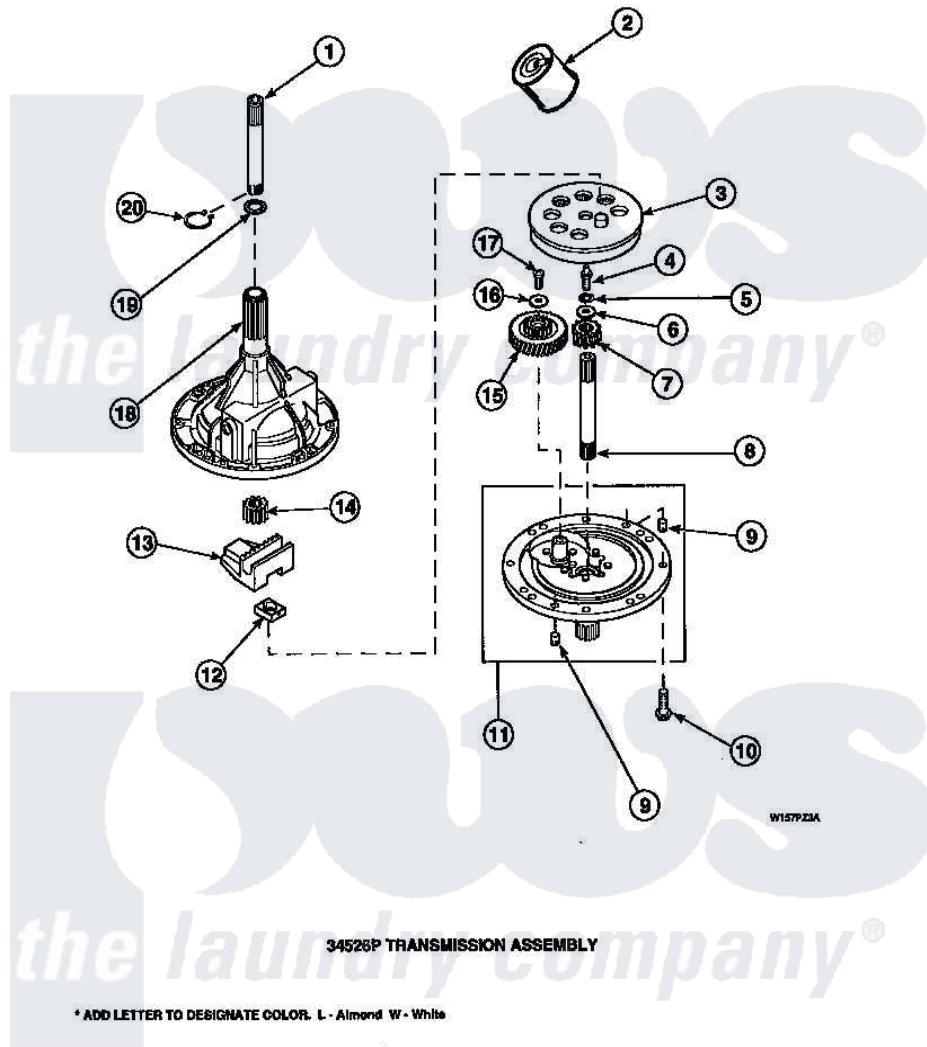

Amana LW8413W2B (BOM: PLW8413W2 A) 01 - 34526P TRANSMISSION ASSY

Amana Residential Amana LW8413W2B (BOM: PLW8413W2 A) Washer Parts Parts Diagram 01 - 34526P TRANSMISSION ASSY

Click on the part number to view part

Item	Original Part Number	Replaced By	Status	Part Description
1	Y36570			Shaft, Output
2	27243P			Oil, CW Transmission F-
3	26577			Assembly, Gear And Stud
4	27030		Not Available	SCREW, 1/4-20 SPECIAL
5	21456			Lockwasher, 1/4 Intshkp
6	26509	40041501		Washer
7	36562			Pinion, Drive
8	34853			Shaft, Input
9	27172			Pin, Dowel
10	32814		Not Available	SCREW, 1/4-20X7/8 SERRA
11	38290			Assembly, Cover
12	26493			Slide
13	Y31526			Rack
14	27003			Pinion, Agitator
15	29161			Gear, Reduction

16	29260	Not Available	WASHER
17	29273		Screw, 1/4-20 X 3/8
18	33223	Not Available	ASSY, TRANSMISSION CASE
19	35092		Washer, 3628id X 1.00 X .056
20	27197		Ring, Retaining
NI	37577P	Not Available	SEALANT