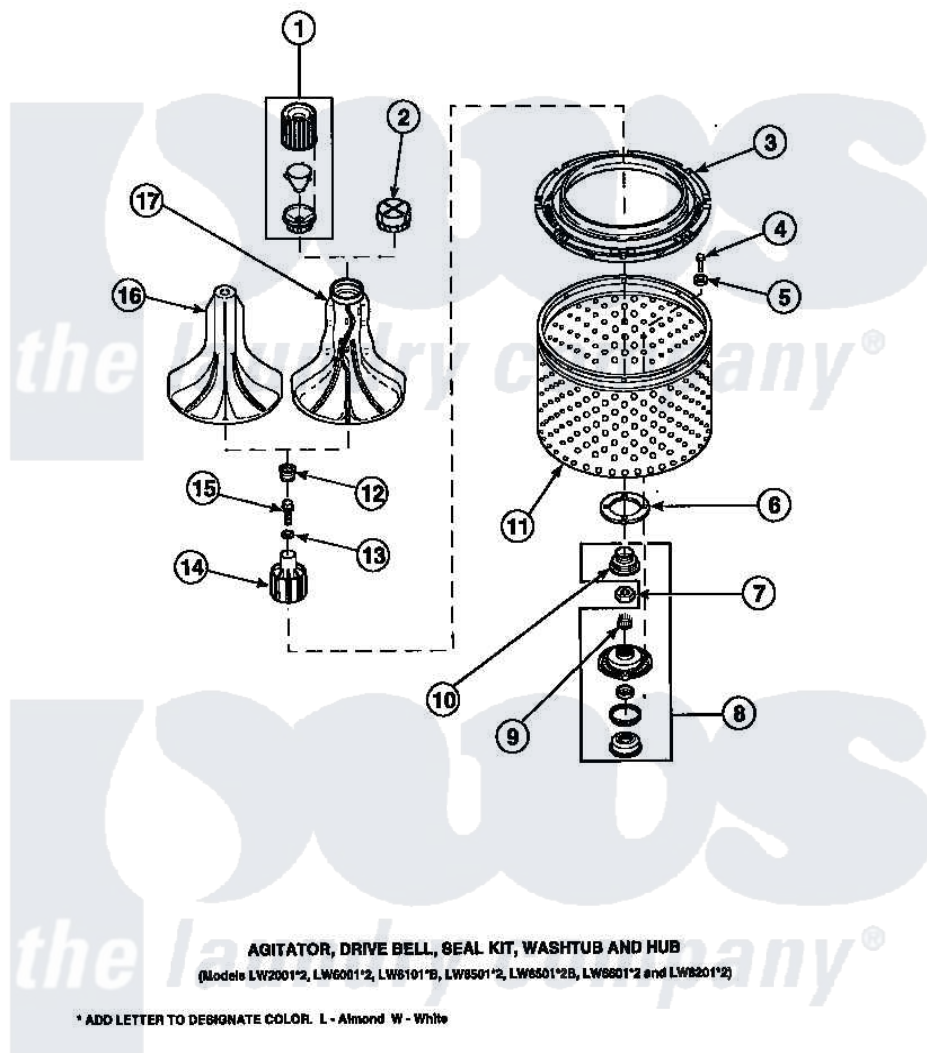

Amana LW8413W2B (BOM: PLW8413W2 A) 02 - AGITATOR/DRIVE BELL/SEAL KIT/TUB & HUB

Amana Residential Amana LW8413W2B (BOM: PLW8413W2 A) Washer Parts Parts Diagram 02 - AGITATOR/DRIVE BELL/SEAL KIT/TUB & HUB  
 Click on the part number to view part

Item	Original Part Number	Replaced By	Status	Part Description
1	36542	<a href="#">40002101W</a>		Assembly, Fabric Softner
2	<a href="#">36515</a>			Cap, Agitator
3	<a href="#">35035</a>			Guard, Clothes
4	27202	<a href="#">W10116787</a>		Screw
5	<a href="#">28094</a>			Gasket
6	27125	<a href="#">39122</a>		Gasket, Washtub
7	Y29220	<a href="#">40016301</a>		Nut, Lock
8	495P3	<a href="#">R9900552</a>		Hub And Seal
9	29728	<a href="#">40008301</a>		Insert, Spline
10	36425	<a href="#">40016101</a>		Seal, Bell Drive
11	<a href="#">34521P</a>			Assembly, Tub
12	36511	<a href="#">40008401</a>		Plug, Bell
13	<a href="#">36472</a>			O-Ring
14	36443P	<a href="#">R9900189</a>		Kit, Drive Bell And Seal
15	34288	<a href="#">40065102</a>		Screw, Shoulder 1/4