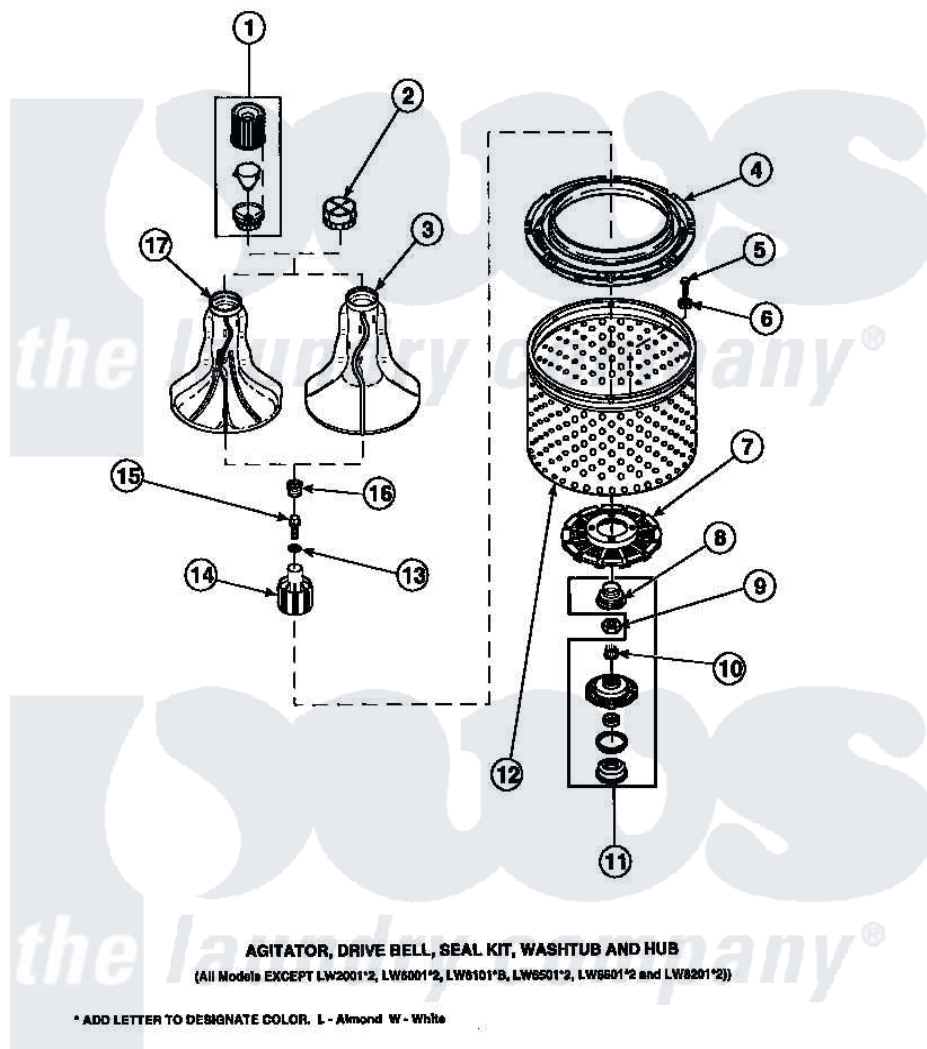

**Amana LW8413W2B (BOM: PLW8413W2 A) 03 - AGITATOR/DRIVE BELL/SEAL KIT/TUB & HUB**

Amana Residential Amana LW8413W2B (BOM: PLW8413W2 A) Washer Parts Parts Diagram 03 - AGITATOR/DRIVE BELL/SEAL KIT/TUB & HUB  
 Click on the part number to view part

Item	Original Part Number	Replaced By	Status	Part Description
1	36542	<a href="#">40002101W</a>		Assembly, Fabric Softner
2	<a href="#">36515</a>			Cap, Agitator
3	36507	<a href="#">40000501W</a>		Agitator, Flex Vane
4	<a href="#">35035</a>			Guard, Clothes
5	27202	<a href="#">W10116787</a>		Screw
6	<a href="#">28094</a>			Gasket
7	32998	<a href="#">39371</a>		Filter Lin
8	36425	<a href="#">40016101</a>		Seal, Bell Drive
9	Y29220	<a href="#">40016301</a>		Nut, Lock
10	29728	<a href="#">40008301</a>		Insert, Spline
11	495P3	<a href="#">R9900552</a>		Hub And Seal
12	33503P	<a href="#">39240P</a>		Wash Tub
"	33501P	<a href="#">R9900144</a>		Kit- Wash
"	34518P		Not Available	WASHTUB STAINLESS STEEL

13	<a href="#">36472</a>		O-Ring
14	36443P	<a href="#">R9900189</a>	Kit, Drive Bell And Seal
15	34288	<a href="#">40065102</a>	Screw, Shoulder 1/4
16	36511	<a href="#">40008401</a>	Plug, Bell
17	33174	<a href="#">40000501W</a>	Agitator, Flex Vane