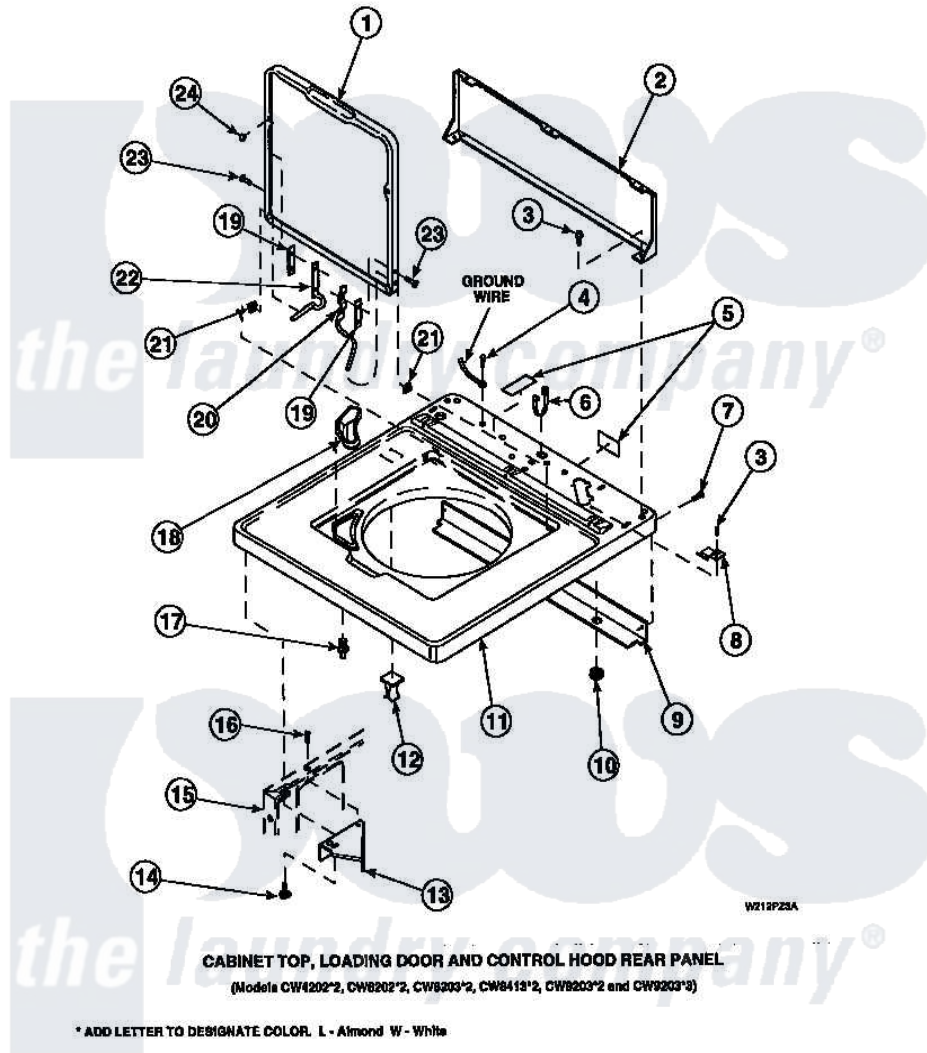

Amana LW8413W2B (BOM: PLW8413W2 A) 05 - CAB TOP/LOADING DR & CTRL HOOD REAR PAN

Amana Residential Amana LW8413W2B (BOM: PLW8413W2 A) Washer Parts Parts Diagram 05 - CAB TOP/LOADING DR & CTRL HOOD REAR PAN
 Click on the part number to view part

Item	Original Part Number	Replaced By	Status	Part Description
1	36018P		Not Available	LOADING DOOR MODELS LW9203x
2	34903		Not Available	PANEL, BACK HOOD (USE 37782)
3	23962	W10116760		Screw
4	52909			Screw, 10B-16 X 1/2 HeX
5	500316		Not Available	LABEL, WARNING-DISCONNECT POWER
6	21903	211881		Grommet, Cord Part Not Used-Gas Models Only
7	27196	27001200		Screw
8	35887	40063901		Clip, Hold Down
9	34228			Shield, Top
10	80262		Not Available	GROMMET
11	34902P		Not Available	TOP
12	36519		Not Available	CLIP

13	36034		Bracket, Director-Module
14	Y31644	27001200	Screw
15	34475P		Not Available CABINET
16	36035		Not Available SCREW,8-18X3/8 PHIL FLT HD
17	56534		Barrel, Support
18	34776		Not Available DISPENSER,BLEACH
19	34338		Gasket, Hinge
20	36437		Hinge, Lid R
21	33446	40008201	Bushing, Hinge
22	36438		Hinge, Lid Left
"	36513		Hinge, Left
23	34337	W10119828	Screw, Lid Hinge Mounting
24	21685	40038001	Bumper