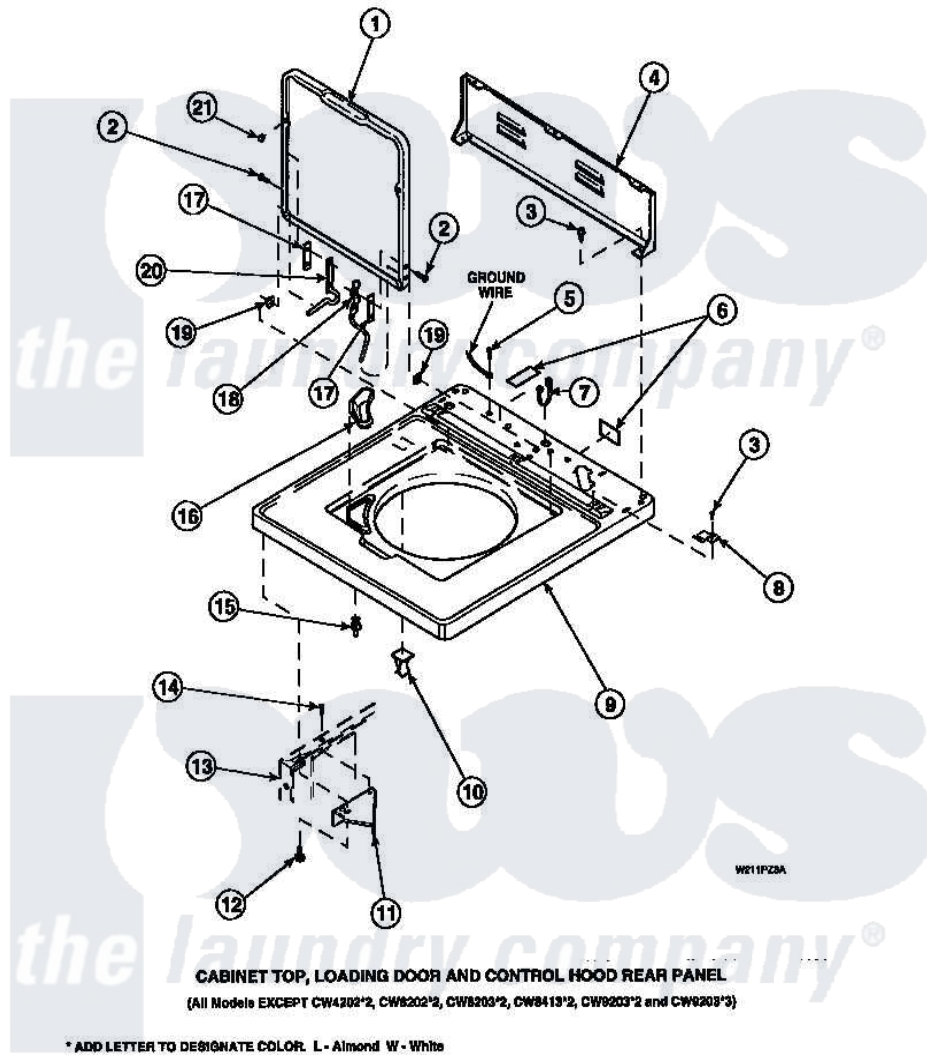

Amana LW8413W2B (BOM: PLW8413W2 A) 06 - CAB TOP/LOADING DR & CTRL HOOD REAR PAN

Amana Residential Amana LW8413W2B (BOM: PLW8413W2 A) Washer Parts Parts Diagram 06 - CAB TOP/LOADING DR & CTRL HOOD REAR PAN
 Click on the part number to view part

Item	Original Part Number	Replaced By	Status	Part Description
1	36018P		Not Available	LOADING DOOR MODELS LW9203x
"	33541P		Not Available	LID
2	34337	W10119828		Screw, Lid Hinge Mounting
3	23962	W10116760		Screw
4	34903		Not Available	PANEL, BACK HOOD (USE 37782)
5	52909			Screw, 10B-16 X 1/2 HeX
6	24903		Not Available	STICKER,DISCONNECT POW
7	21903	211881		Grommet, Cord Part Not Used-Gas Models Only
"	10382		Not Available	RELIEF,STRAIN xREPLACE
8	35887	40063901		Clip, Hold Down
9	34902P		Not Available	TOP
10	36519		Not Available	CLIP

11	36034		Bracket, Director-Module
12	Y31644	27001200	Screw
13	34475P		Not Available CABINET
14	36035		Not Available SCREW,8-18X3/8 PHIL FLT HD
15	56534		Barrel, Support
16	34776		Not Available DISPENSER,BLEACH
17	34338		Gasket, Hinge
18	36437		Hinge, Lid R
19	33446	40008201	Bushing, Hinge
20	36513		Hinge, Left
21	21685	40038001	Bumper