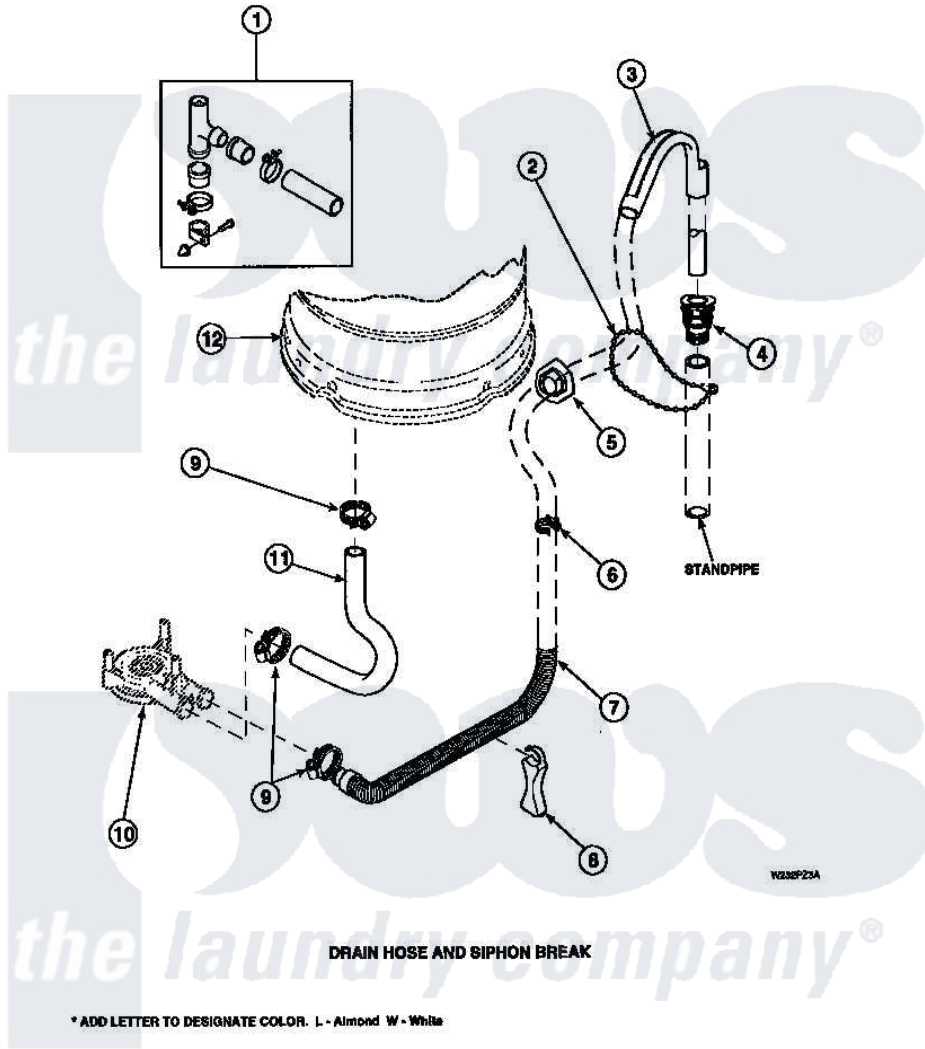

Amana LW8413W2B (BOM: PLW8413W2 A) 07 - DRAIN HOSE AND SIPHON BREAK

Amana Residential Amana LW8413W2B (BOM: PLW8413W2 A) Washer Parts Parts Diagram 07 - DRAIN HOSE AND SIPHON BREAK

Click on the part number to view part

Item	Original Part Number	Replaced By	Status	Part Description
1	562P3	76660		Break-Sphn
2	33489	8539404		Tie-Wire
3	33615	22003814		Retainer, Drain Hose
4	36878	40008101		Adapter, Standpipe
5	32219			Relief, Strain
6	36014			Clip, Retainer-Hose
7	37245	40053901		Hose, Drain
8	36522			Hose Support
"	35487			Support, Hose
9	36802	285655		Clamp, Hose
10	36863P	27001233		Pump
11	35753			Hose, Tub To Pump-Ddp
"	35752			Hose, Tub To Pump-Ddp
12	34438P			Assembly, Outer Tub
"	34439P			Outer Tub