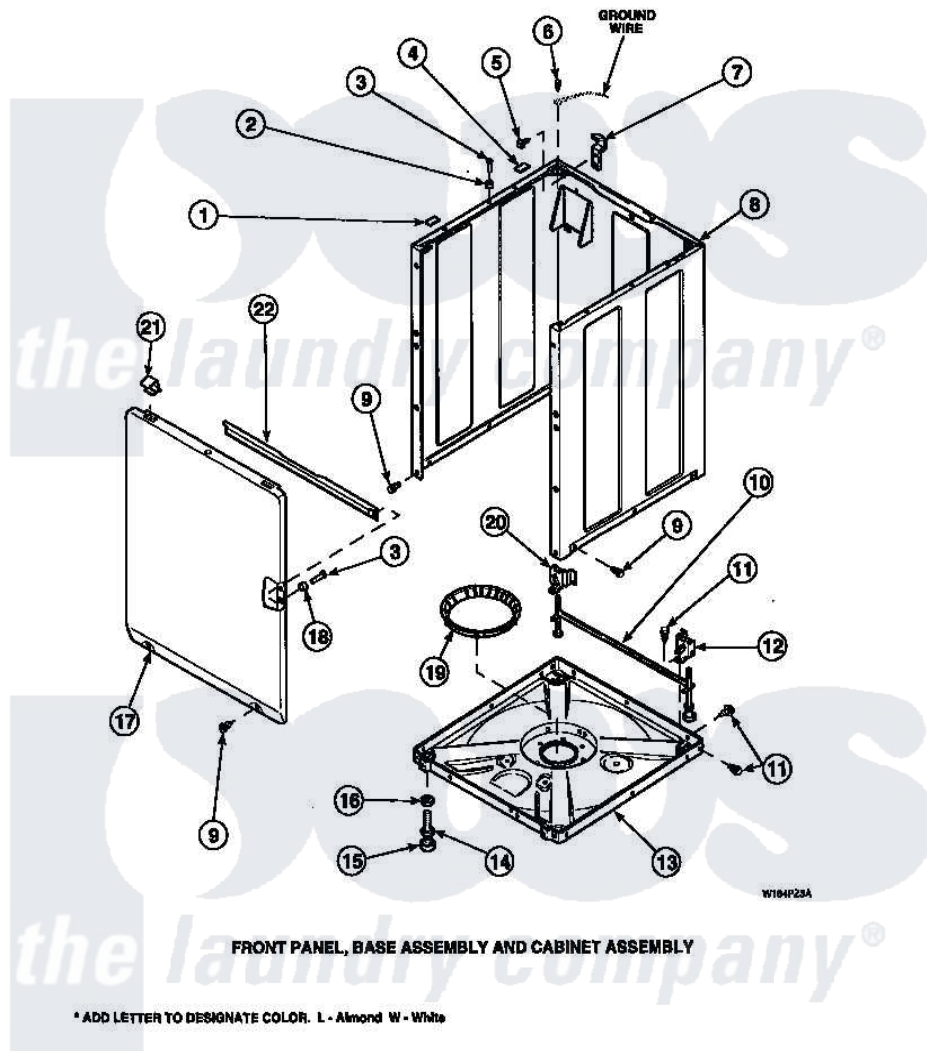

Amana LW8413W2B (BOM: PLW8413W2 A) 08 - FRONT PANEL, BASE ASSY AND CABINET ASSY

Amana Residential Amana LW8413W2B (BOM: PLW8413W2 A) Washer Parts Parts Diagram 08 - FRONT PANEL, BASE ASSY AND CABINET ASSY
 Click on the part number to view part

Item	Original Part Number	Replaced By	Status	Part Description
1	Y56128			Pad, Bumper
2	56079	505187		Locator, Panel
3	32671	Y014874		Screw, Idler Arm And Sleeve
4	36226			Pad, Bumper .25
5	34499		Not Available	SCREW, No.10B X 1/4 TAP IN HX
6	23962	W10116760		Screw
7	Y27103			Hinge, Hold-Down Lug
8	34475P		Not Available	CABINET
9	27196	27001200		Screw
10	34443			Assembly, Leg And Stabilizer
11	35148		Not Available	SCREW, 1/4-14 X 3/8 HX HD
12	36036		Not Available	BRACKET, SLL-RIGHT
13	36599P			Assembly Nut/ Leg Base
"	34434P			Assembly Nut/Leg Base

14	Y34319	22003428	Leg, Adjustable
15	34318	40016001	Foot, Rubber
16	Y21899	40038101	Nut, Leg
17	34656P	Not Available	NOT GOOD No. SEE NOTE PNL, FRONT
18	28102		Locator, Panel
19	36108	Not Available	SNUBBER PAD & ISOLATOR
20	36037		Bracket, SII-Left
21	35865		Clip, Hold-Down Front Panel
22	Y35097	Not Available	BRACE, FRT PNL