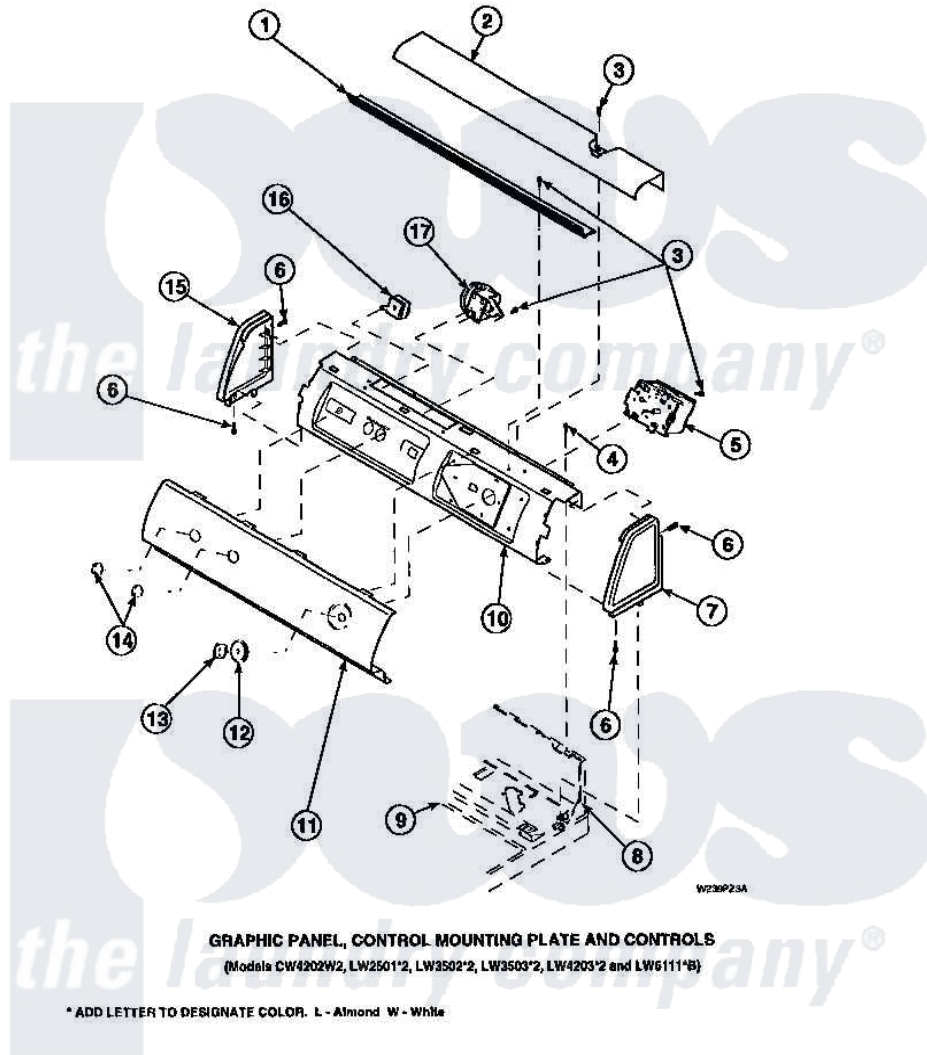

**Amana LW8413W2B (BOM: PLW8413W2 A) 09 - GRAPHIC PANEL, CTRL
MTG PLATE AND CTRLS**

Amana Residential Amana LW8413W2B (BOM: PLW8413W2 A) Washer Parts Diagram 09 - GRAPHIC PANEL, CTRL MTG PLATE AND CTRLS
Click on the part number to view part

Item	Original Part Number	Replaced By	Status	Part Description
1	Y34826		Not Available	DIFFUSER,LAMP-CLEAR
2	34823		Not Available	COVER, TOP
3	23962	W10116760		Screw
4	34904	489355		Screw, 8 X 1/2
5	31239	31239P		Timer 3 Cycle Package
6	501086	90767		Screw, 8A X 3/8 HeX Washer Head Tapping
7	34815		Not Available	PANEL, END R.H. (BLK)
8	34903		Not Available	PANEL, BACK HOOD (USE 37782)
9	34902P		Not Available	TOP
10	34821		Not Available	CONTROL MOUNTING PLATE
11	Y36614		Not Available	PANEL, GRAPHICS
"	36884		Not Available	PANEL, GRAPHICS
"	36865		Not Available	PANEL, GRAPHICS

"	36883	Not Available	PANEL, GRAPHICS
12	34848		Assembly, Timer Skirt
13	34844	Not Available	KNOB, TIMER
14	34847		Assembly, Knob-Rotary
15	34816		Panel, End
16	35115		Switch, Temperature 3 P
17	35010	39035	Switch, Pressure-Var
"	36045	40055101	Switch, Pressure