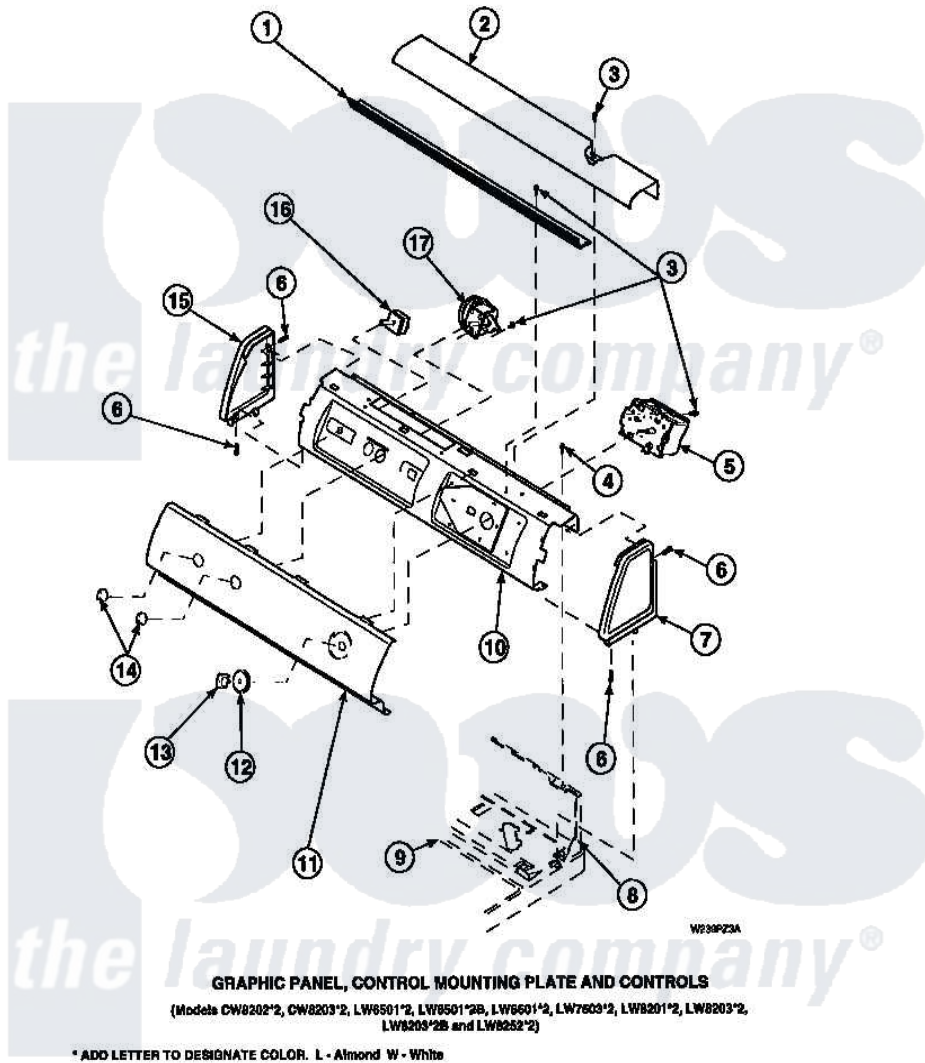

**Amana LW8413W2B (BOM: PLW8413W2 A) 10 - GRAPHIC PANEL, CTRL
MTG PLATE AND CTRLS**

Amana Residential Amana LW8413W2B (BOM: PLW8413W2 A) Washer Parts Parts Diagram 10 - GRAPHIC PANEL, CTRL MTG PLATE AND CTRLS
 Click on the part number to view part

Item	Original Part Number	Replaced By	Status	Part Description
1	Y34826		Not Available	DIFFUSER,LAMP-CLEAR
2	34824		Not Available	TOP COVER
3	23962	W10116760		Screw
4	34904	489355		Screw, 8 X 1/2
5	31239	31239P		Timer 3 Cycle Package
"	31241			Timer, 240V/50Hz-3 Cycle
6	501086	90767		Screw, 8A X 3/8 HeX Washer Head Tapping
7	34817		Not Available	END CAP(RIGHT)
8	34903		Not Available	PANEL, BACK HOOD (USE 37782)
9	34902P		Not Available	TOP
10	34821		Not Available	CONTROL MOUNTING PLATE
11	36920		Not Available	GRAPHIC PANEL
"	37681W		Not Available	PANEL, GRAPHICS (WHITE)

"	38106	Not Available	PANEL, GRAPHICS
"	36613	Not Available	GRAPHIC PANEL
12	36700	Not Available	TIMER KNOB SKIRT
13	35333	Not Available	TIMER KNOB
14	36701	Not Available	KNOB, TEMP
15	34818	Not Available	END CAP(LEFT)
16	35115		Switch, TemPerature 3 P
17	35010	39035	Switch, Pressure-Var
"	36045	40055101	Switch, Pressure