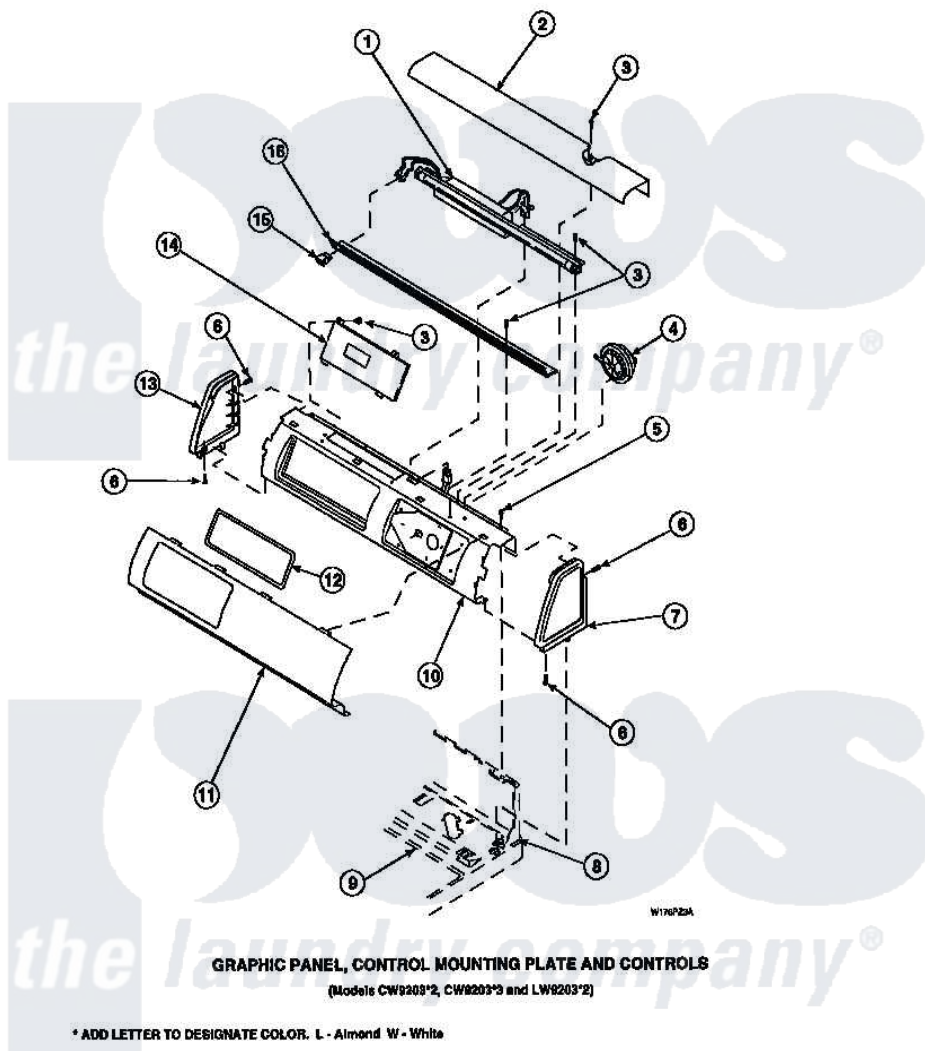

Amana LW8413W2B (BOM: PLW8413W2 A) 12 - GRAPHIC PANEL, CTRL MTG PLATE AND CTRLS

Amana Residential Amana LW8413W2B (BOM: PLW8413W2 A) Washer Parts Parts Diagram 12 - GRAPHIC PANEL, CTRL MTG PLATE AND CTRLS
Click on the part number to view part

Item	Original Part Number	Replaced By	Status	Part Description
1	34836			Assembly, Fluorescent Light
2	34824		Not Available	TOP COVER
3	23962	W10116760		Screw
4	36136	39078		Switch- Pr
5	34904	489355		Screw, 8 X 1/2
6	501086	90767		Screw, 8A X 3/8 HeX Washer Head Tapping
7	34817		Not Available	END CAP(RIGHT)
8	34903		Not Available	PANEL, BACK HOOD (USE 37782)
9	34902P		Not Available	TOP
10	34822		Not Available	NO LONGER AVAILABLE
11	35312		Not Available	SPRING
12	35114			Gasket, Electronic Control
13	34818		Not Available	END CAP(LEFT)