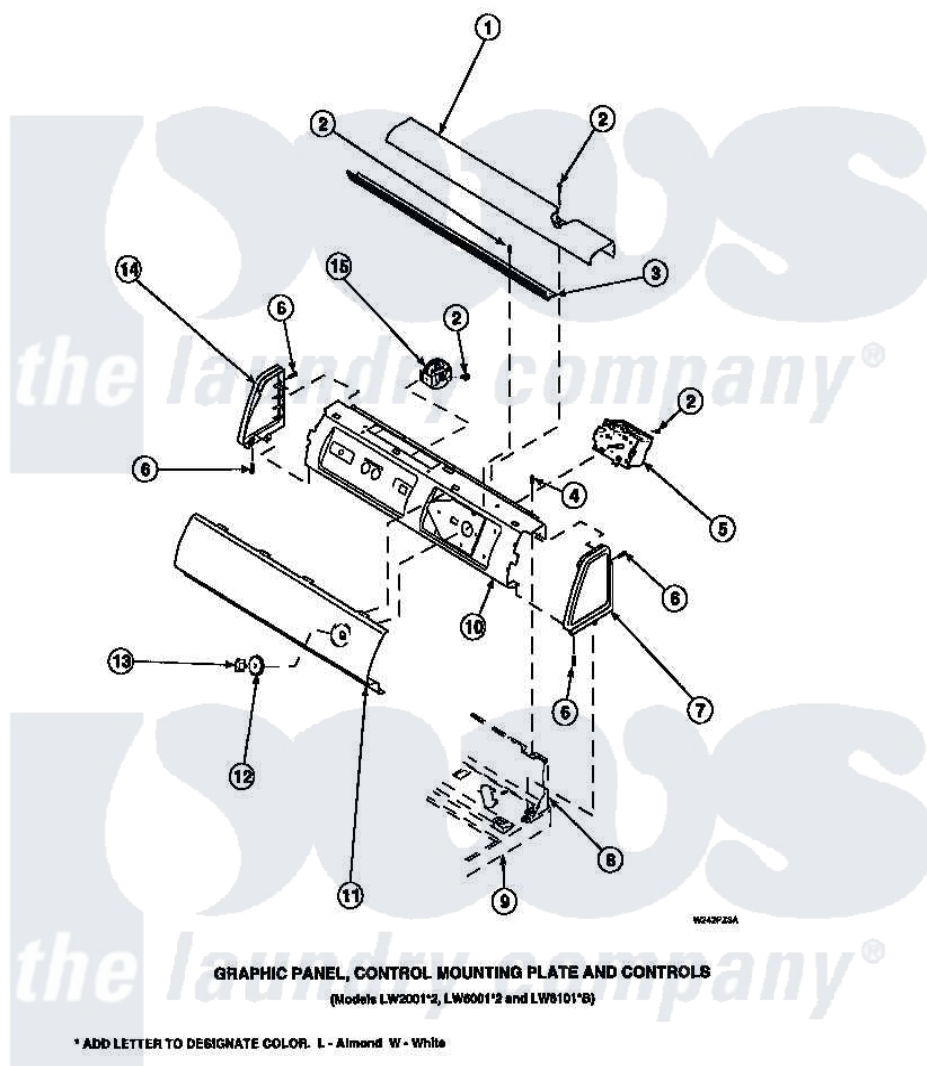

Amana LW8413W2B (BOM: PLW8413W2 A) 13 - GRAPHIC PANEL, CTRL MTG PLATE AND CTRLS

Amana Residential Amana LW8413W2B (BOM: PLW8413W2 A) Washer Parts Parts Diagram 13 - GRAPHIC PANEL, CTRL MTG PLATE AND CTRLS
Click on the part number to view part

Item	Original Part Number	Replaced By	Status	Part Description
1	34823		Not Available	COVER, TOP
"	34824W		Not Available	COVER, TOP (COMPUTOR)
2	23962	W10116760		Screw
3	Y34826		Not Available	DIFFUSER,LAMP-CLEAR
4	34904	489355		Screw, 8 X 1/2
5	31238			Timer, 2 Cycle
6	501086	90767		Screw, 8A X 3/8 HeX Washer Head Tapping
7	34815		Not Available	PANEL, END R.H. (BLK)
"	34817		Not Available	END CAP(RIGHT)
8	34903		Not Available	PANEL, BACK HOOD (USE 37782)
9	34902P		Not Available	TOP
10	34821		Not Available	CONTROL MOUNTING PLATE
11	36628		Not Available	PANEL, GRAPHICS

"	37636W	Not Available	PANEL, GRAPHICS
"	36615	Not Available	PANEL, GRAPHICS
12	37773W	Not Available	SKIRT, TIMER KNOB
"	33817	Not Available	ASSY,TIMER SKIRT-BLACK
13	35333W		Knob, Timer
"	33897		Knob, Timer-Washer-Blac
14	34816		Panel, End
"	34818	Not Available	END CAP(LEFT)
15	35012		Switch, Pressure-Fixed