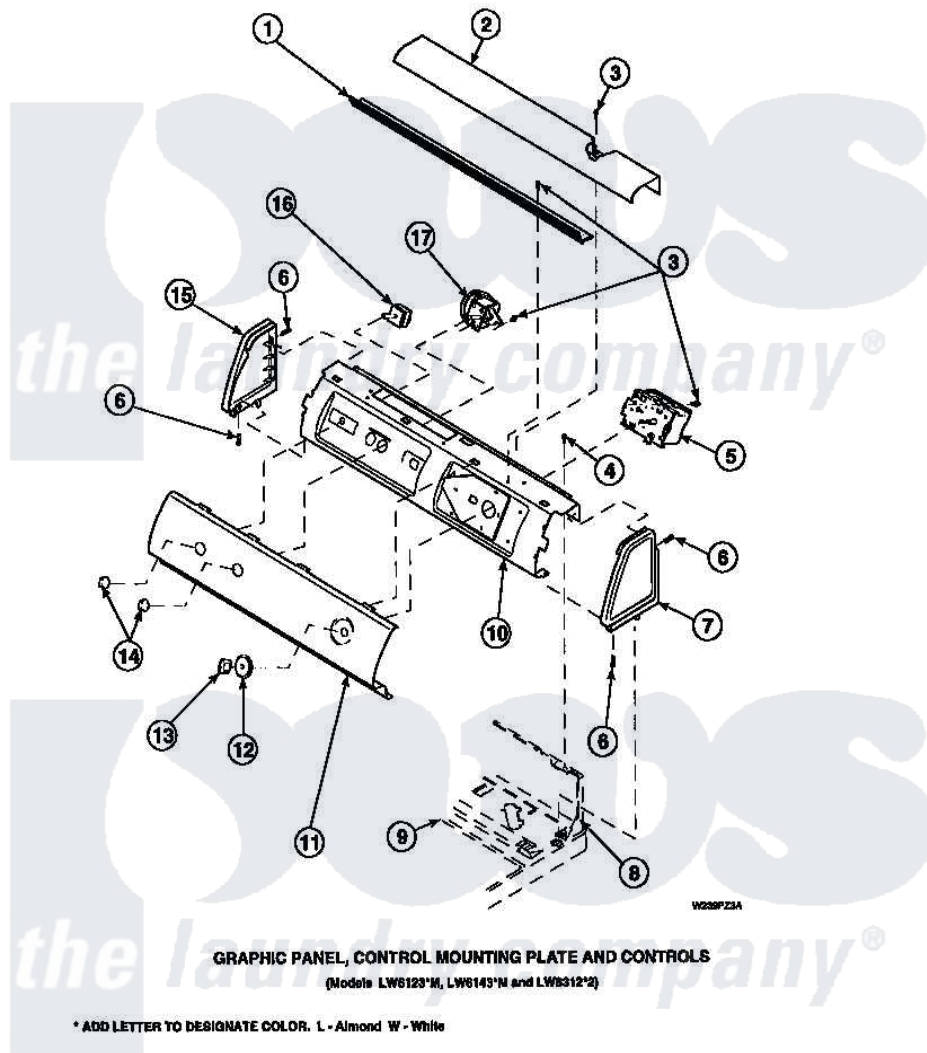

Amana LW8413W2B (BOM: PLW8413W2 A) 14 - GRAPHIC PANEL, CTRL MTG PLATE AND CTRLS

Amana Residential Amana LW8413W2B (BOM: PLW8413W2 A) Washer Parts Parts Diagram 14 - GRAPHIC PANEL, CTRL MTG PLATE AND CTRLS  
 Click on the part number to view part

Item	Original Part Number	Replaced By	Status	Part Description
1	Y34826		Not Available	DIFFUSER,LAMP-CLEAR
2	34824		Not Available	TOP COVER
3	23962	<a href="#">W10116760</a>		Screw
4	31239	<a href="#">31239P</a>		Timer 3 Cycle Package
"	<a href="#">36608</a>			Timer, 4 Cycle
5	34904	<a href="#">489355</a>		Screw, 8 X 1/2
6	501086	<a href="#">90767</a>		Screw, 8A X 3/8 HeX Washer Head Tapping
7	34817		Not Available	END CAP(RIGHT)
8	34903		Not Available	PANEL, BACK HOOD (USE 37782)
9	34902P		Not Available	TOP
10	36627		Not Available	GRAPHIC PANEL MODELS LW6123
"	36626		Not Available	GRAPHIC PANEL
"	36630		Not Available	GRAPHIC PANEL

11	34821	Not Available	CONTROL MOUNTING PLATE
12	36700	Not Available	TIMER KNOB SKIRT
13	35333	Not Available	TIMER KNOB
14	36701	Not Available	KNOB, TEMP
15	34818	Not Available	END CAP(LEFT)
16	<a href="#">35115</a>		Switch, TemPerature 3 P
"	36335	<a href="#">40046601</a>	Switch, Temperature Select
17	36045	<a href="#">40055101</a>	Switch, Pressure