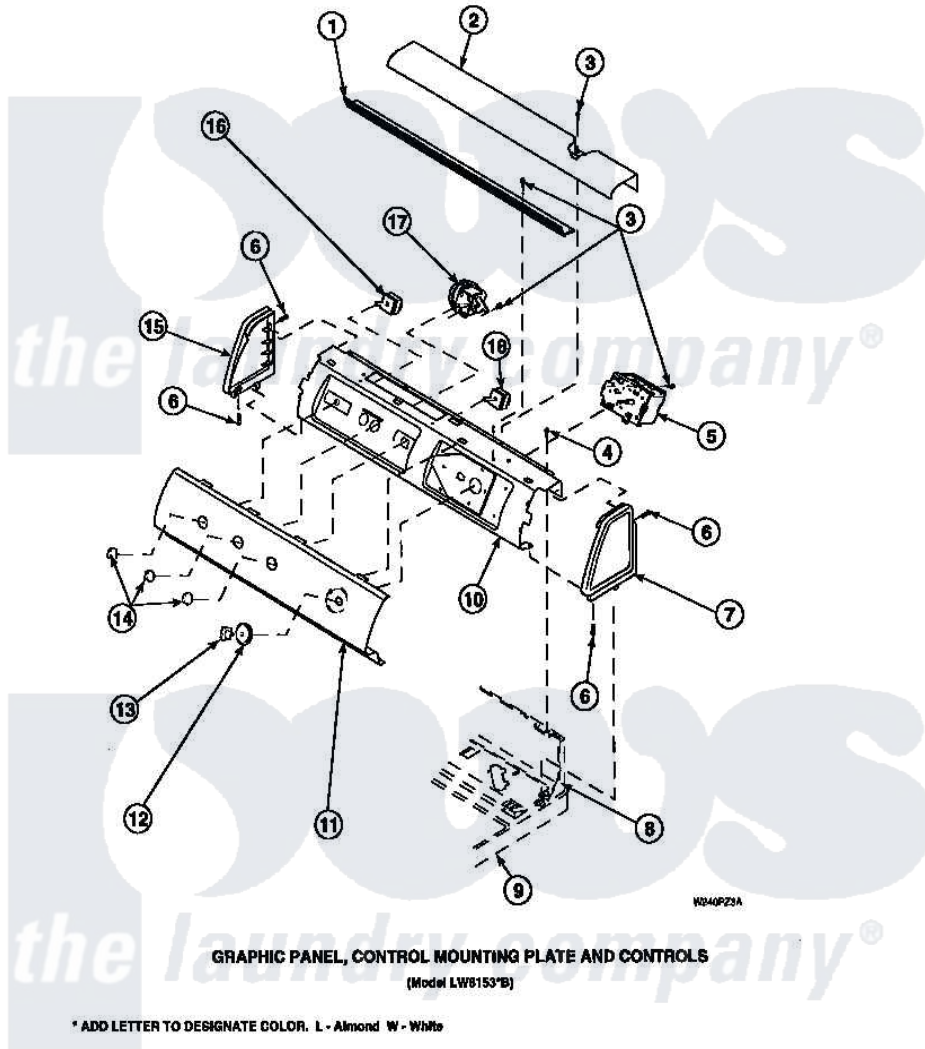

**Amana LW8413W2B (BOM: PLW8413W2 A) 15 - GRAPHIC PANEL, CTRL
MTG PLATE AND CTRLS**

Amana Residential Amana LW8413W2B (BOM: PLW8413W2 A) Washer Parts Parts Diagram 15 - GRAPHIC PANEL, CTRL MTG PLATE AND CTRLS
Click on the part number to view part

Item	Original Part Number	Replaced By	Status	Part Description
1	Y34826		Not Available	DIFFUSER,LAMP-CLEAR
2	34823		Not Available	COVER, TOP
3	23962	W10116760		Screw
4	34904	489355		Screw, 8 X 1/2
5	36607			Timer, 4 Cycle
6	501086	90767		Screw, 8A X 3/8 HeX Washer Head Tapping
7	34815		Not Available	PANEL, END R.H. (BLK)
8	34903		Not Available	PANEL, BACK HOOD (USE 37782)
9	34902P		Not Available	TOP
10	34821		Not Available	CONTROL MOUNTING PLATE
11	36804		Not Available	PANEL, GRAPHICS
12	34848			Assembly, Timer Skirt
13	34844		Not Available	KNOB,TIMER

14	34847		Assembly, Knob-Rotary
15	34816		Panel, End
16	36335	40046601	Switch, Temperature Select
17	36045	40055101	Switch, Pressure
18	35118	40039501	Switch, Speed