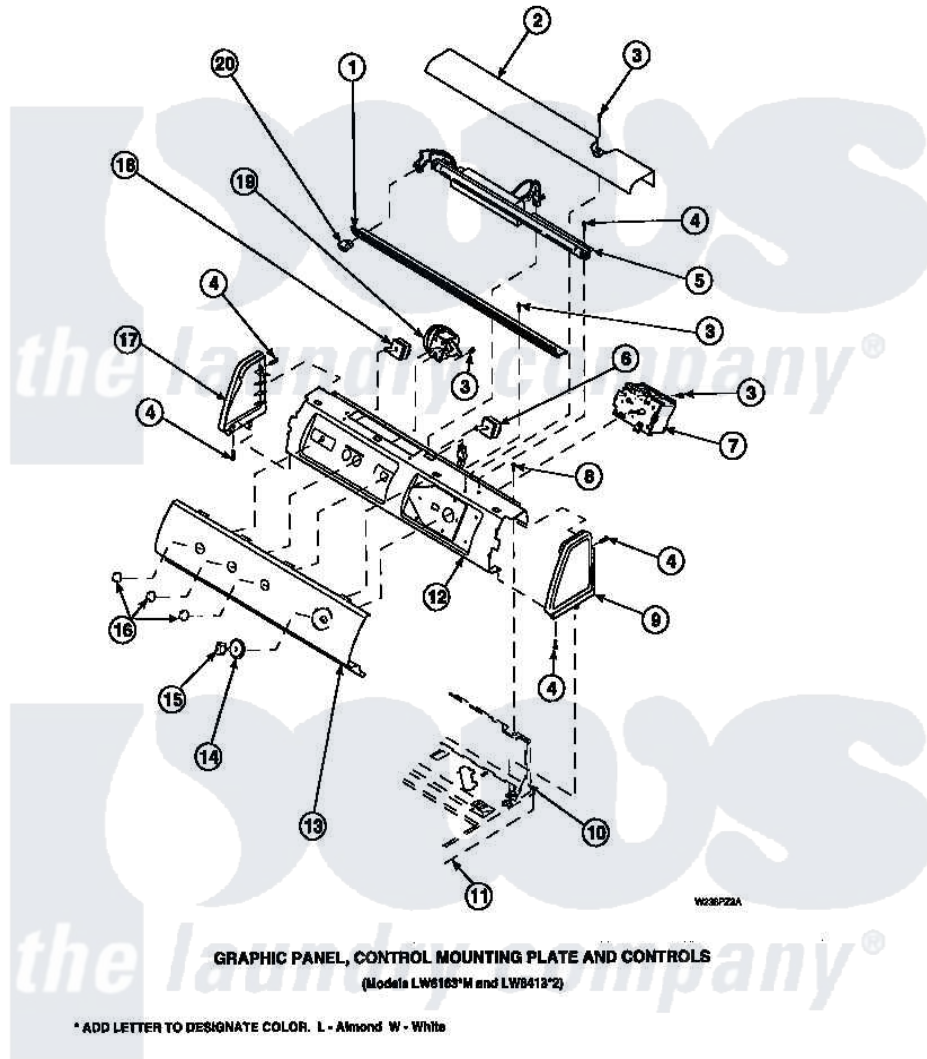

**Amana LW8413W2B (BOM: PLW8413W2 A) 16 - GRAPHIC PANEL, CTRL  
MTG PLATE AND CTRLS**

Amana Residential Amana LW8413W2B (BOM: PLW8413W2 A) Washer Parts Parts Diagram 16 - GRAPHIC PANEL, CTRL MTG PLATE AND CTRLS  
Click on the part number to view part

Item	Original Part Number	Replaced By	Status	Part Description
1	<a href="#">34829</a>			Diffuser, Lamp-Clear
2	34824		Not Available	TOP COVER
3	23962	<a href="#">W10116760</a>		Screw
4	501086	<a href="#">90767</a>		Screw, 8A X 3/8 HeX Washer Head Tapping
5	<a href="#">34836</a>			Assembly, Fluorescent Light
6	35118	<a href="#">40039501</a>		Switch, Speed
7	<a href="#">36773</a>			Timer, 5 Cycle
8	34904	<a href="#">489355</a>		Screw, 8 X 1/2
9	34817		Not Available	END CAP(RIGHT)
10	34903		Not Available	PANEL, BACK HOOD (USE 37782)
11	34902P		Not Available	TOP
12	34821		Not Available	CONTROL MOUNTING PLATE
13	36624		Not Available	GRAPHIC PANEL MODELS

13	30024	Not Available	LW6163
"	36611	Not Available	PANEL, GRAPHICS
14	36700	Not Available	TIMER KNOB SKIRT
15	35333	Not Available	TIMER KNOB
16	36701	Not Available	KNOB, TEMP
17	34818	Not Available	END CAP(LEFT)
18	36335	<a href="#">40046601</a>	Switch, Temperature Select
19	36045	<a href="#">40055101</a>	Switch, Pressure
20	35038	Not Available	SWITCH/ WHITE