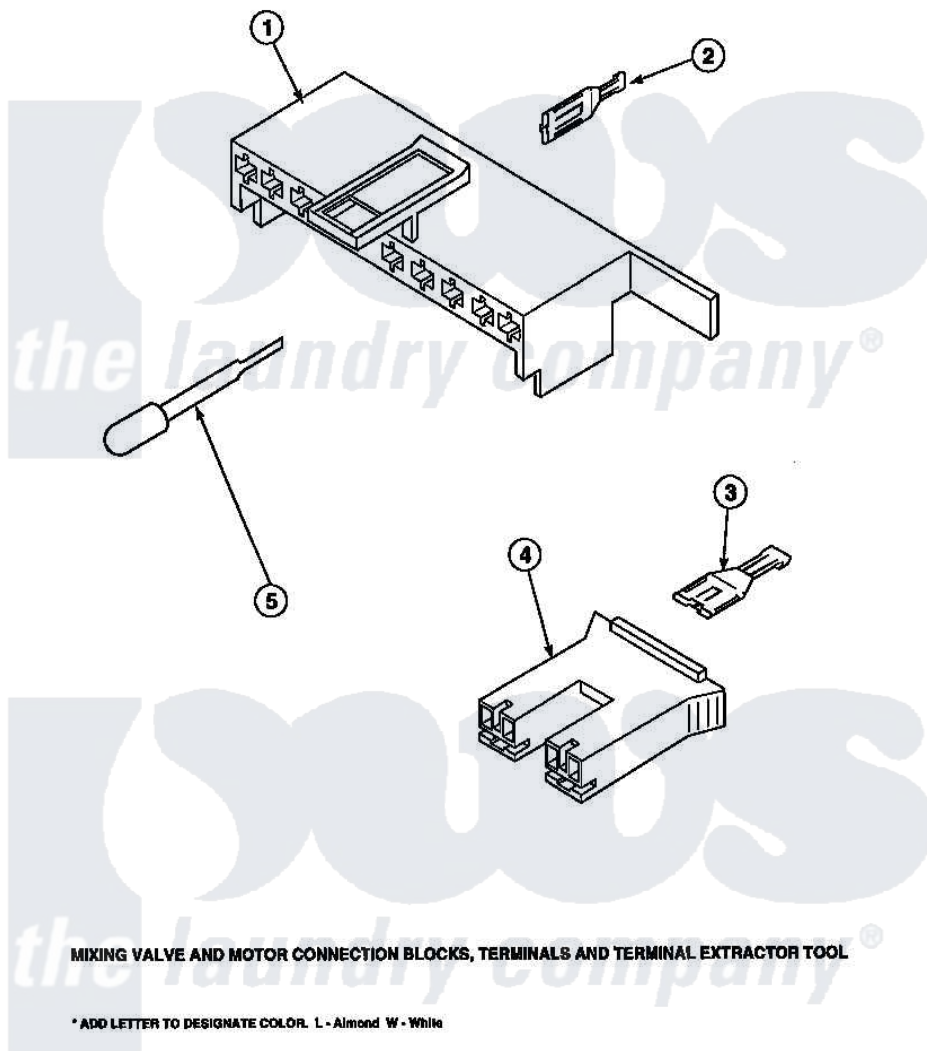

Amana LW8413W2B (BOM: PLW8413W2 A) 19 - MIXING VALVE & MOTOR
CONN BLOCKS, TERM

Amana [Residential Amana LW8413W2B \(BOM: PLW8413W2 A\) Washer Parts](#) Parts Diagram 19 - MIXING VALVE & MOTOR CONN BLOCKS, TERM
[Click on the part number to view part](#)

Item	Original Part Number	Replaced By	Status	Part Description
1	34677			10 Circuit Plug
2	Y00188			Molex Terminal
3	Y00121		Not Available	SPADE TERMINAL(12 GAUGE) (1/4 INCH-(2) 18 GAUGE WIRES O
4	34676			Plug
"	34675		Not Available	PLUG
5	283P4			Terminal Extractor Tool