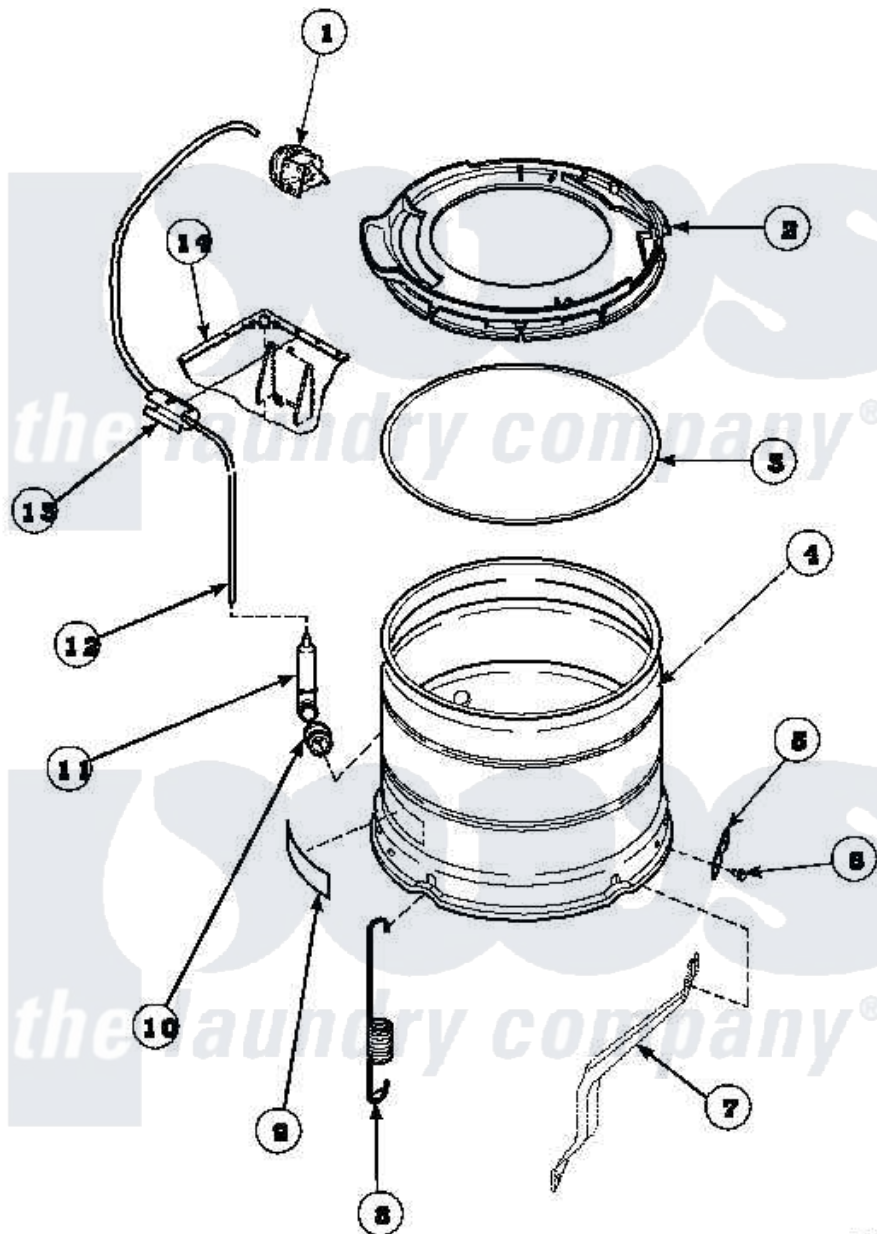

Amana LW8413W2B (BOM: PLW8413W2 A) 21 - OUTER TUB, COVER AND PRESSURE HOSE

Amana Residential Amana LW8413W2B (BOM: PLW8413W2 A) Washer Parts Parts Diagram 21 - OUTER TUB, COVER AND PRESSURE HOSE

Click on the part number to view part

Item	Original Part Number	Replaced By	Status	Part Description
1	36045	40055101		Switch, Pressure
"	35012			Switch, Pressure-Fixed
"	36136	39078		Switch- Pr
"	35010	39035		Switch, Pressure-Var
2	36025P			Assembly, Tub Coverand Gasket
3	32857			Gasket, Tub Cover Small
4	34439P			Outer Tub
"	34438P			Assembly, Outer Tub
5	27926			Plate, Leg .063
6	35369	40128701		Screw, 5/16-18 X .50
7	34792			Leg, Support
"	34471		Not Available	LEG,SUPPORT
8	35948			Spring, Leg-Large Tub
"	35947		Not Available	SPRING,TUB -SHORT

9	500049		Not Available	STICKER
10	29175	40037801		Grommet
11	30907	40008501		Assembly, Pressure Bulb
12	32372		Not Available	TUBING,PRESSURE 34"
"	29213	39125		Tubing 31
13	36985		Not Available	CLIP, HOSE
14	34475P		Not Available	CABINET