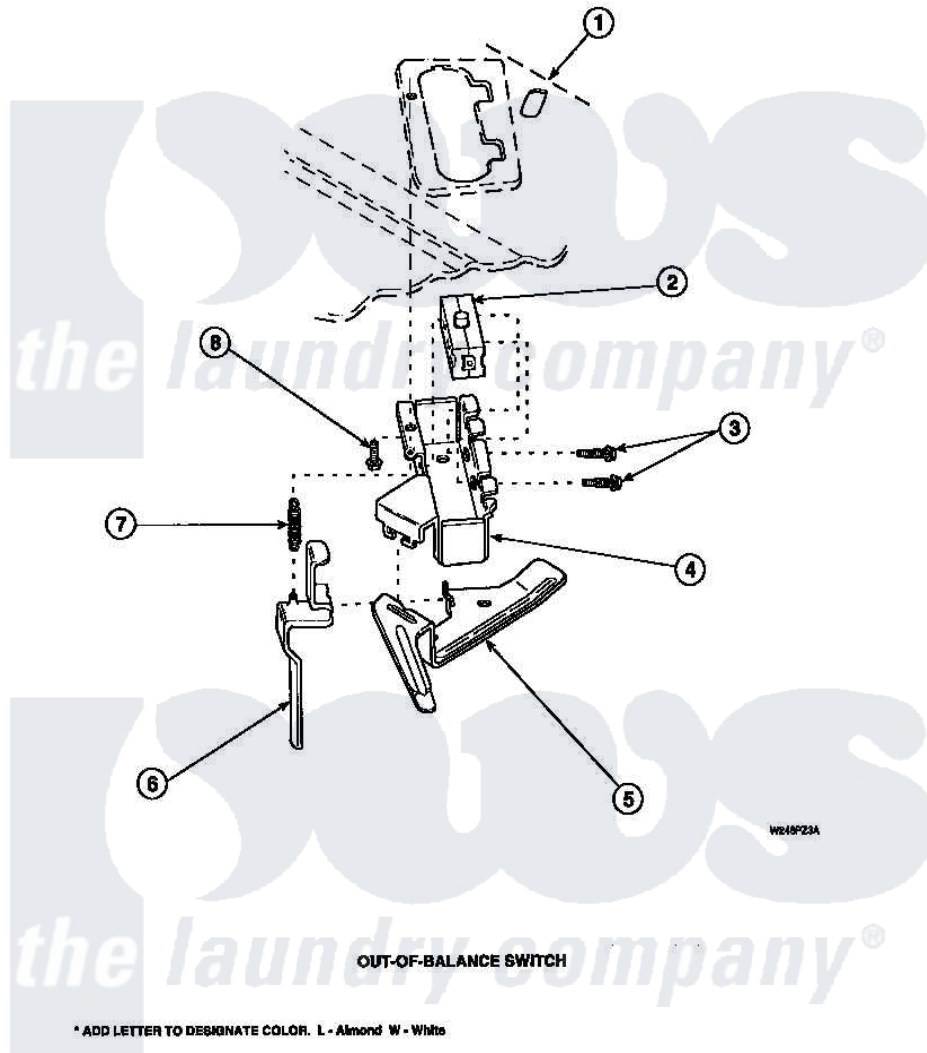

Amana LW8413W2B (BOM: PLW8413W2 A) 22 - OUT-OF-BALANCE SWITCH

Amana Residential Amana LW8413W2B (BOM: PLW8413W2 A) Washer Parts Parts Diagram 22 - OUT-OF-BALANCE SWITCH

Click on the part number to view part

Item	Original Part Number	Replaced By	Status	Part Description
1	34902P		Not Available	TOP
2	33445	27001095		Switch, Lid
3	36510			Screw
4	36497P			Kit, Switch Holder
5	33441			Arm, Actuator
6	33442			Lever, Unbalanced Load
7	33443			Spring
8	23962	W10116760		Screw