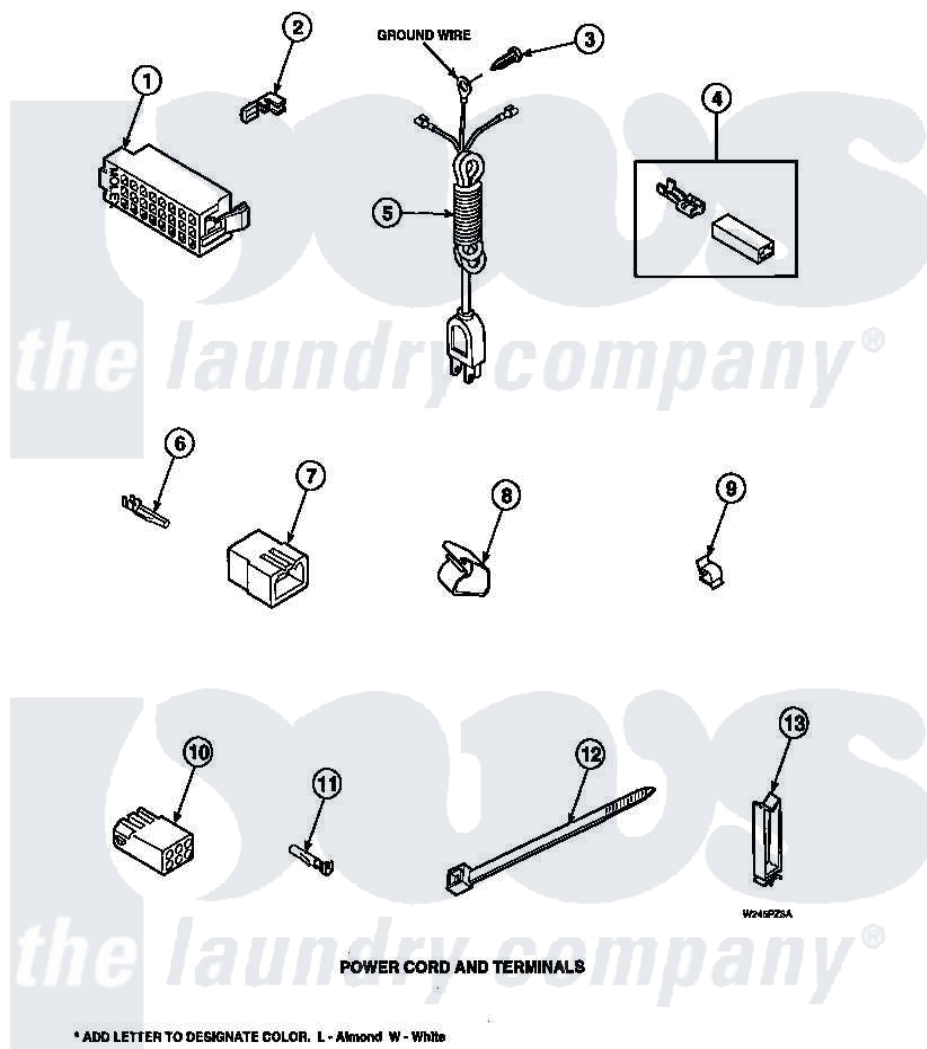

Amana LW8413W2B (BOM: PLW8413W2 A) 23 - POWER CORD AND TERMINALS

Amana Residential Amana LW8413W2B (BOM: PLW8413W2 A) Washer Parts Parts Diagram 23 - POWER CORD AND TERMINALS

Click on the part number to view part

Item	Original Part Number	Replaced By	Status	Part Description
1	34123			Housing, LH -24 Position
"	32746			Housing, RH-24 Positi
2	Y00188			Molex Terminal
3	52909			Screw, 10B-16 X 1/2 HeX
4	00234	00359		Terminal Ultra Pod 250 X032F
5	33559		Not Available	POWER CORD
"	Y34458		Not Available	POWER CORD ALL
"	34747		Not Available	CORD,LEAD-IN
6	Y00116			Terminal, Pin-Male
7	26302		Not Available	PLUG, 1 CIRCUIT
"	23041			Plug, 6 Circuit
"	23033			Plug, 9 Circuit
8	35521		Not Available	CLIP, HARNESS HOLDER
9	21036			Clip, Cable
10	26708			Receptacle, 6 Circuit

"	26301		Receptacle, Molex
"	26163		Receptacle, 9 Circuit
11	Y00117	5011-XX	093 Female Socket
12	36466	M0321209	Tie-Electrical
13	36274		Not Available CLIP, HARNESS