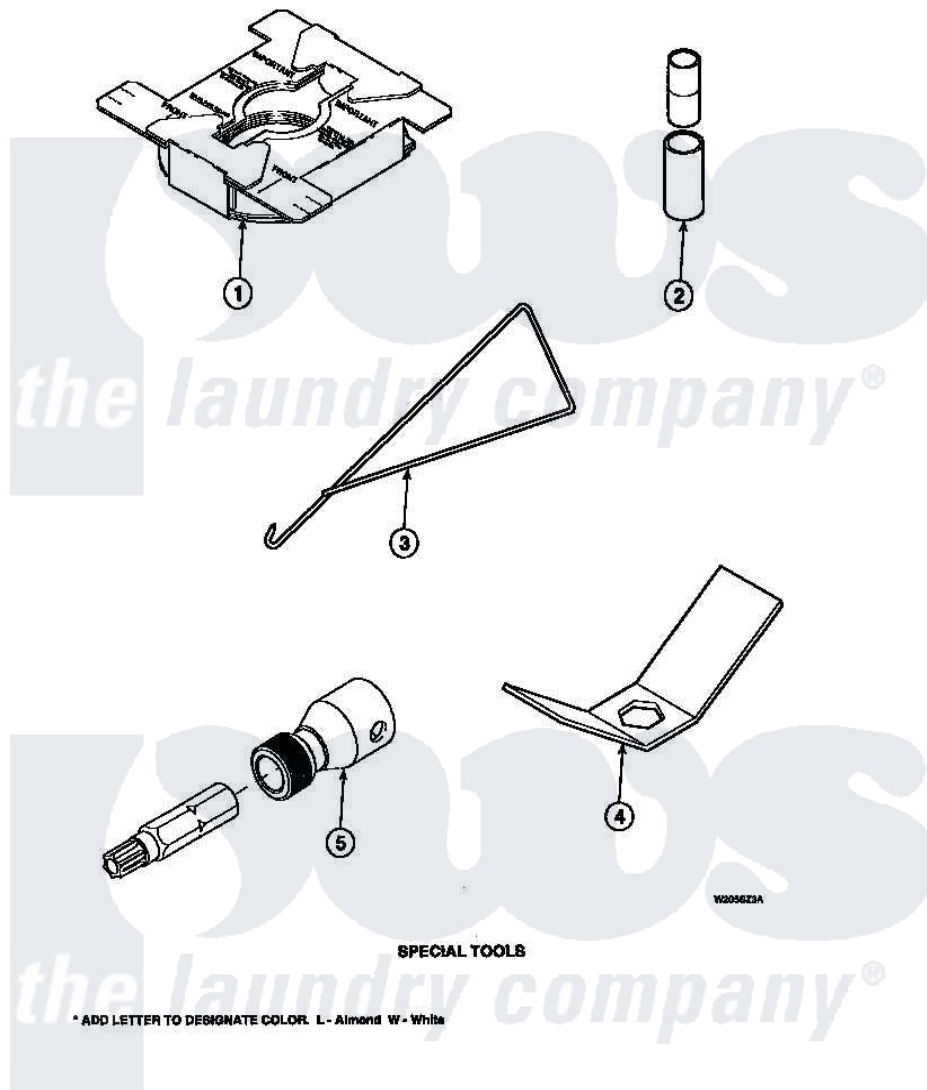

Amana LW8413W2B (BOM: PLW8413W2 A) 24 - SPECIAL TOOLS

SPECIAL TOOLS

* ADD LETTER TO DESIGNATE COLOR. L - Almond W - White

Amana Residential Amana LW8413W2B (BOM: PLW8413W2 A) Washer Parts Parts Diagram 24 - SPECIAL TOOLS

Click on the part number to view part

Item	Original Part Number	Replaced By	Status	Part Description
1	36926		Not Available	BRACE, SHIPPING
2	242P4			Installer, Spring
3	289P4	321P4		Hook, Spring
4	237P4	306P4		Hex Wrench
5	282P4			T25 Tamper Resistant Bit
"	24161			Torx Bit Holder
NI	555P3	725P3		Kit