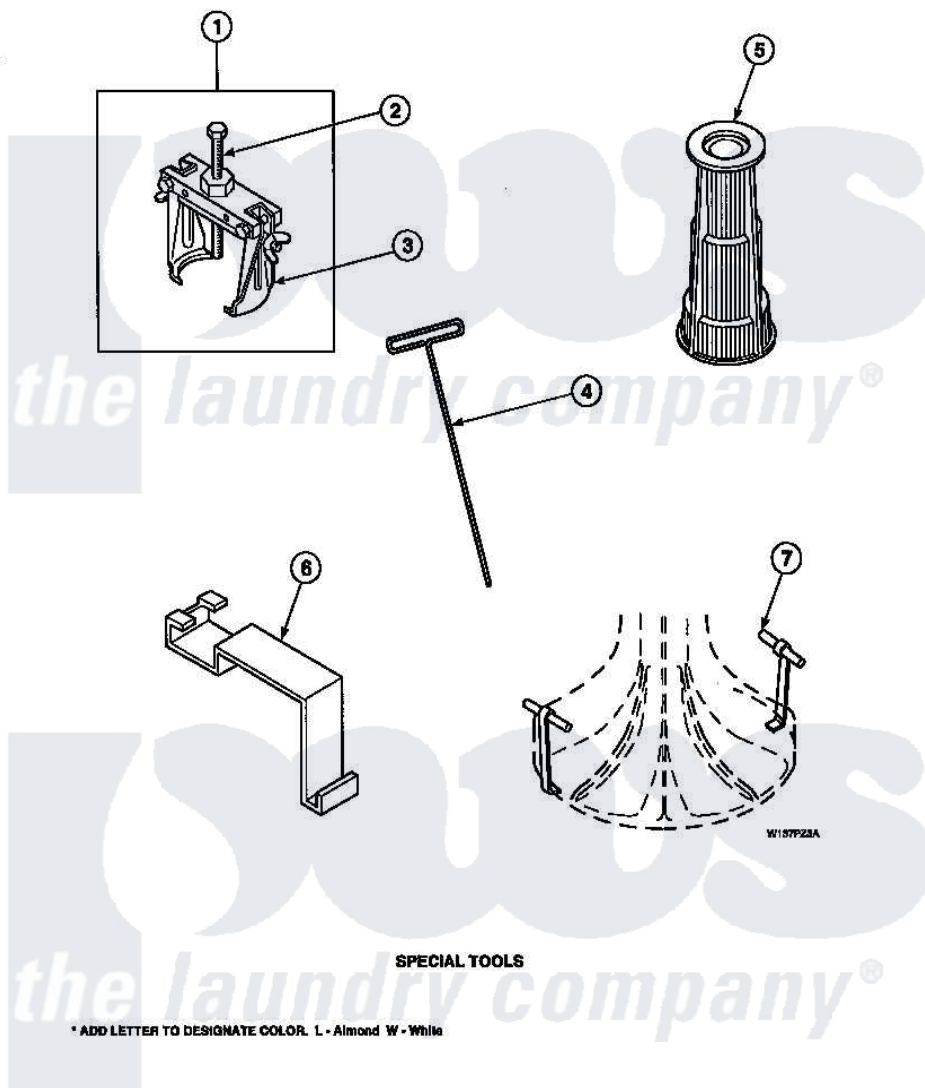

Amana LW8413W2B (BOM: PLW8413W2 A) 25 - SPECIAL TOOLS

Amana Residential Amana LW8413W2B (BOM: PLW8413W2 A) Washer Parts Parts Diagram 25 - SPECIAL TOOLS

Click on the part number to view part

Item	Original Part Number	Replaced By	Status	Part Description
1	294P4			Bell Tool
2	294P4B			Drive Bell Bolt
3	294P4A			Jaw, Drive Bell Tool
4	291P4		Not Available	WRENCH, T - ALLEN
5	293P4			Seal Tool
6	273P4			Tub Cover Gasket Tool
7	254P4P			Agitator Hooks
NI	555P3	725P3		Kit