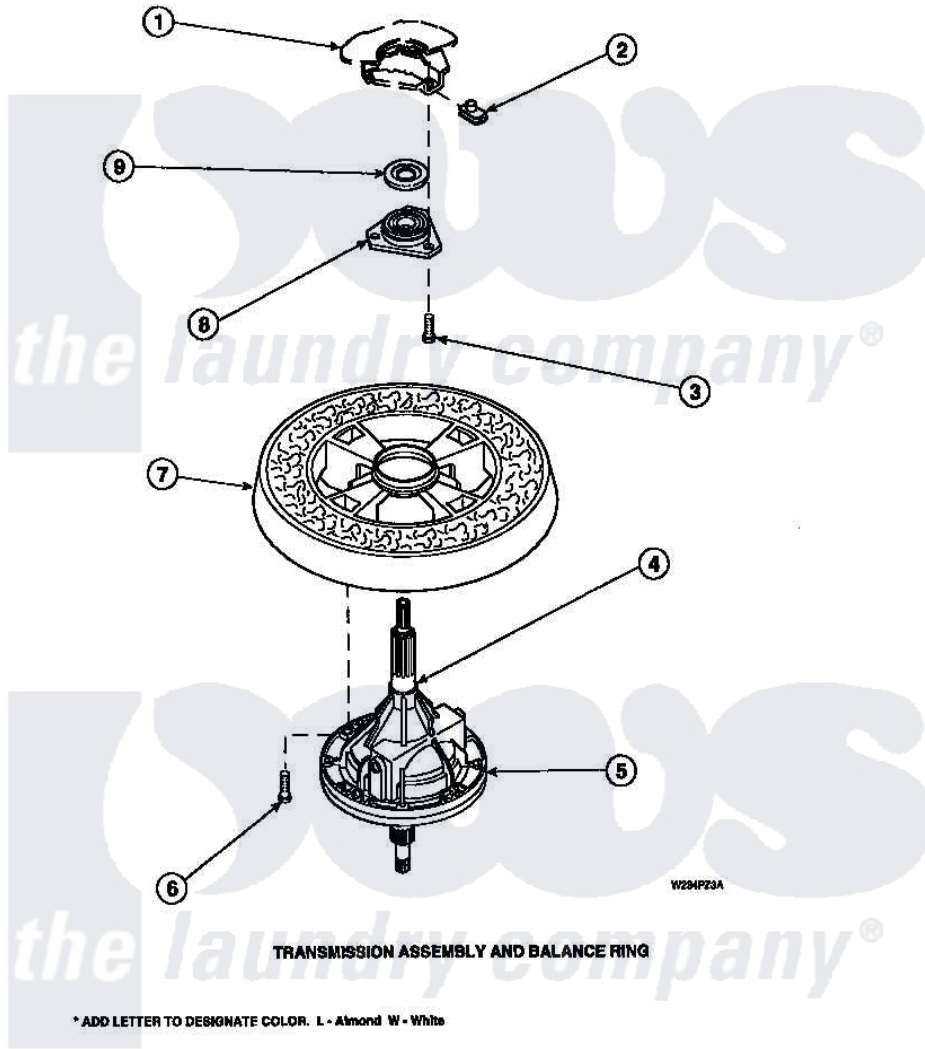

Amana LW8413W2B (BOM: PLW8413W2 A) 27 - TRANSMISSION ASSY AND BALANCE RING

Amana Residential Amana LW8413W2B (BOM: PLW8413W2 A) Washer Parts Parts Diagram 27 - TRANSMISSION ASSY AND BALANCE RING
 Click on the part number to view part

Item	Original Part Number	Replaced By	Status	Part Description
1	34438P			Assembly, Outer Tub
"	34439P			Outer Tub
2	27222			Nut, Retainer 5/16-18
3	36991	3400500		Bolt, 3405245 5/16-18 X 3/4
4	27604P			Never-Seeze 1 Oz Tube
5	34526P			Assembly, Transmission
6	37047		Not Available	SCREW, CAP
7	34731		Not Available	ASSY,BALANCE RING-COMPL
8	27182	40004201P		Main Bearing Assembly
9	27187			Flinger