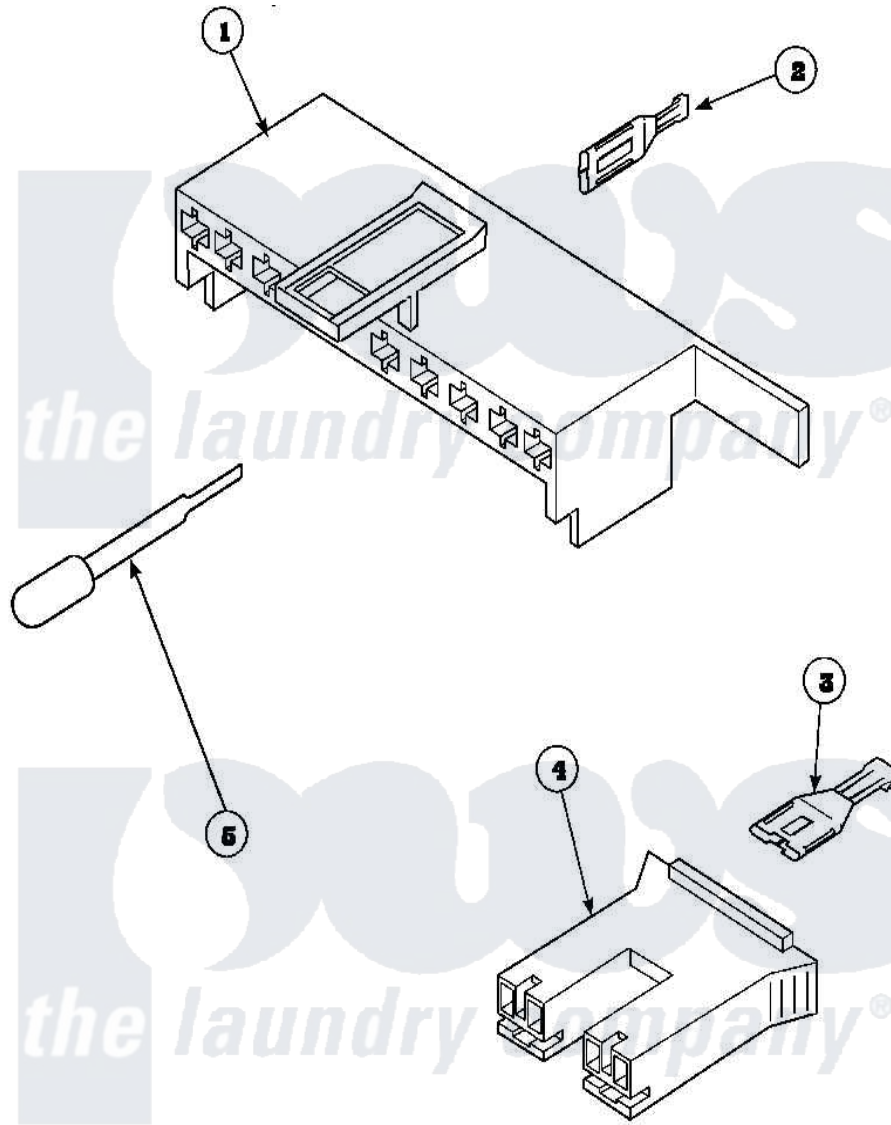

Amana LW8413W2B (BOM: PLW8413W2 B) 11 - MIXING VALVE,MOTOR CONNS,TERM,EXTRACTOR

Amana Residential Amana LW8413W2B (BOM: PLW8413W2 B) Washer Parts Parts Diagram 11 - MIXING VALVE,MOTOR CONNS,TERM,EXTRACTOR
 Click on the part number to view part

W1141284

Item	Original Part Number	Replaced By	Status	Part Description
1	34677			10 Circuit Plug
2	Y00188			Molex Terminal
3	Y00121		Not Available	SPADE TERMINAL(12 GAUGE) (1/4 INCH-(2) 18 GAUGE WIRES O
4	34676			Plug
"	34675		Not Available	PLUG
5	283P4			Terminal Extractor Tool
NI	35349			Assembly, Wiring Harness-Hood
"	36278			Harness, Wire