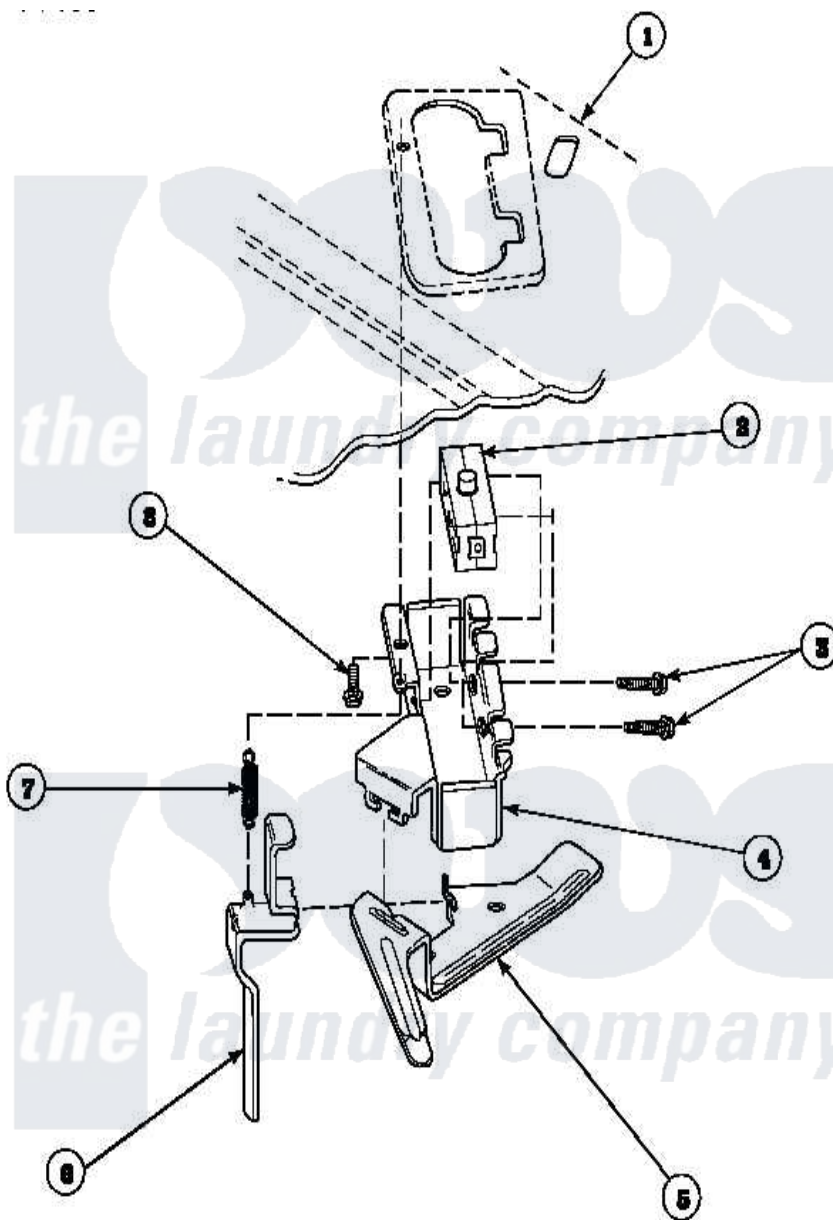

Amana LW8413W2B (BOM: PLW8413W2 B) 14 - OUT-OF-BALANCE SWITCH

Amana Residential Amana LW8413W2B (BOM: PLW8413W2 B) Washer Parts Parts Diagram 14 - OUT-OF-BALANCE SWITCH

Click on the part number to view part

Item	Original Part Number	Replaced By	Status	Part Description
1	34902P		Not Available	TOP
2	33445	27001095		Switch, Lid
3	36510			Screw
4	36497P			Kit, Switch Holder
5	33441			Arm, Actuator
6	33442			Lever, Unbalanced Load
7	33443			Spring
8	23962	W10116760		Screw