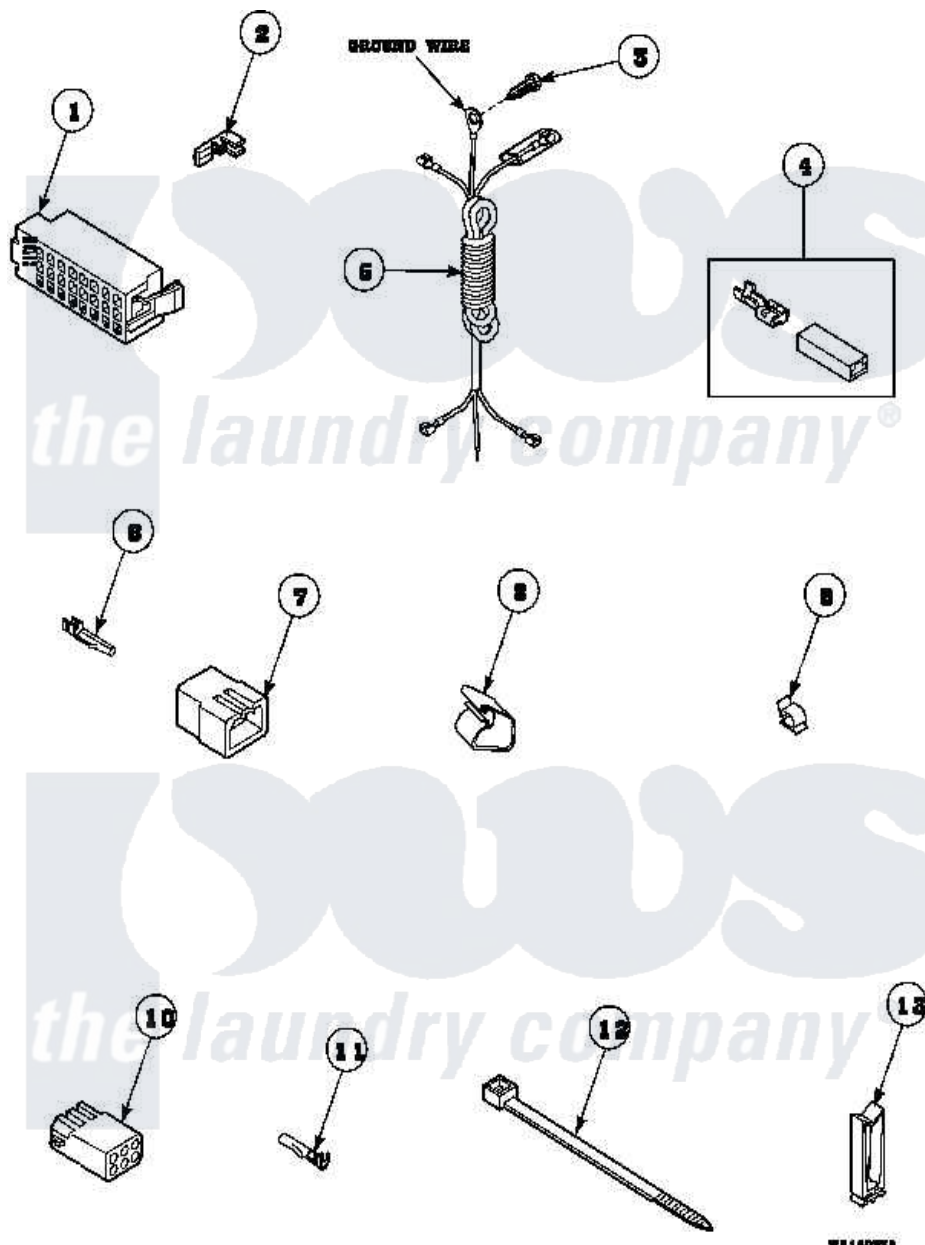

# Amana LW8413W2B (BOM: PLW8413W2 B) 15 - POWER CORD AND TERMINALS

Amana Residential Amana LW8413W2B (BOM: PLW8413W2 B) Washer Parts Parts Diagram 15 - POWER CORD AND TERMINALS

Click on the part number to view part

Item	Original Part Number	Replaced By	Status	Part Description
1	<a href="#">34123</a>			Housing, LH -24 Position
"	<a href="#">32746</a>			Housing, RH-24 Positi
2	<a href="#">Y00188</a>			Molex Terminal
3	51784		Not Available	SCREW,10B-16 X 1/2 HEX
4	00234	<a href="#">00359</a>		Terminal Ultra Pod 250 X032F
5	<a href="#">38362</a>			Cord, Lead-In
6	<a href="#">Y00116</a>			Terminal, Pin-Male
7	26302		Not Available	PLUG,1 CIRCUIT
"	<a href="#">23041</a>			Plug, 6 Circuit
"	<a href="#">23033</a>			Plug, 9 Circuit
8	35521		Not Available	CLIP,HARNESS HOLDER
9	<a href="#">21036</a>			Clip, Cable
10	<a href="#">26708</a>			Receptacle, 6 Circuit
"	<a href="#">26301</a>			Receptacle, Molex
"	<a href="#">26163</a>			Receptacle, 9 Circuit

11	Y00117	<a href="#">5011-XX</a>	093 Female Socket
12	36466	<a href="#">M0321209</a>	Tie-Electrical
13	36274	Not Available	CLIP, HARNESS